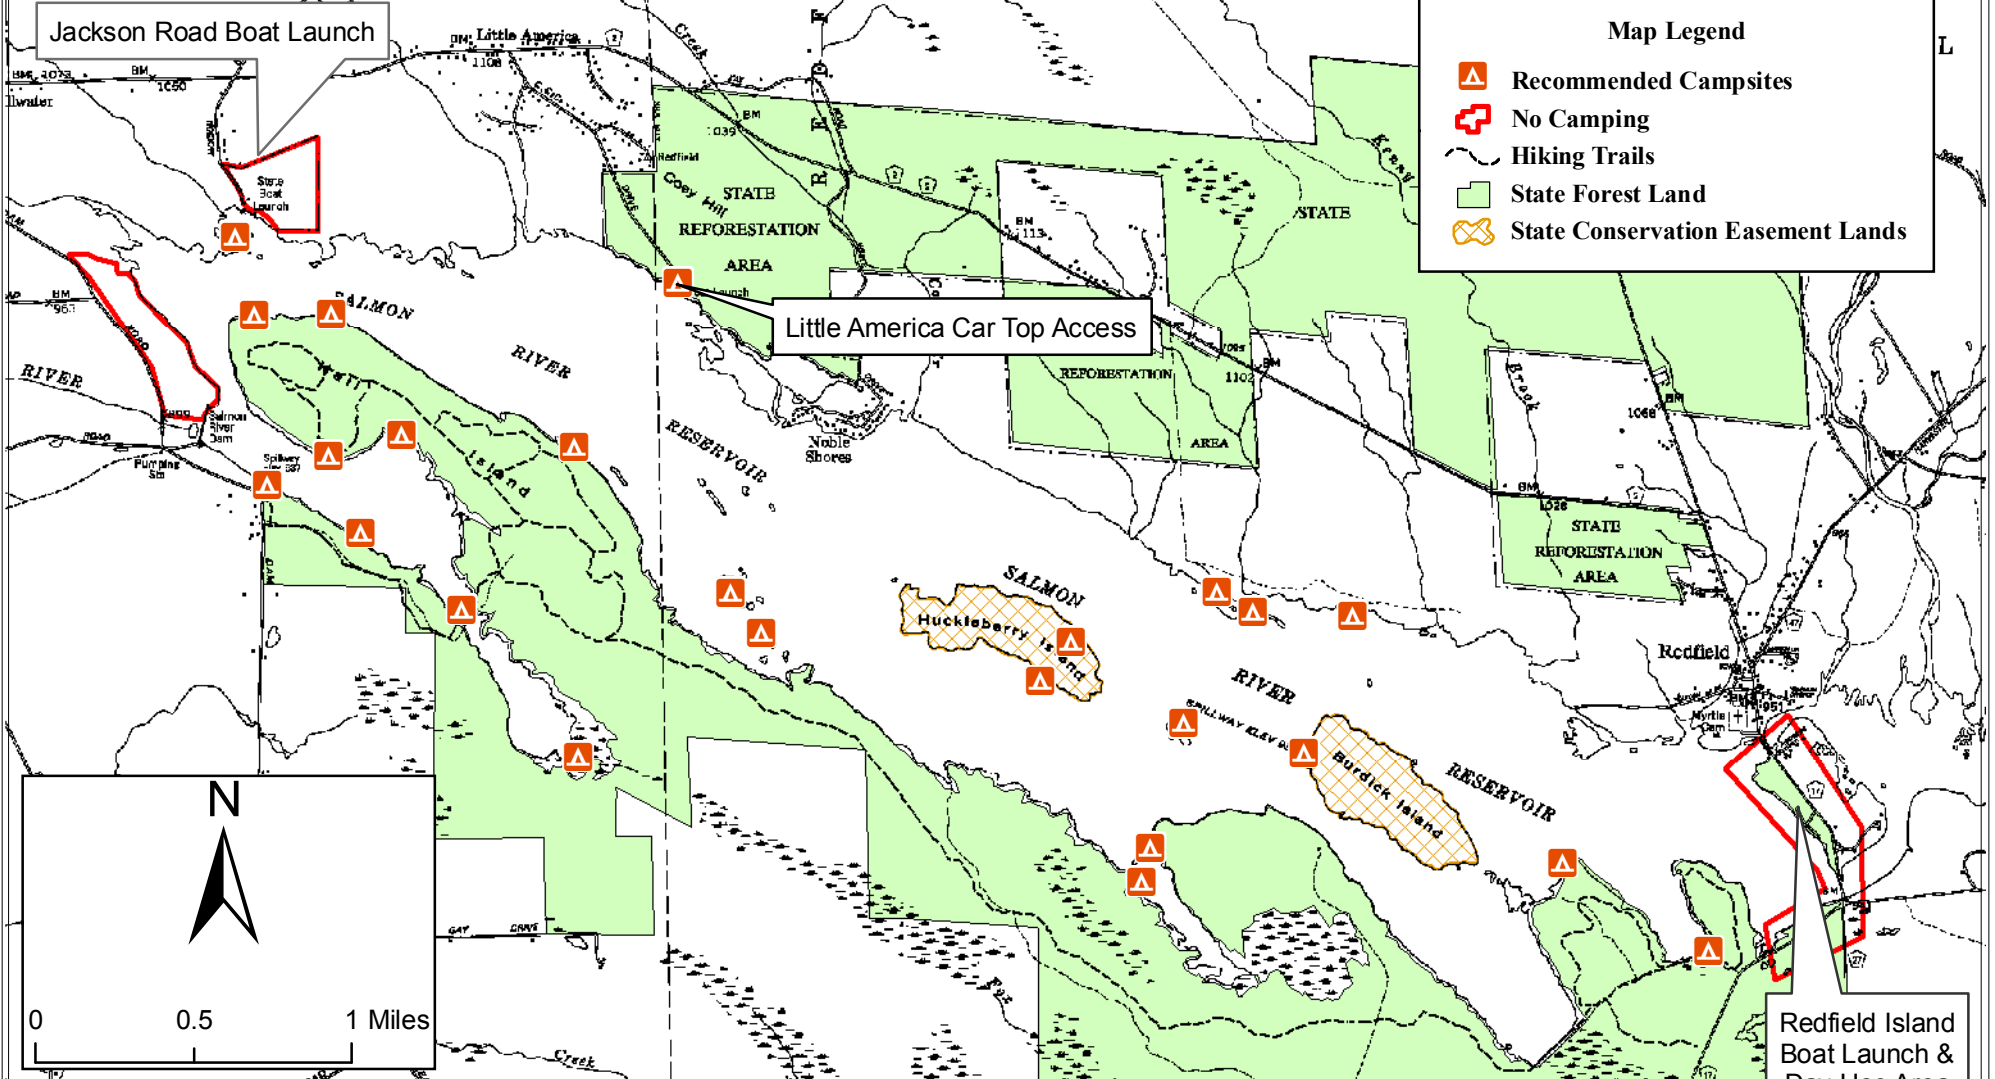

Salmon River Reservoir Primitive Campsites

Map Legend

- Recommended Campsites
- No Camping
- Hiking Trails
- State Forest Land
- State Conservation Easement Lands

Scale and Orientation

0 0.5 1 Miles

N

- Regulations for Camping on State Forests**
1. Campsites must be kept clean. "Carry-in/Carry-out"
 2. Camping is prohibited within 150 feet of road, trail, stream or body of water except where sites have been designated.
 3. Camping is allowed for up to three nights without a camping permit.
 4. Campers occupying a site for more that three nights require a camping permit from Cortland DEC Office. (607-753-3095)
 5. Groups of 10 or more persons camping require a camping permit for any lenth of stay.
 6. Camping is prohibited in any areas posted against camping.
 7. All camping equipment must be removed from State Land at end of stay.
 8. Only dead and down wood may be used for campfires, Fires must be extinguished when site is not occupied.

Redfield Island Boat Launch & Day-Use Area