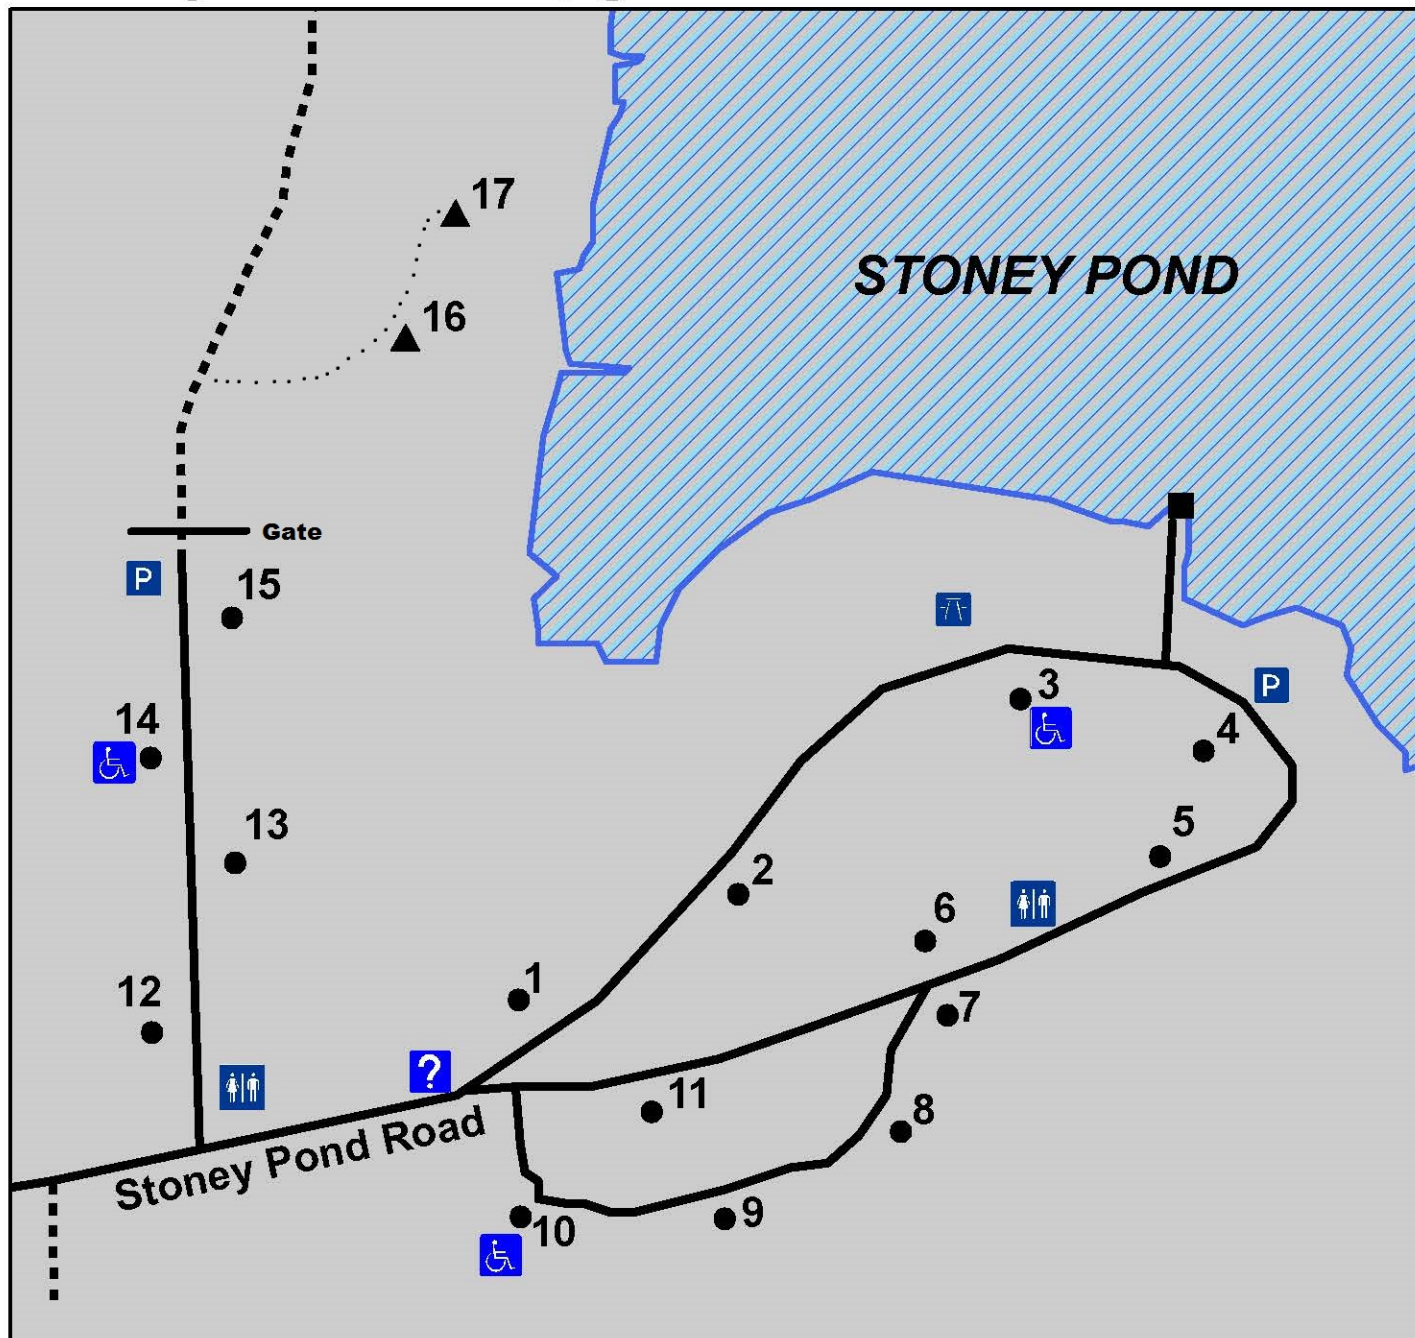

# Stoney Pond Campground

- Stoney Pond State Forest
- Camp Site
- Tent Site (walk-in only) #16 & 17
- Information Kiosk
- Accessible Restrooms
- Day Use Area
- Parking Area
- Boat Launch
- Road
- Trail
- Accessible Campsite #3, 10 & 14