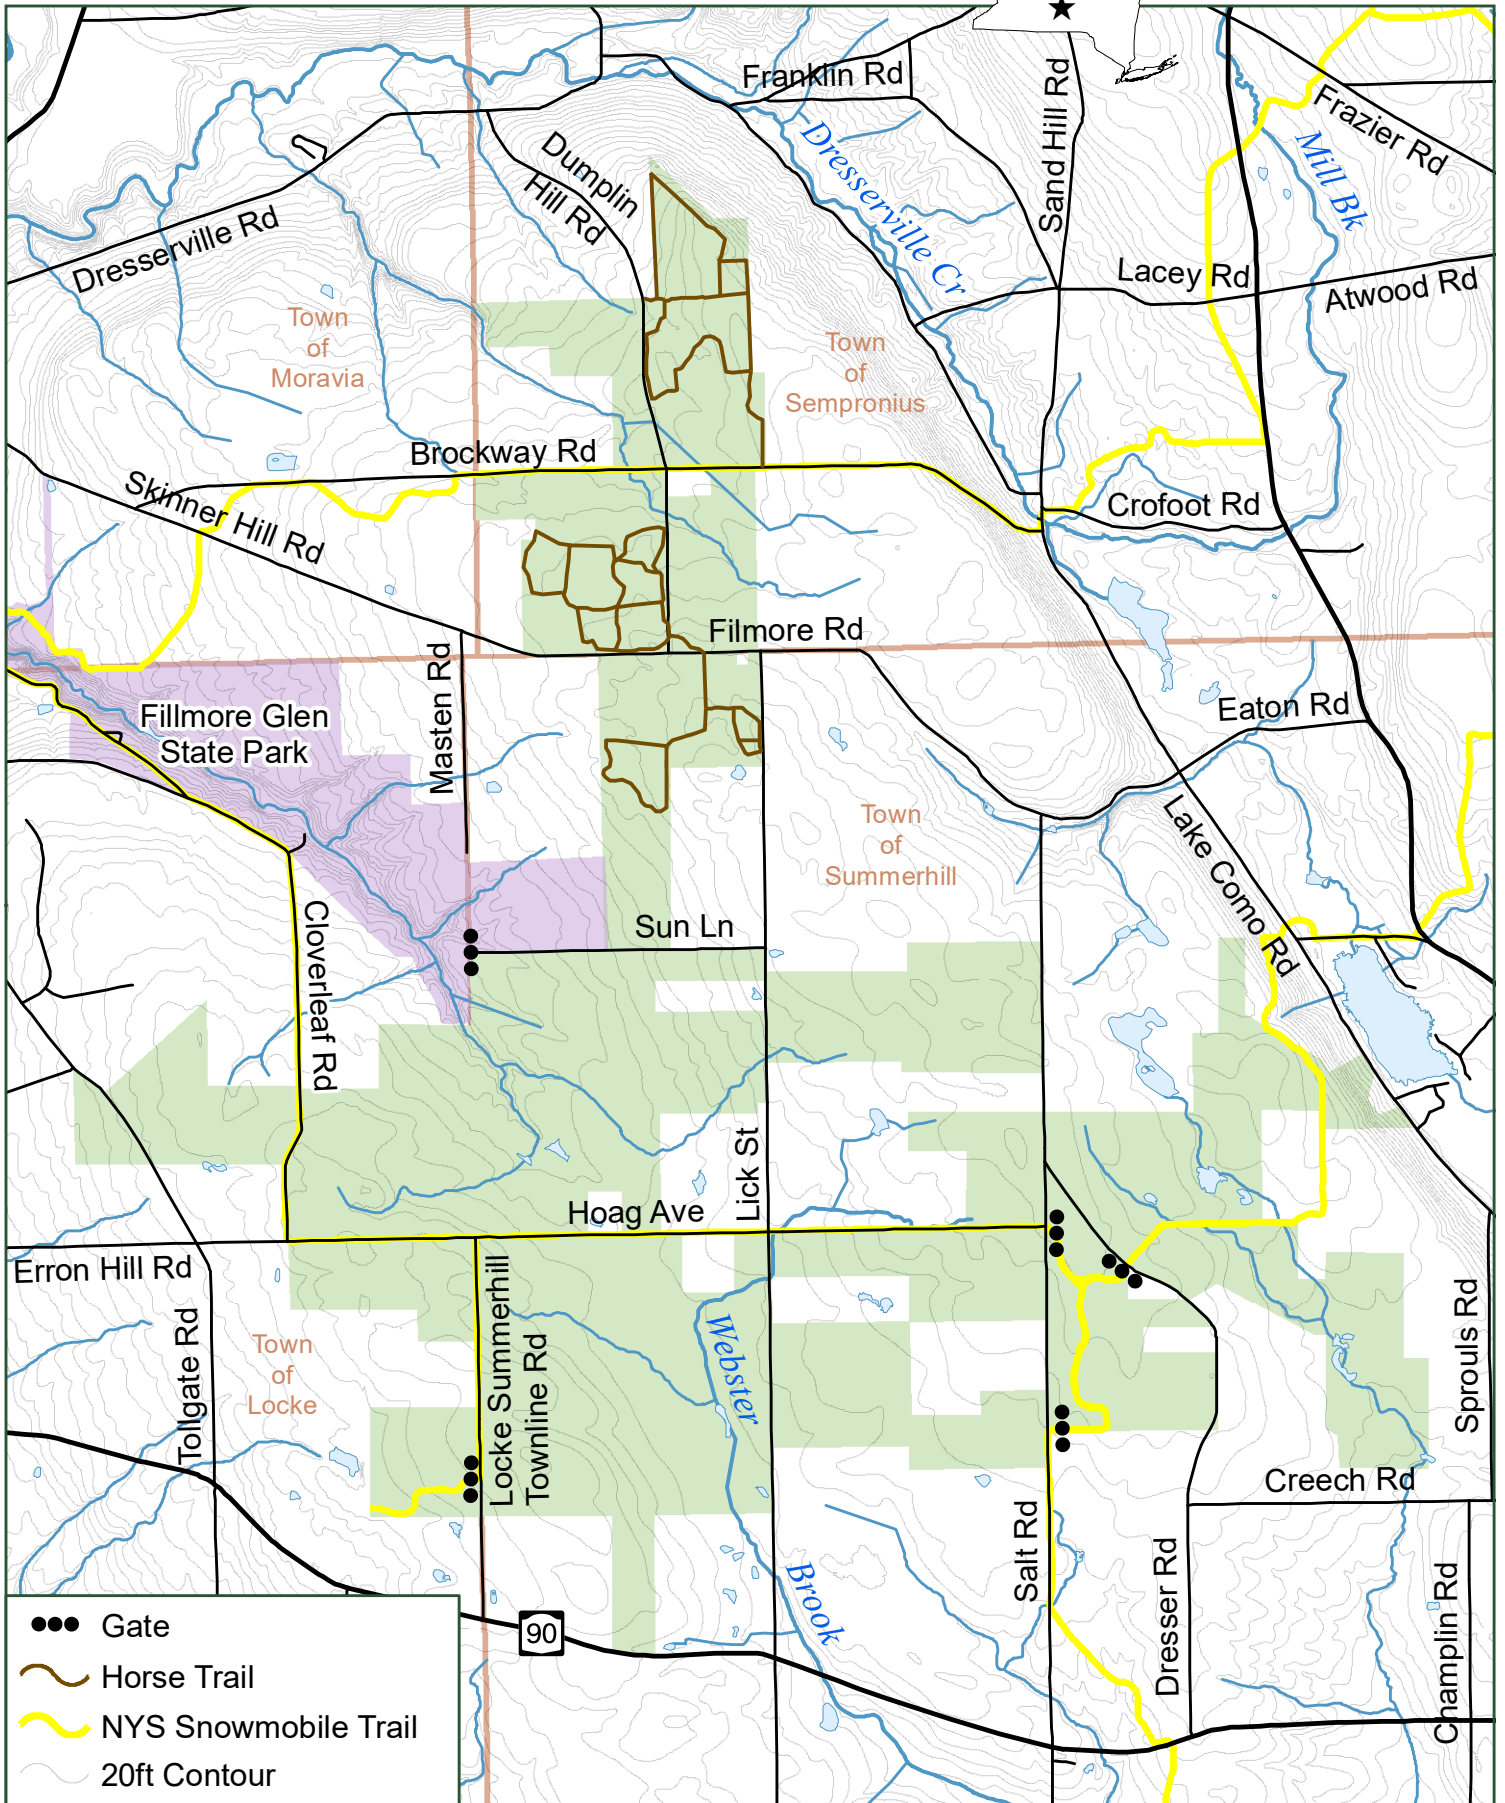

# Summer Hill State Forest

- Gate
- Horse Trail
- NYS Snowmobile Trail
- 20ft Contour