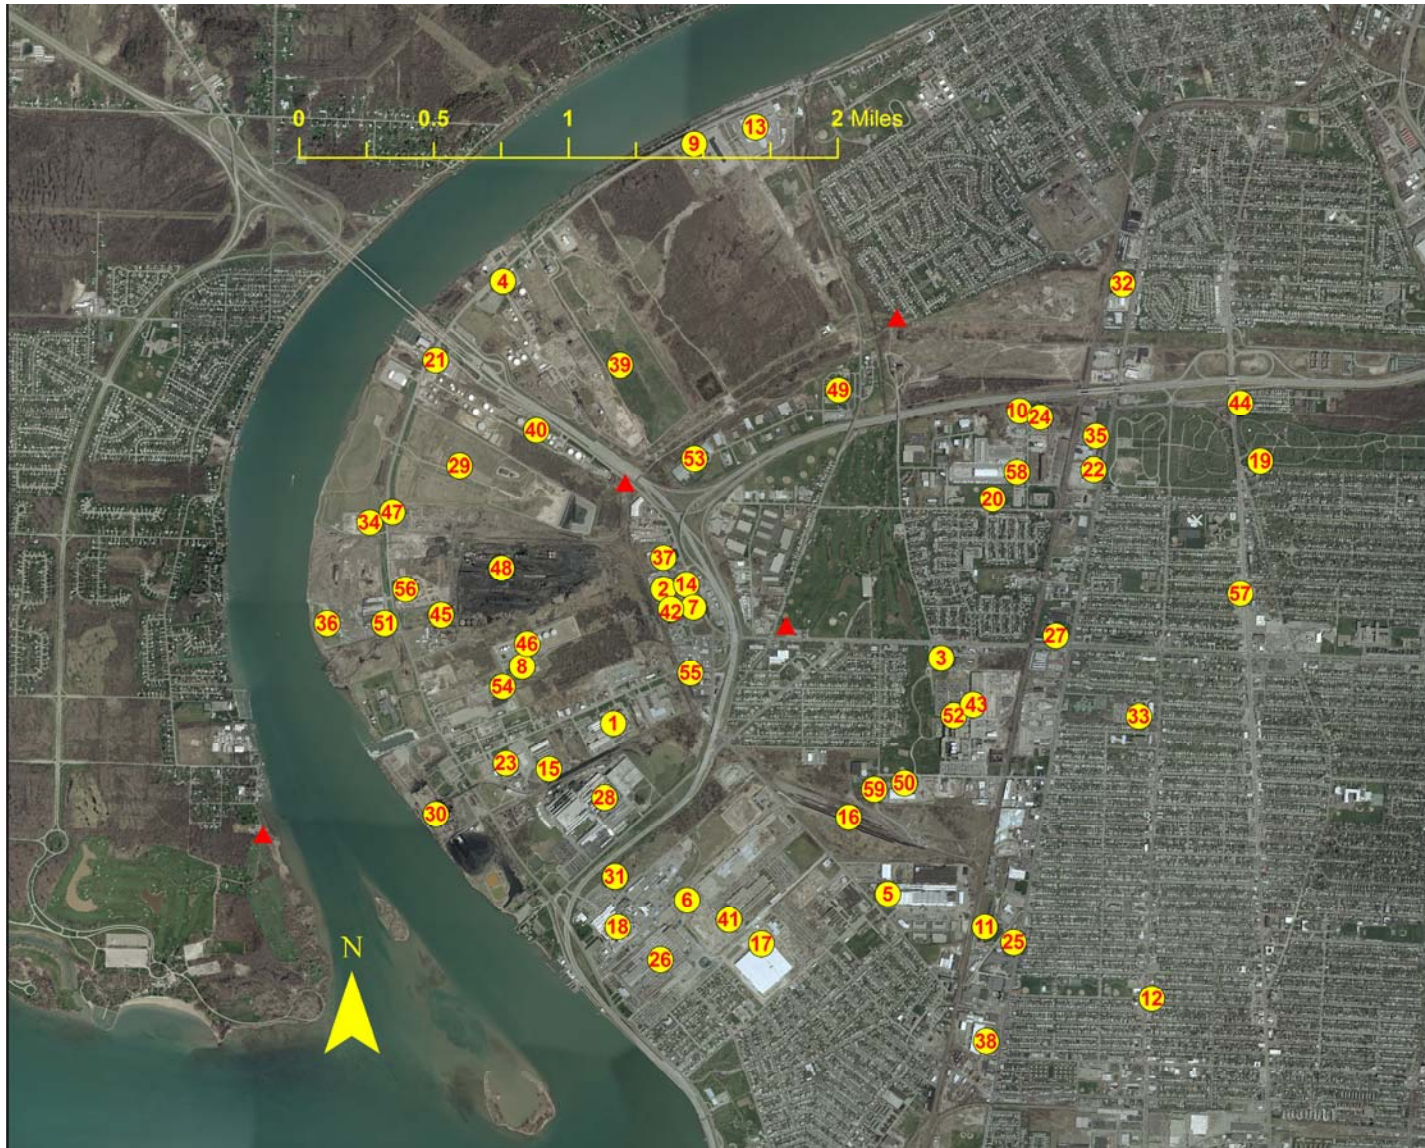

Tonawanda Community Air Quality Study - Facilities and Air Quality Monitoring Location Map

Monitoring Sites

Study Area Facilities

1. 3M TONAWANDA
2. ABF FRIEGHT SYSTEM INC
3. ADAMS SFC INC
4. AGWAY TERMINAL
5. ALLIED WASTE OF NA LLC
6. AMERICAN AXLE TONAWANDA FORGE
7. APA TRANSPORT CORP
8. ASHLAND DISTRIBUTION COMPANY
9. CO STEEL RECYCLING - TONAWANDA
10. COCA COLA BOTTLING CO OF BUFFALO
11. COLDEN ENTERPRISES INCORPORATED
12. COLVIN CLEANERS INC
13. CON-WAY CENTRAL EXPRESS - XBO
14. CROSSETT INC
15. CROSSETT INC
16. CSXT KENMORE YARD
17. DTE TONAWANDA LLC
18. E I DUPONT YERKES PLANT
19. ELMLAWN CEMETERY CREMATORY
20. ERIE COUNTY ASPCA
21. ESTES EXPRESS LINES INC
22. FEDEX FREIGHT EAST INC - BUFFALO
23. FMC CORP - PEROXYGENS DIVIS
24. GE INTERNATIONAL BUFFALO SERVICE CENTER
25. GIBRALTAR STEEL CORP METAL DIVISION
26. GM POWERTRAIN - TONAWANDA ENGINE PLANT
27. GOLD BOND RESEARCH DIV NATIONAL GYPSUM
28. GOODYEAR DUNLOP TIRES NORTH AMERICA LTD
29. HUNTLEY FLY ASH LANDFILL
30. HUNTLEY STEAM GENERATING STATION
31. INDECK-YERKES ENERGY SERVICES
32. KELLER TECHNOLOGY CORP
33. KENMORE MERCY HOSPITAL
34. LAFARGE CORP
35. M J MECHANICAL
36. MARATHON ASHLAND PETROLEUM TONAWANDA ASPHALT
TERMINAL
37. NEW ENGLAND MOTOR FREIGHT
38. NFT METRO SYSTEMS FRONTIER GARAGE
39. NIAGARA LANDFILL INC - NIAGARA LANDFILL
40. NOCO ENERGY CORP
41. OVERNITE TRANSPORTATION CO
42. PALLET SERVICES INC
43. PRAXAIR TECHNOLOGY CENTER
44. REG 5 HWY MNT-TONAWANDA
45. RIVER ROAD COMPOSTING FACILITY
46. SUNOCO TONAWANDA TERMINAL
47. SWIFT RIVER ASSOCIATES INC
48. TONAWANDA COKE CORP
49. TONAWANDA SD#2 STP
50. T-TONA HOUSEHOLD HAZ WASTE STORAGE FAC
51. TURNING POINT INDUSTRIES
52. U O P EQUIPMENT SYSTEMS
53. UNIFRAX MANUFACTURING
54. UNIVAR MFG.
55. VALLEY RETREADING CO
56. VANOCUR REFRACTORIES
57. VELVET LAUNDRY AND DRY CLEANERS INC
58. YELLOW TRANSPORTATION INC (BUF)
59. ZERO POINT CLEAN TECH THERMO-CHEMICAL