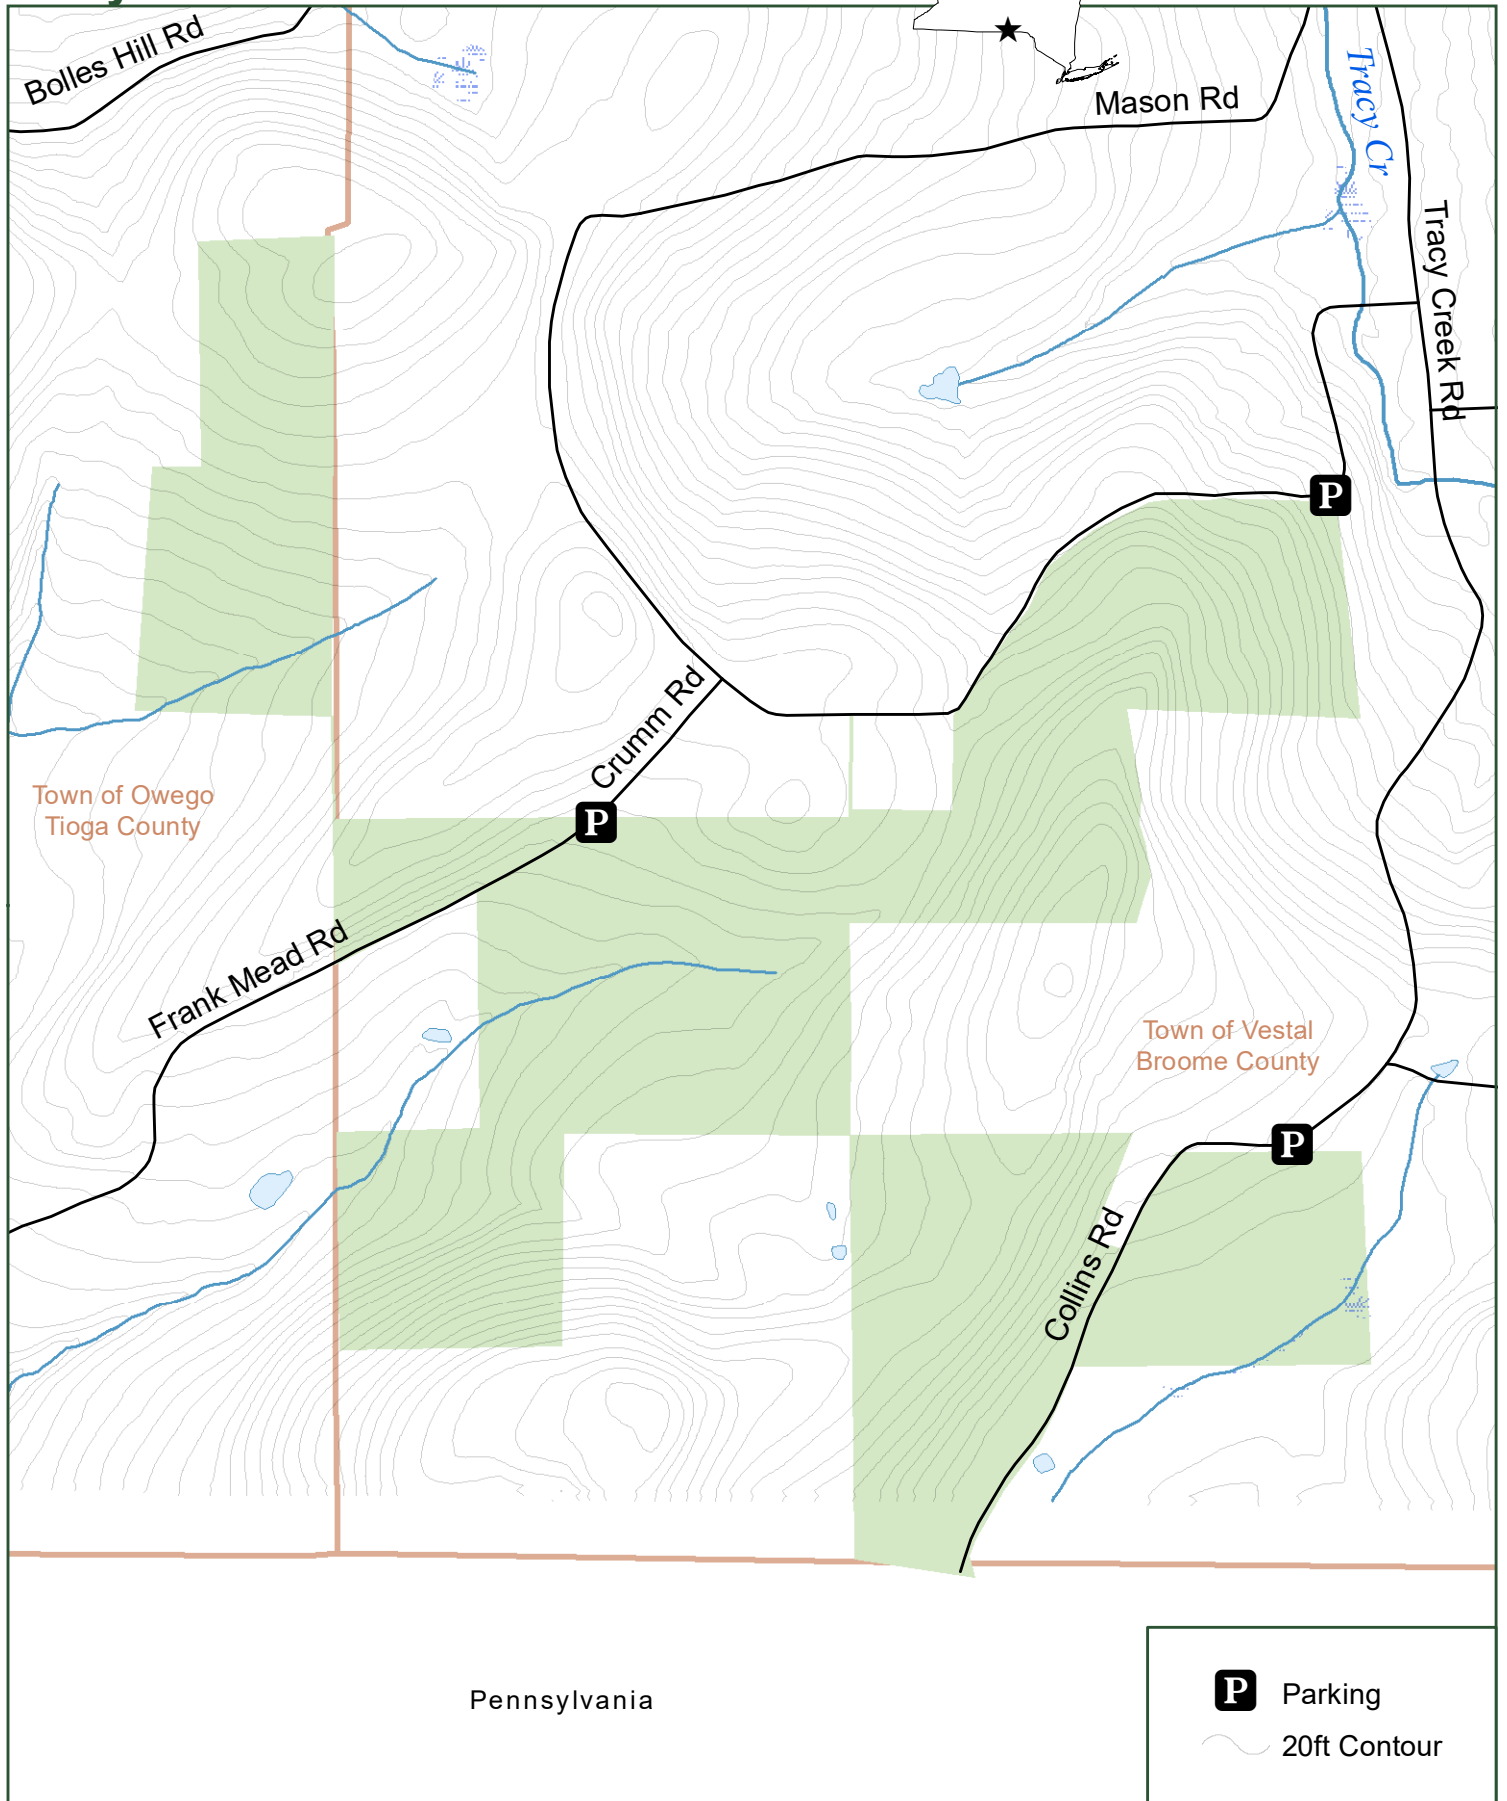

Tracy Creek State Forest

Department of
Environmental
Conservation

0 0.125 0.25 0.5
Miles

Broome and Tioga Counties