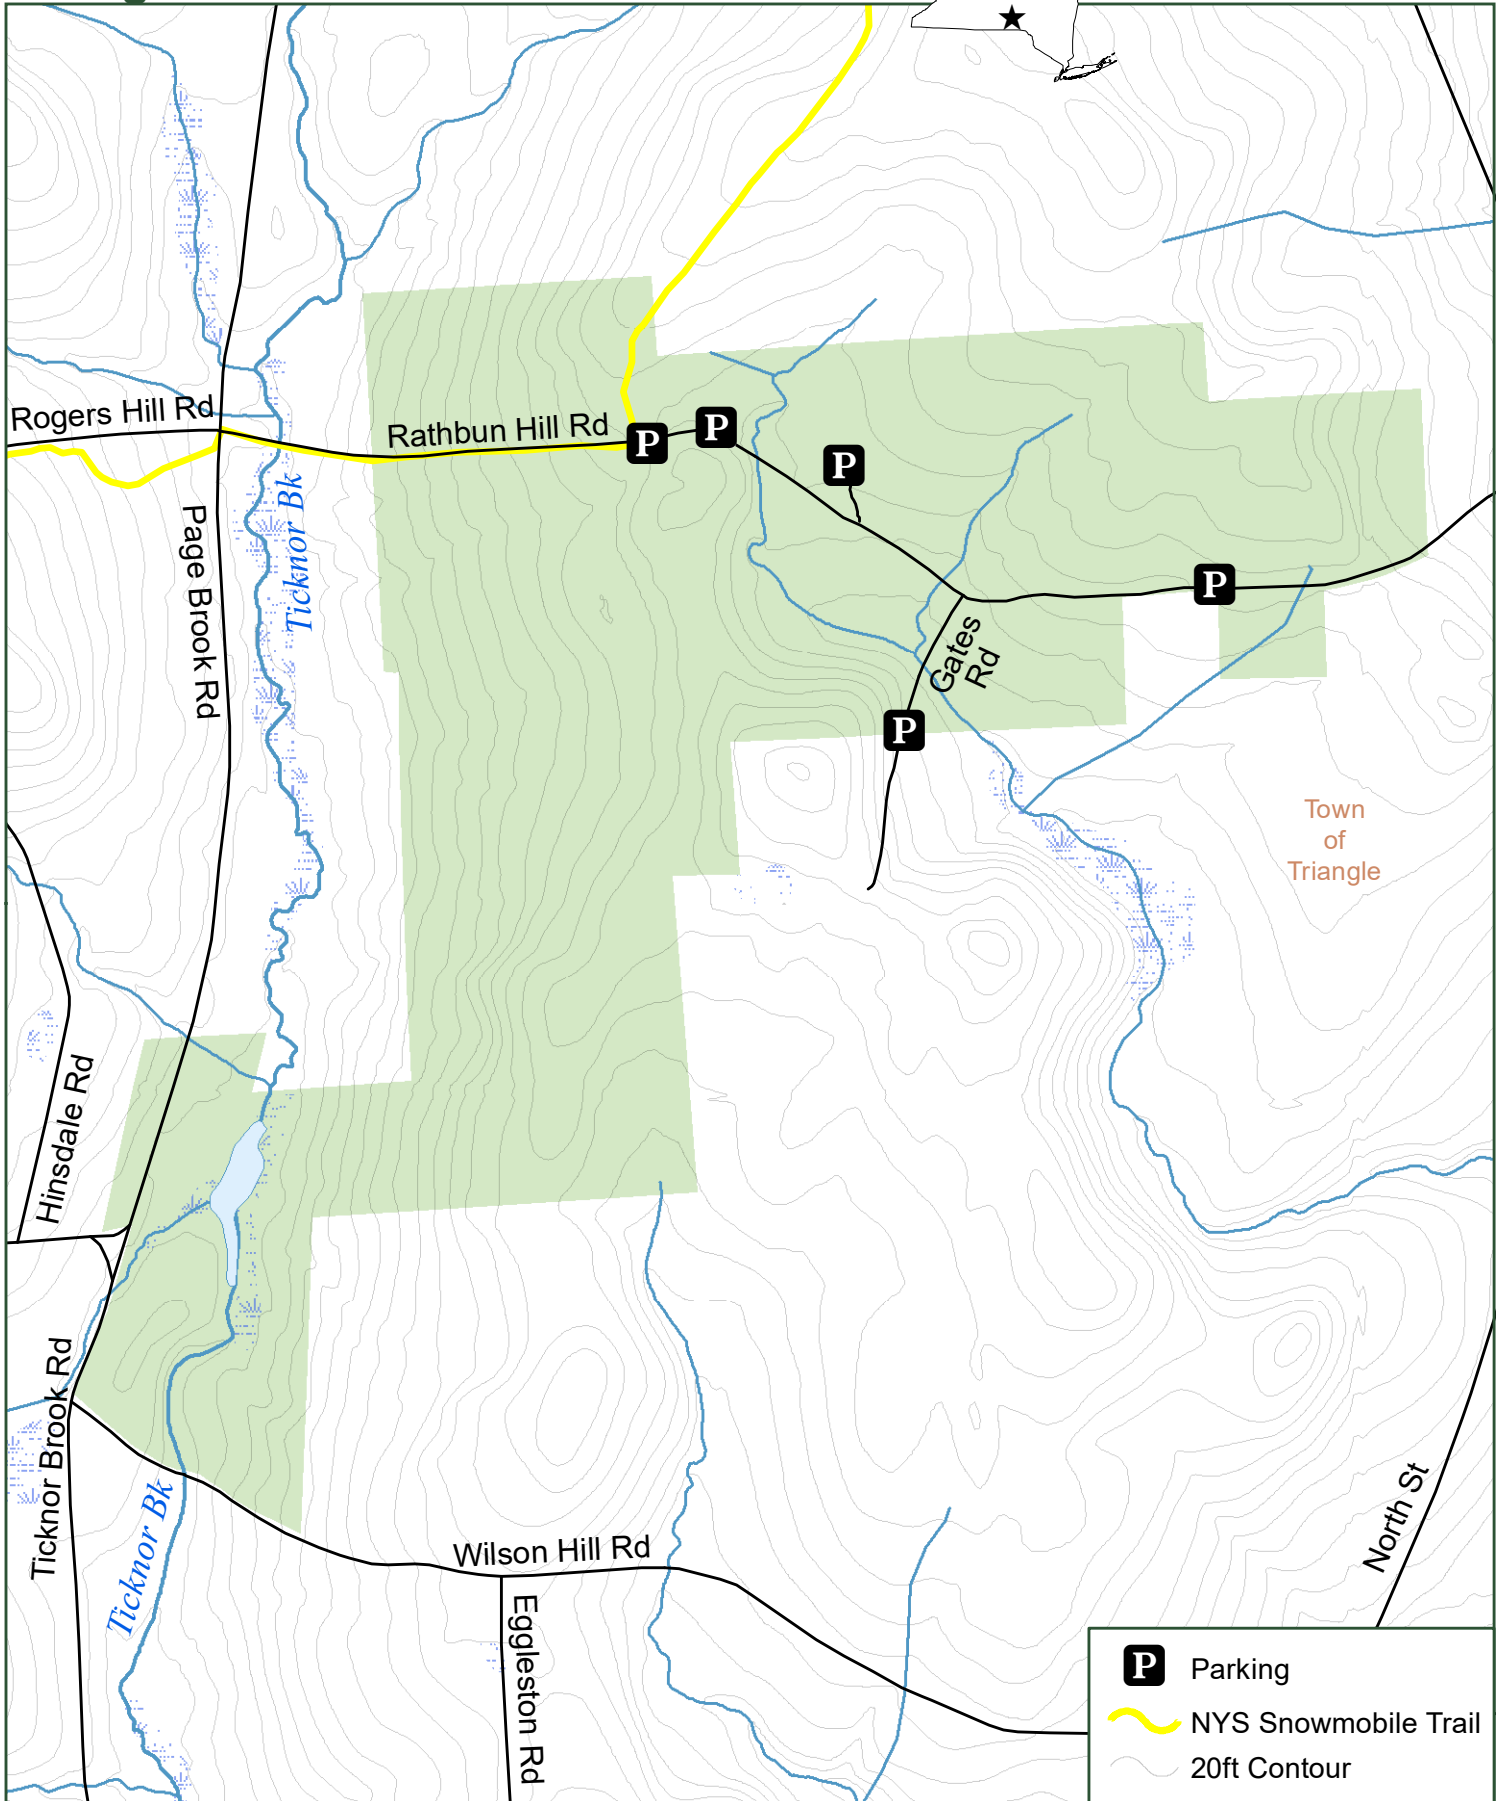

Triangle State Forest

P Parking
NYS Snowmobile Trail
20ft Contour

Department of
Environmental
Conservation

Broome County