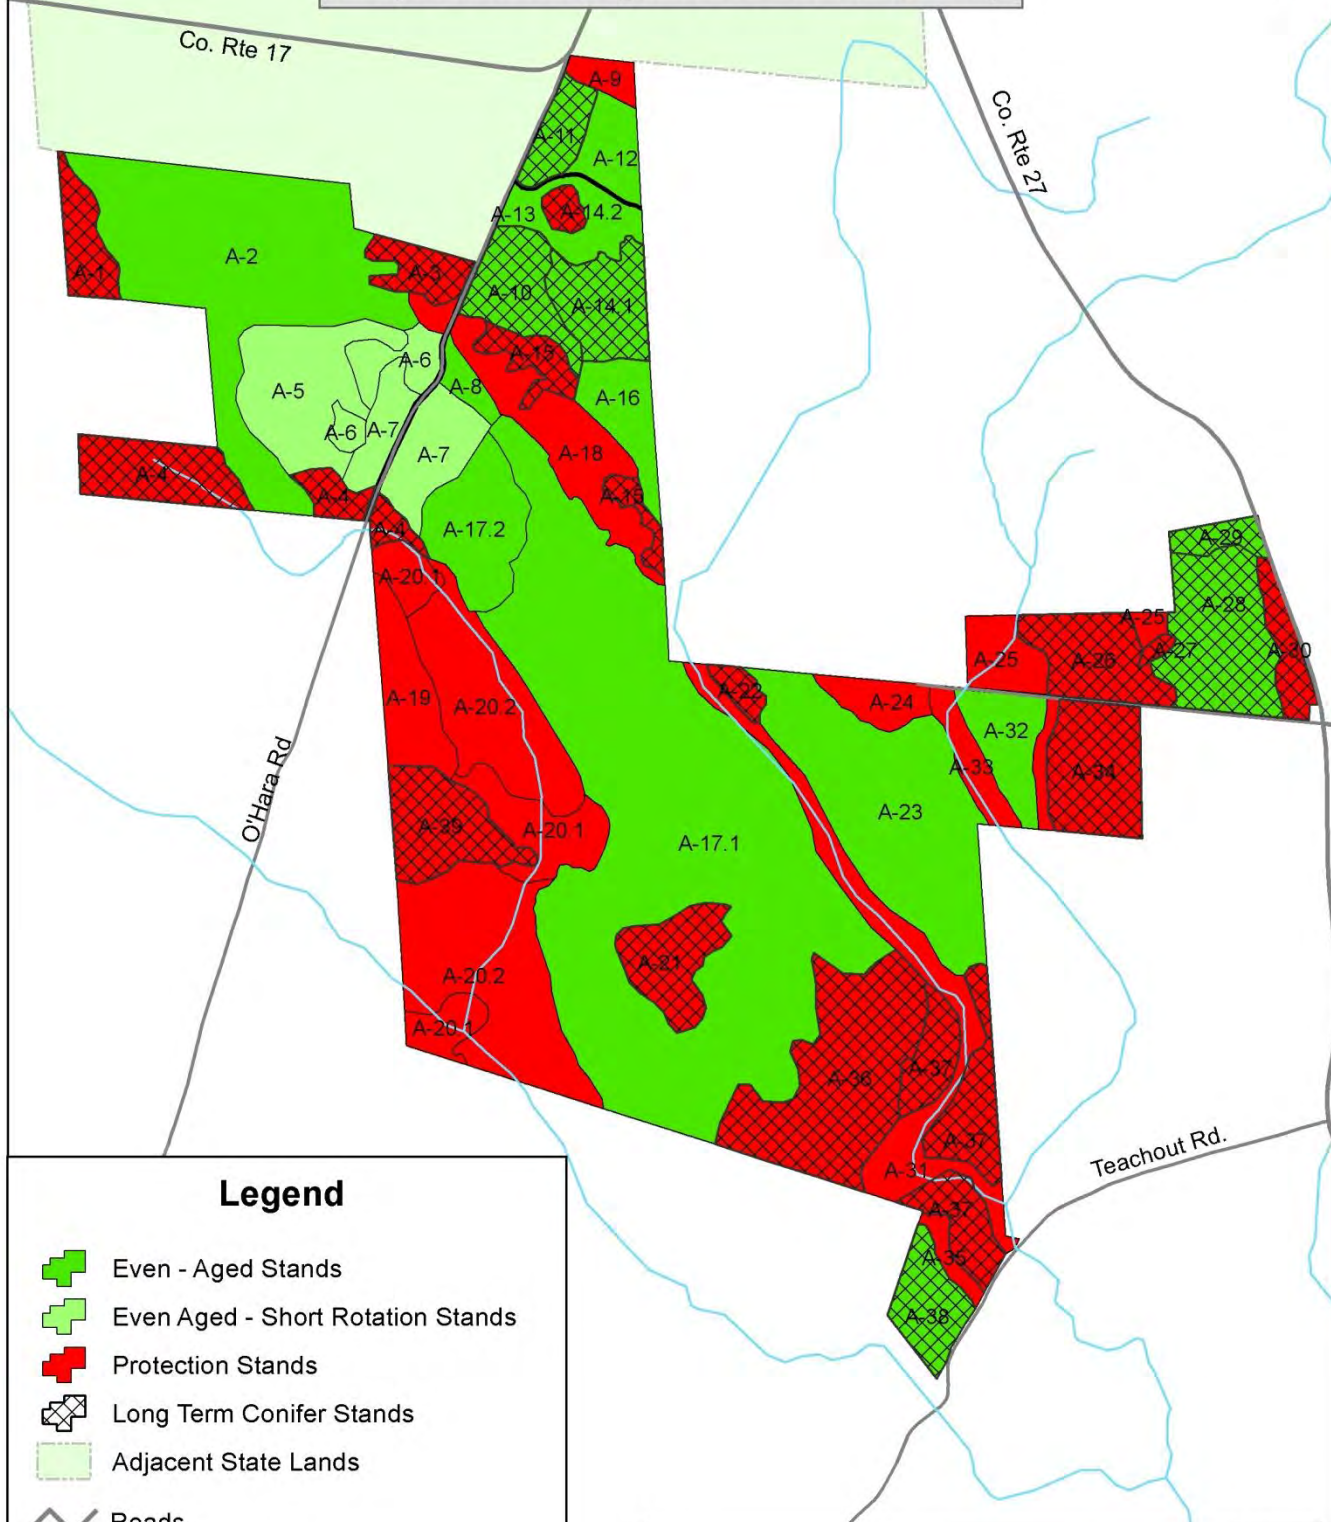

O'Hara State Forest Proposed Management Direction Map

Legend

- Even - Aged Stands
- Even Aged - Short Rotation Stands
- Protection Stands
- Long Term Conifer Stands
- Adjacent State Lands
- Roads
- Streams

Battle Hill State Forest Proposed Management Direction Map

Map Legend

- Even - Aged Stands
- Even Aged - Short Rotation Stands
- Protection Stands
- Uneven - Aged Stands
- Administration Use Stands
- Long Term Conifer Stands
- Adjacent State Lands
- Streams
- Roads

DJS 02/06/2012

O'Hara State Forest Proposed Management Action Schedule Map

Map Legend

Timeframe

-  1 to 5 Years
-  6 to 10 years
-  11 to 15 years
-  16 to 20 years
-  No Action Scheduled

Other Areas

-  Protection Areas
-  Nonforest Areas
-  Adjacent State Lands
-  Streams
-  Roads

DJS 2/07/2012

Battle Hill State Forest Proposed Management Action Schedule Map

Map Legend

Timeframe

- 1 to 5 Years
- 6 to 10 years
- 11 to 15 years
- 16 to 20 years
- No Action Scheduled

Other Areas

- Protection Areas
- Nonforest Areas
- Adjacent State Lands
- Streams
- Roads