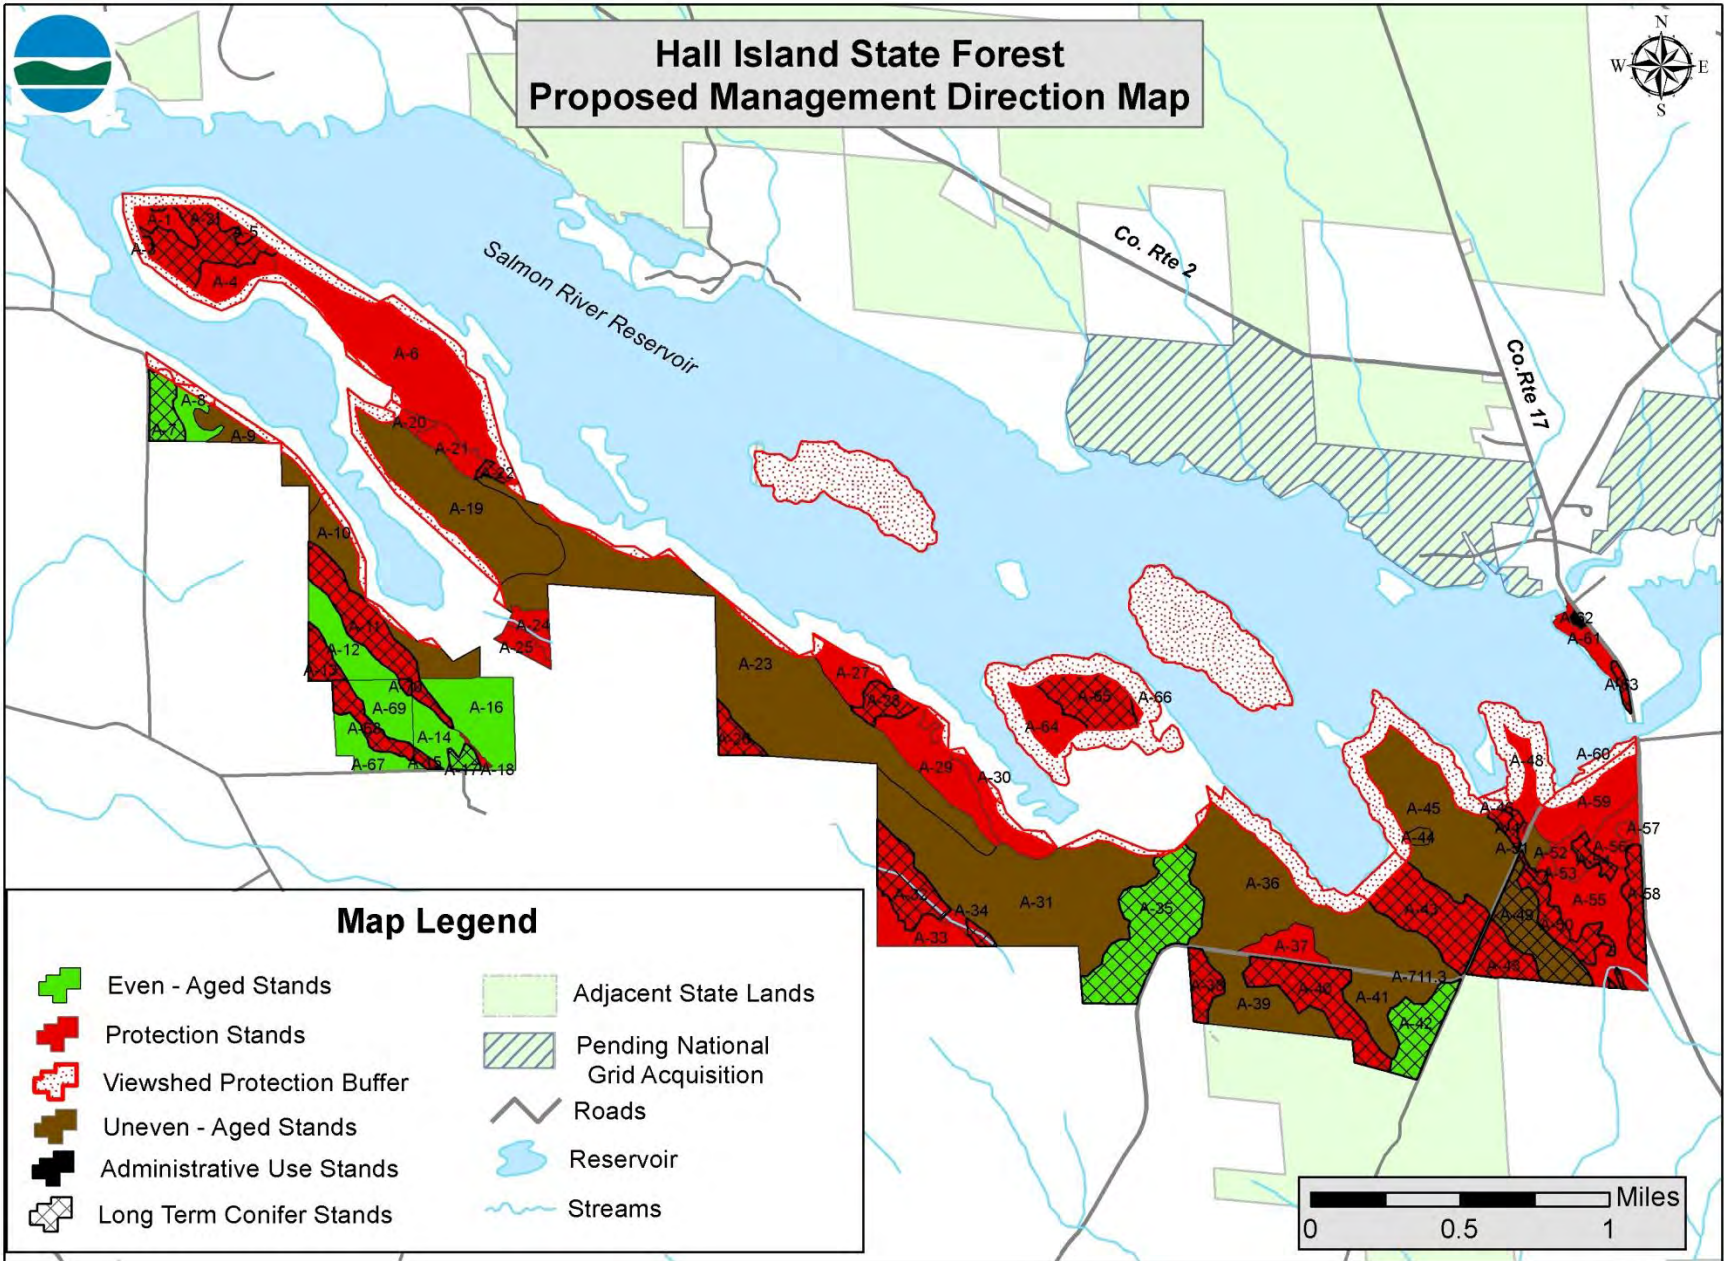

O'Hara State Forest Proposed Management Direction Map

Legend

- Even - Aged Stands
- Even Aged - Short Rotation Stands
- Protection Stands
- Long Term Conifer Stands
- Adjacent State Lands
- Roads
- Streams

Battle Hill State Forest Proposed Management Direction Map

Map Legend

- Even - Aged Stands
- Even Aged - Short Rotation Stands
- Protection Stands
- Uneven - Aged Stands
- Administration Use Stands
- Long Term Conifer Stands
- Adjacent State Lands
- Streams
- Roads

DJS 02/06/2012

O'Hara State Forest Proposed Management Action Schedule Map

Map Legend

Timeframe

-  1 to 5 Years
-  6 to 10 years
-  11 to 15 years
-  16 to 20 years
-  No Action Scheduled

Other Areas

-  Protection Areas
-  Nonforest Areas
-  Adjacent State Lands
-  Streams
-  Roads

DJS 2/07/2012

Battle Hill State Forest Proposed Management Action Schedule Map

Map Legend

Timeframe

- 1 to 5 Years
- 6 to 10 years
- 11 to 15 years
- 16 to 20 years
- No Action Scheduled

Other Areas

- Protection Areas
- Nonforest Areas
- Adjacent State Lands
- Streams
- Roads