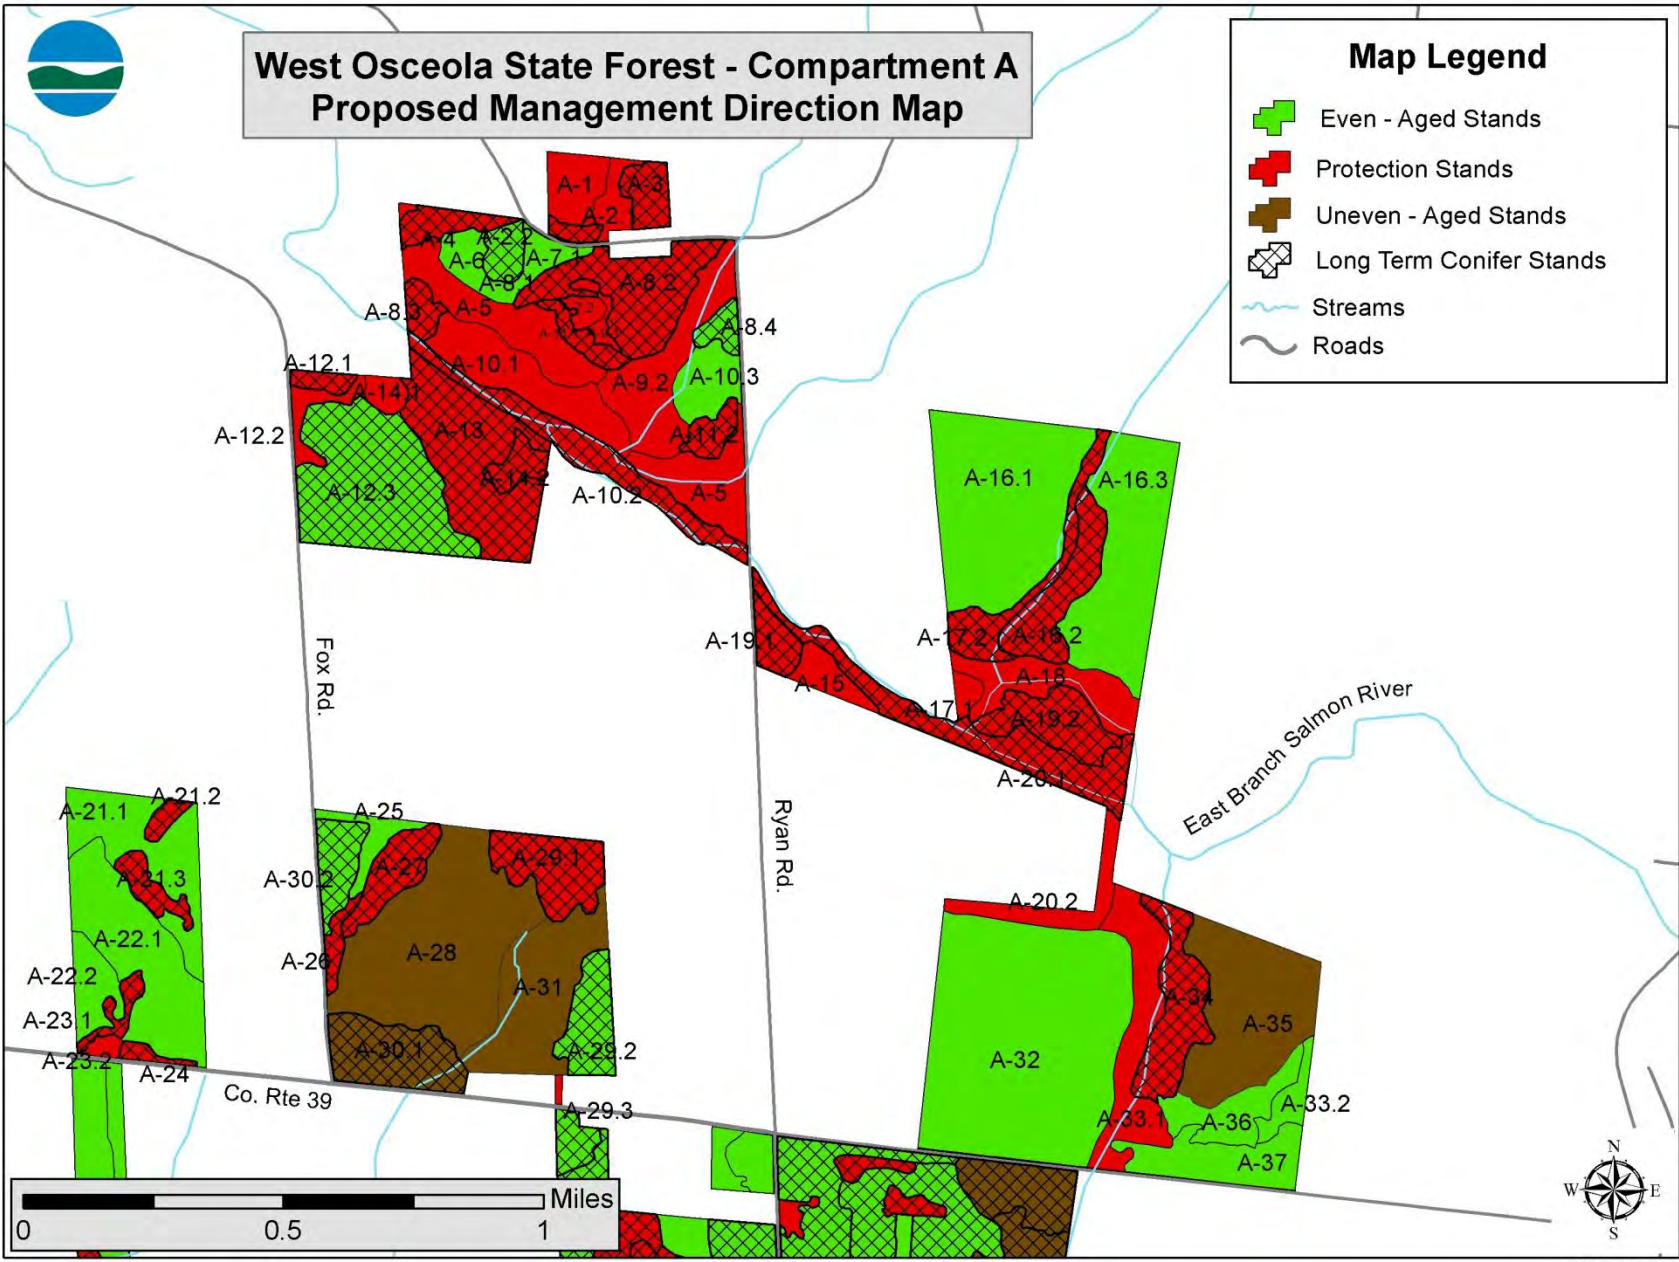

O'Hara State Forest Proposed Management Direction Map

Legend

- Even - Aged Stands
- Even Aged - Short Rotation Stands
- Protection Stands
- Long Term Conifer Stands
- Adjacent State Lands
- Roads
- Streams

Battle Hill State Forest Proposed Management Direction Map

Map Legend

- Even - Aged Stands
- Even Aged - Short Rotation Stands
- Protection Stands
- Uneven - Aged Stands
- Administration Use Stands
- Long Term Conifer Stands
- Adjacent State Lands
- Streams
- Roads

DJS 02/06/2012

O'Hara State Forest Proposed Management Action Schedule Map

Map Legend

Timeframe

-  1 to 5 Years
-  6 to 10 years
-  11 to 15 years
-  16 to 20 years
-  No Action Scheduled

Other Areas

-  Protection Areas
-  Nonforest Areas
-  Adjacent State Lands
-  Streams
-  Roads

DJS 2/07/2012

Battle Hill State Forest Proposed Management Action Schedule Map

Map Legend

Timeframe

- 1 to 5 Years
- 6 to 10 years
- 11 to 15 years
- 16 to 20 years
- No Action Scheduled

Other Areas

- Protection Areas
- Nonforest Areas
- Adjacent State Lands
- Streams
- Roads