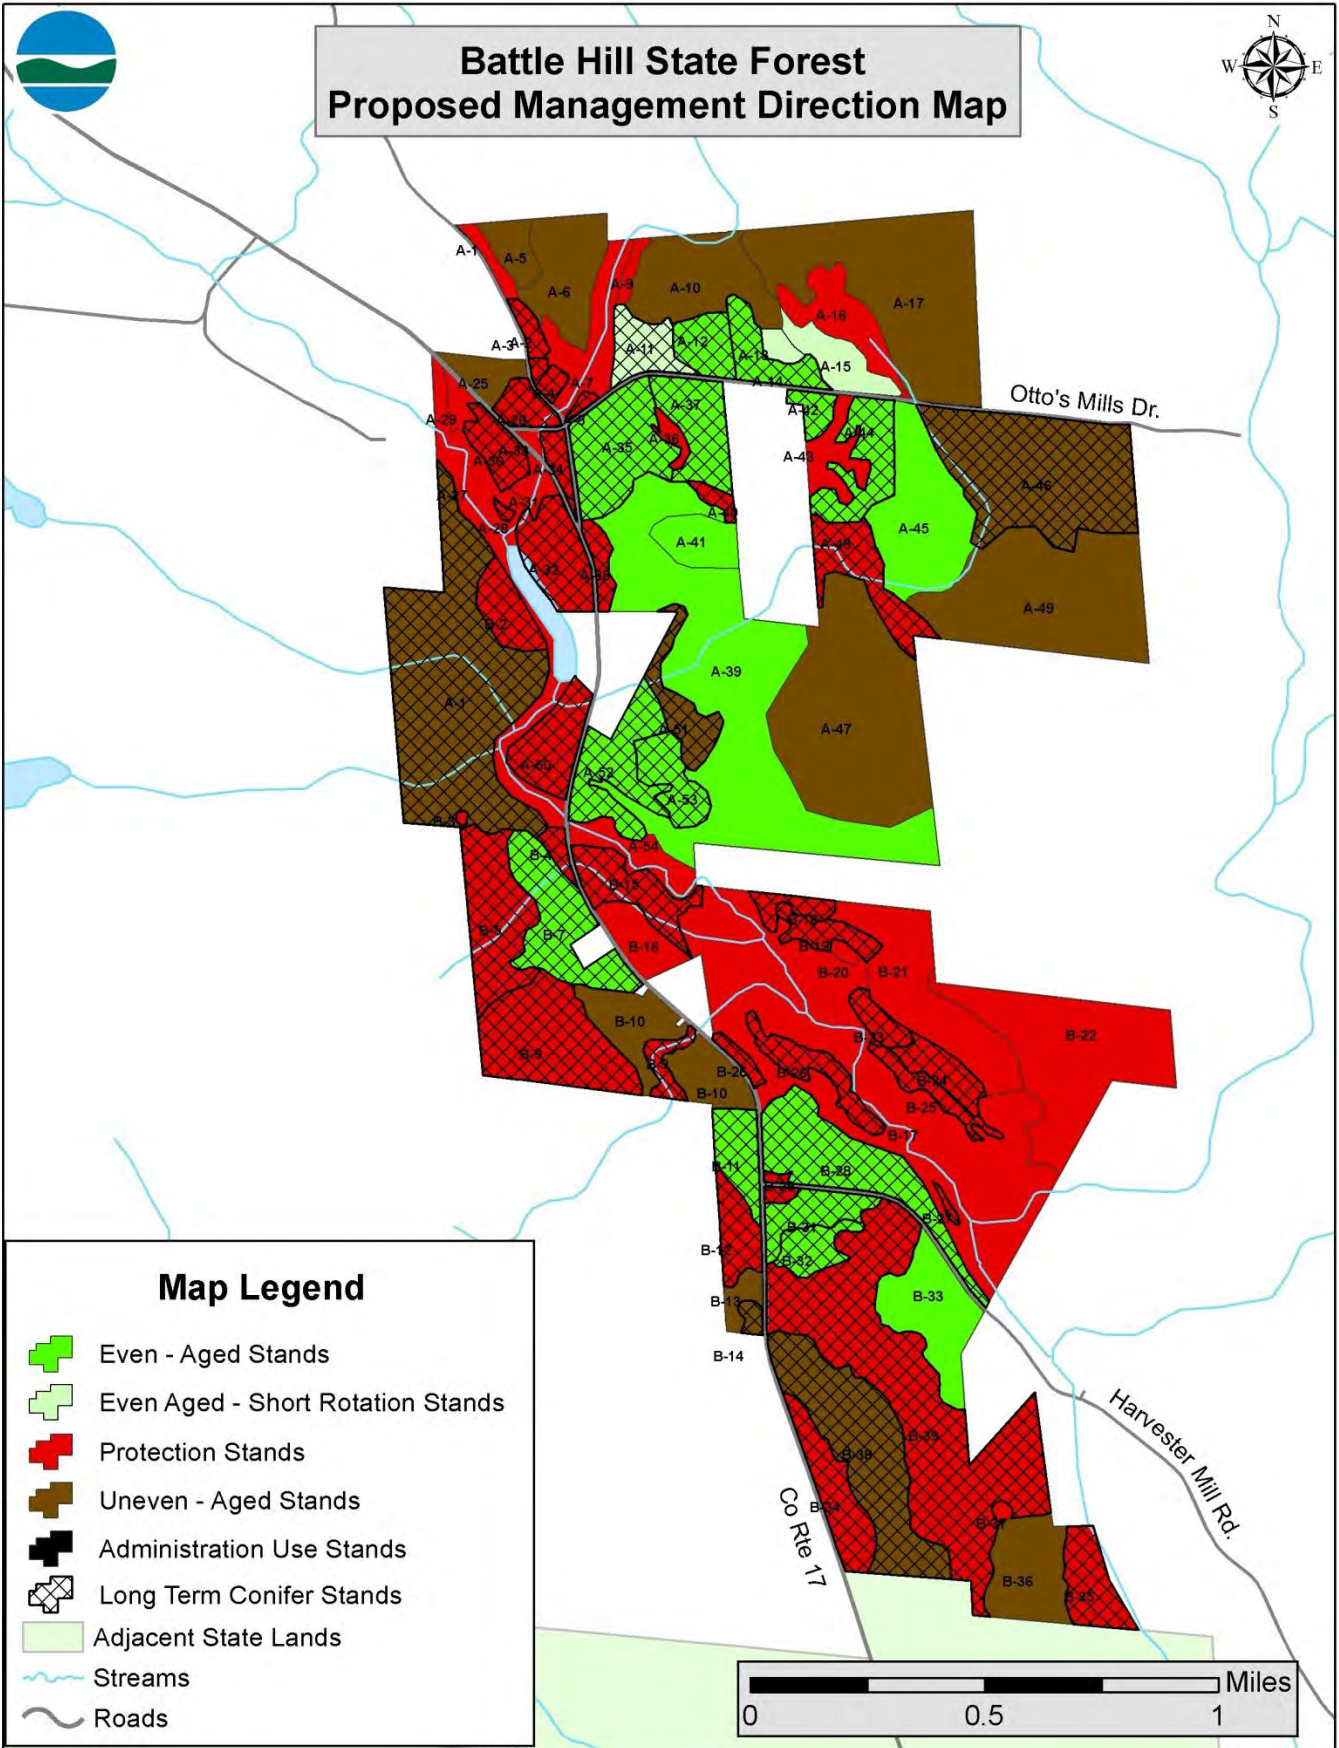

O'Hara State Forest Proposed Management Direction Map

Legend

- Even - Aged Stands
- Even Aged - Short Rotation Stands
- Protection Stands
- Long Term Conifer Stands
- Adjacent State Lands
- Roads
- Streams

Battle Hill State Forest Proposed Management Direction Map

Map Legend

- Even - Aged Stands
- Even Aged - Short Rotation Stands
- Protection Stands
- Uneven - Aged Stands
- Administration Use Stands
- Long Term Conifer Stands
- Adjacent State Lands
- Streams
- Roads

DJS 02/06/2012

O'Hara State Forest Proposed Management Action Schedule Map

Map Legend

Timeframe

-  1 to 5 Years
-  6 to 10 years
-  11 to 15 years
-  16 to 20 years
-  No Action Scheduled

Other Areas

-  Protection Areas
-  Nonforest Areas
-  Adjacent State Lands
-  Streams
-  Roads

DJS 2/07/2012

Battle Hill State Forest Proposed Management Action Schedule Map

Map Legend

Timeframe

- 1 to 5 Years
- 6 to 10 years
- 11 to 15 years
- 16 to 20 years
- No Action Scheduled

Other Areas

- Protection Areas
- Nonforest Areas
- Adjacent State Lands
- Streams
- Roads