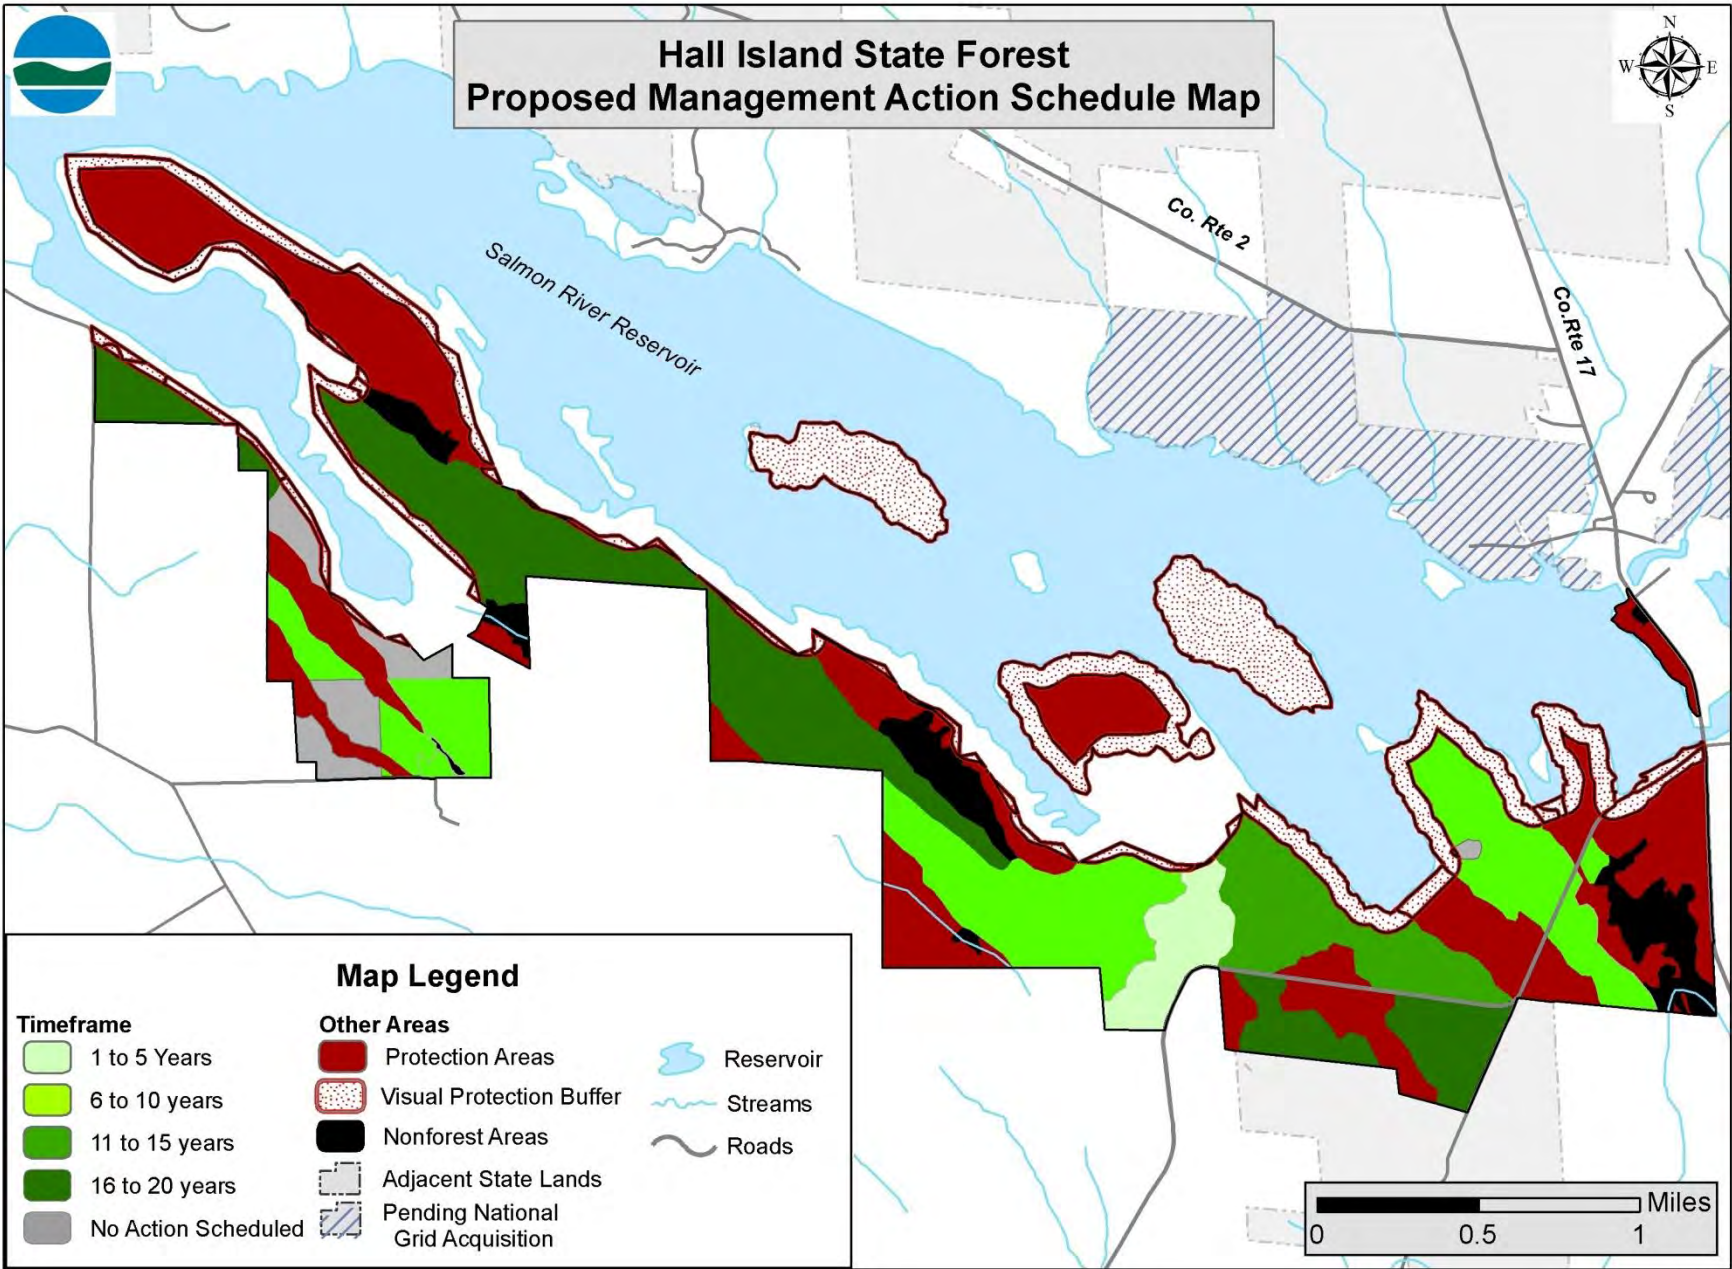

DJS 02/06/2012

O'Hara State Forest Proposed Management Action Schedule Map

Map Legend

Timeframe

-  1 to 5 Years
-  6 to 10 years
-  11 to 15 years
-  16 to 20 years
-  No Action Scheduled

Other Areas

-  Protection Areas
-  Nonforest Areas
-  Adjacent State Lands
-  Streams
-  Roads

DJS 2/07/2012

Battle Hill State Forest Proposed Management Action Schedule Map

Map Legend

Timeframe

- 1 to 5 Years
- 6 to 10 years
- 11 to 15 years
- 16 to 20 years
- No Action Scheduled

Other Areas

- Protection Areas
- Nonforest Areas
- Adjacent State Lands
- Streams
- Roads