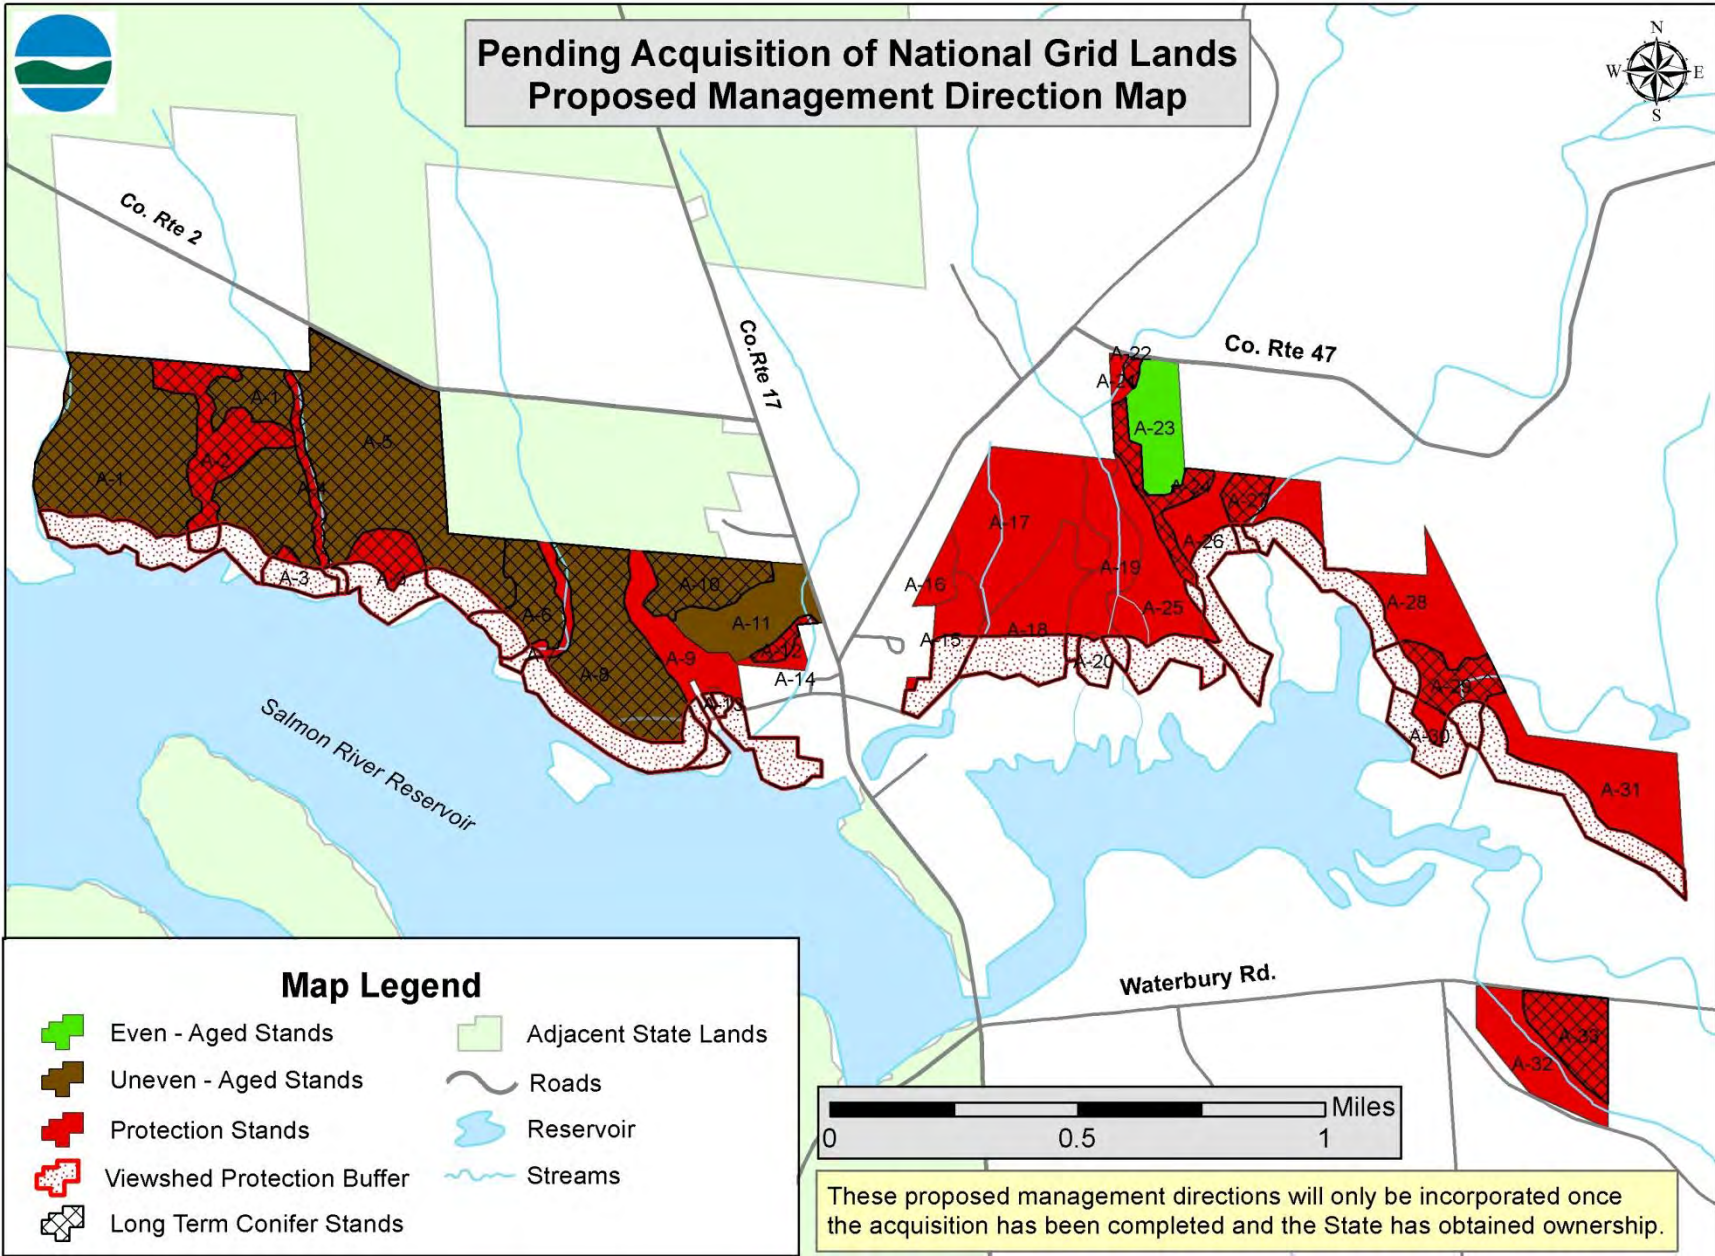

Battle Hill State Forest Proposed Management Direction Map

Map Legend

- Even - Aged Stands
- Even Aged - Short Rotation Stands
- Protection Stands
- Uneven - Aged Stands
- Administration Use Stands
- Long Term Conifer Stands
- Adjacent State Lands
- Streams
- Roads

**West Osceola State Forest - Compartment A
Proposed Management Direction Map**

Map Legend

- Even - Aged Stands
- Protection Stands
- Uneven - Aged Stands
- Long Term Conifer Stands
- Streams
- Roads

DJS 02/06/2012

DJS 02/06/2012

O'Hara State Forest Proposed Management Action Schedule Map

Map Legend

Timeframe

-  1 to 5 Years
-  6 to 10 years
-  11 to 15 years
-  16 to 20 years
-  No Action Scheduled

Other Areas

-  Protection Areas
-  Nonforest Areas
-  Adjacent State Lands
-  Streams
-  Roads

DJS 2/07/2012

Battle Hill State Forest Proposed Management Action Schedule Map

Map Legend

Timeframe

- 1 to 5 Years
- 6 to 10 years
- 11 to 15 years
- 16 to 20 years
- No Action Scheduled

Other Areas

- Protection Areas
- Nonforest Areas
- Adjacent State Lands
- Streams
- Roads