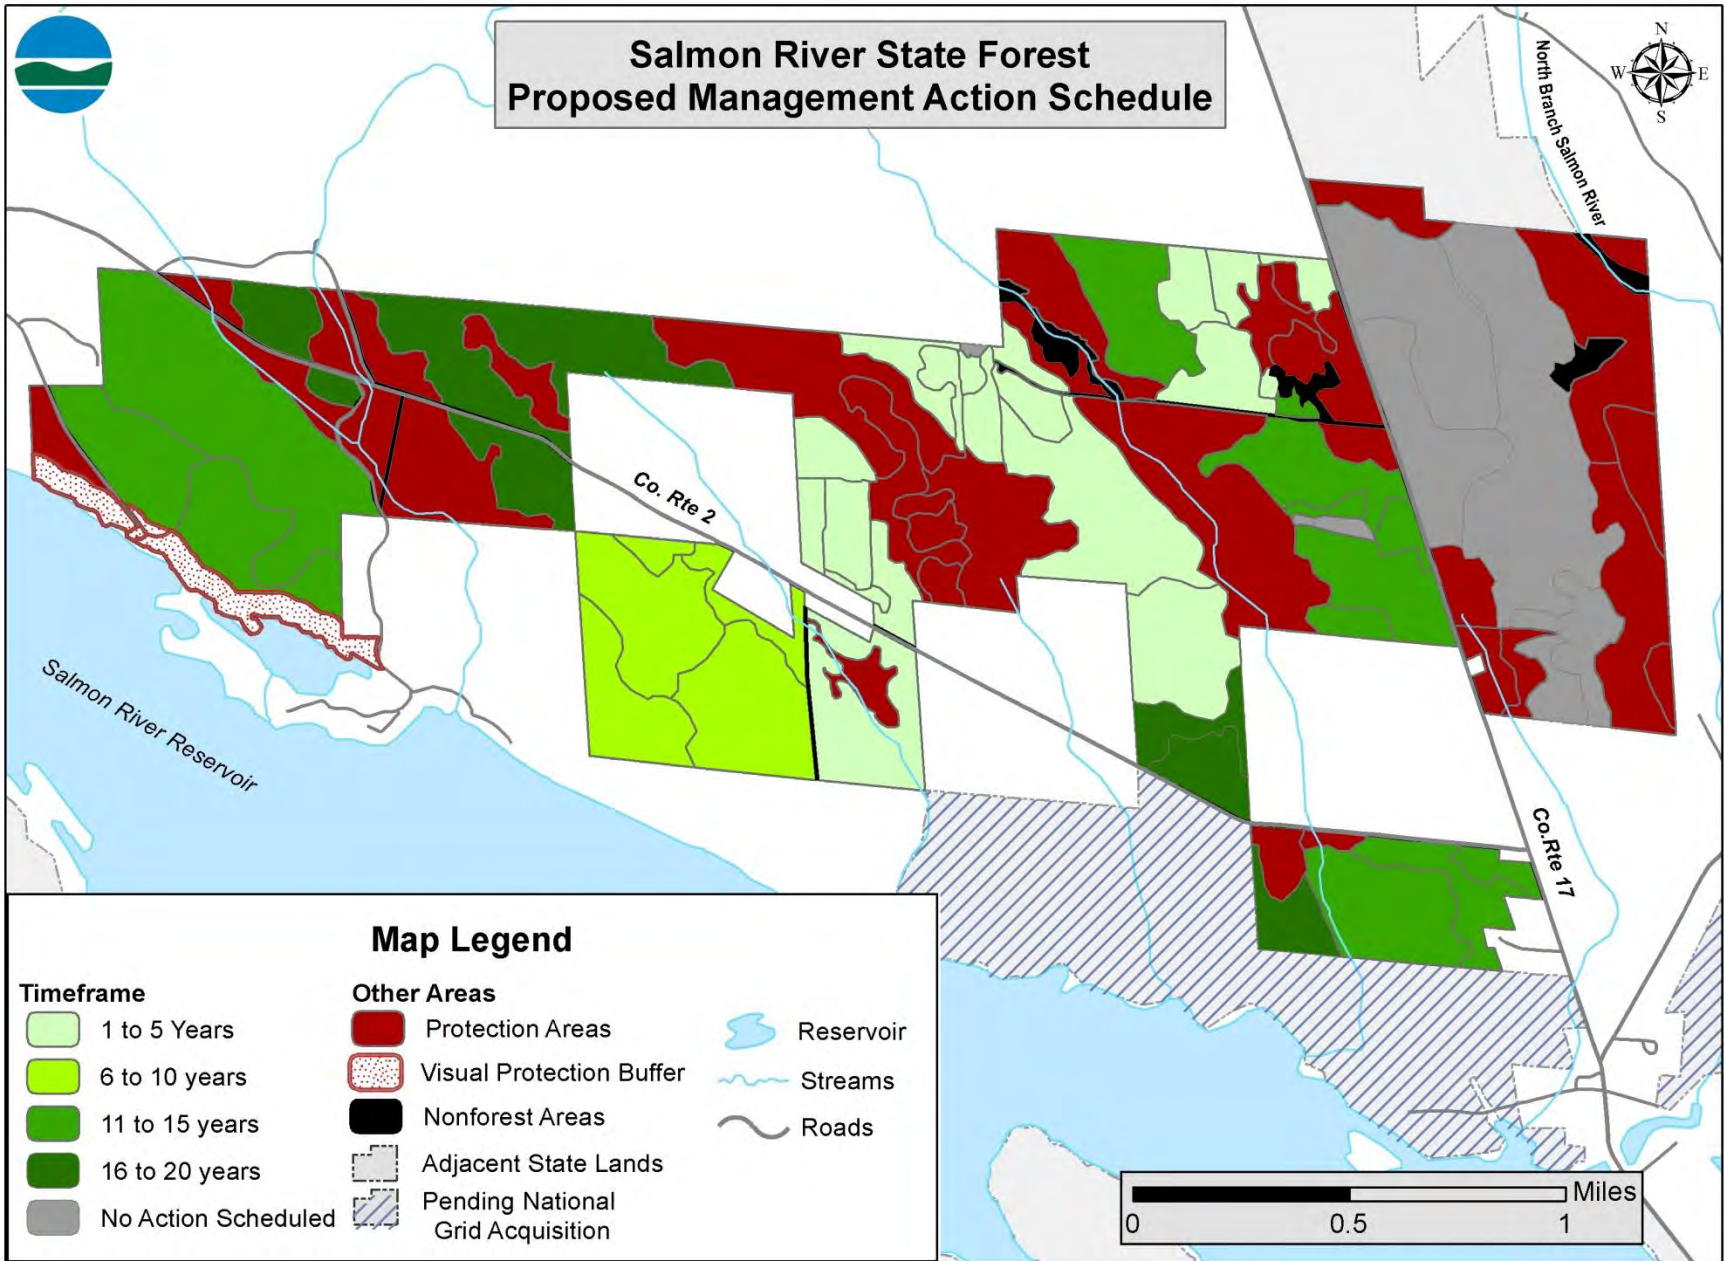

**West Osceola State Forest - Compartment A
Proposed Management Direction Map**

Map Legend

- Even - Aged Stands
- Protection Stands
- Uneven - Aged Stands
- Long Term Conifer Stands
- Streams
- Roads

DJS 02/06/2012

DJS 02/06/2012

O'Hara State Forest Proposed Management Action Schedule Map

Map Legend

Timeframe

-  1 to 5 Years
-  6 to 10 years
-  11 to 15 years
-  16 to 20 years
-  No Action Scheduled

Other Areas

-  Protection Areas
-  Nonforest Areas
-  Adjacent State Lands
-  Streams
-  Roads

DJS 2/07/2012

Battle Hill State Forest Proposed Management Action Schedule Map

Map Legend

Timeframe

- 1 to 5 Years
- 6 to 10 years
- 11 to 15 years
- 16 to 20 years
- No Action Scheduled

Other Areas

- Protection Areas
- Nonforest Areas
- Adjacent State Lands
- Streams
- Roads