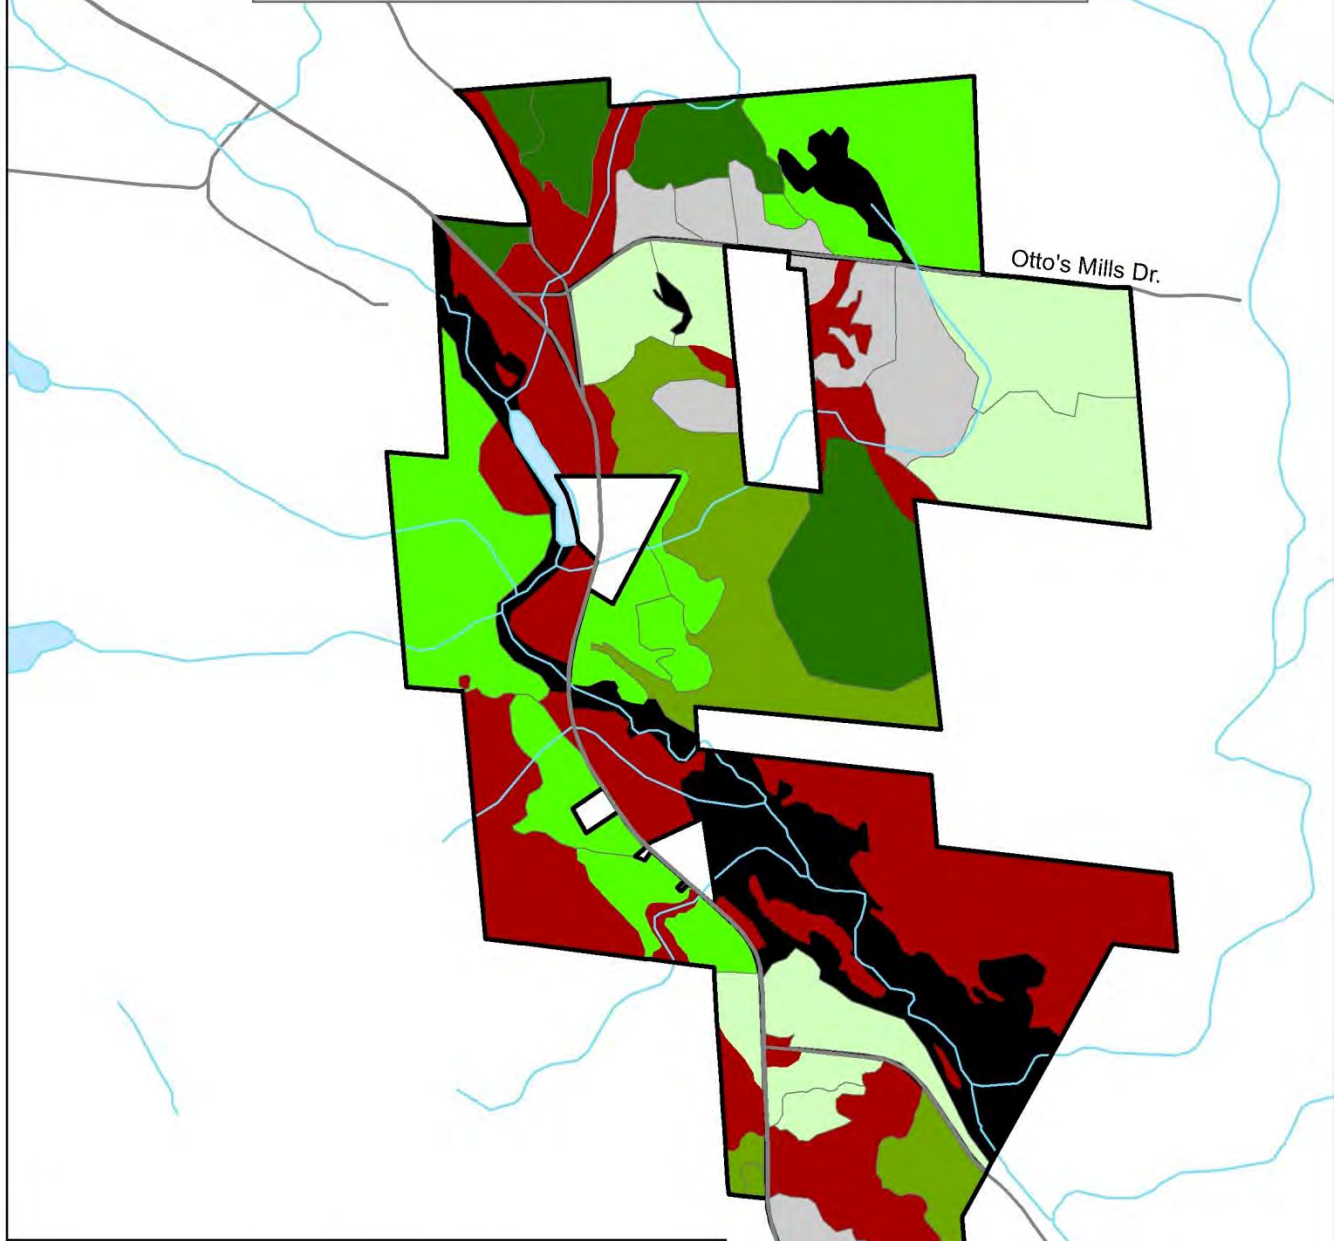

**West Osceola State Forest - Compartment A
Proposed Management Direction Map**

Map Legend

- Even - Aged Stands
- Protection Stands
- Uneven - Aged Stands
- Long Term Conifer Stands
- Streams
- Roads

DJS 02/06/2012

DJS 02/06/2012

O'Hara State Forest Proposed Management Action Schedule Map

Map Legend

Timeframe

-  1 to 5 Years
-  6 to 10 years
-  11 to 15 years
-  16 to 20 years
-  No Action Scheduled

Other Areas

-  Protection Areas
-  Nonforest Areas
-  Adjacent State Lands
-  Streams
-  Roads

DJS 2/07/2012

Battle Hill State Forest Proposed Management Action Schedule Map

Map Legend

Timeframe

- 1 to 5 Years
- 6 to 10 years
- 11 to 15 years
- 16 to 20 years
- No Action Scheduled

Other Areas

- Protection Areas
- Nonforest Areas
- Adjacent State Lands
- Streams
- Roads