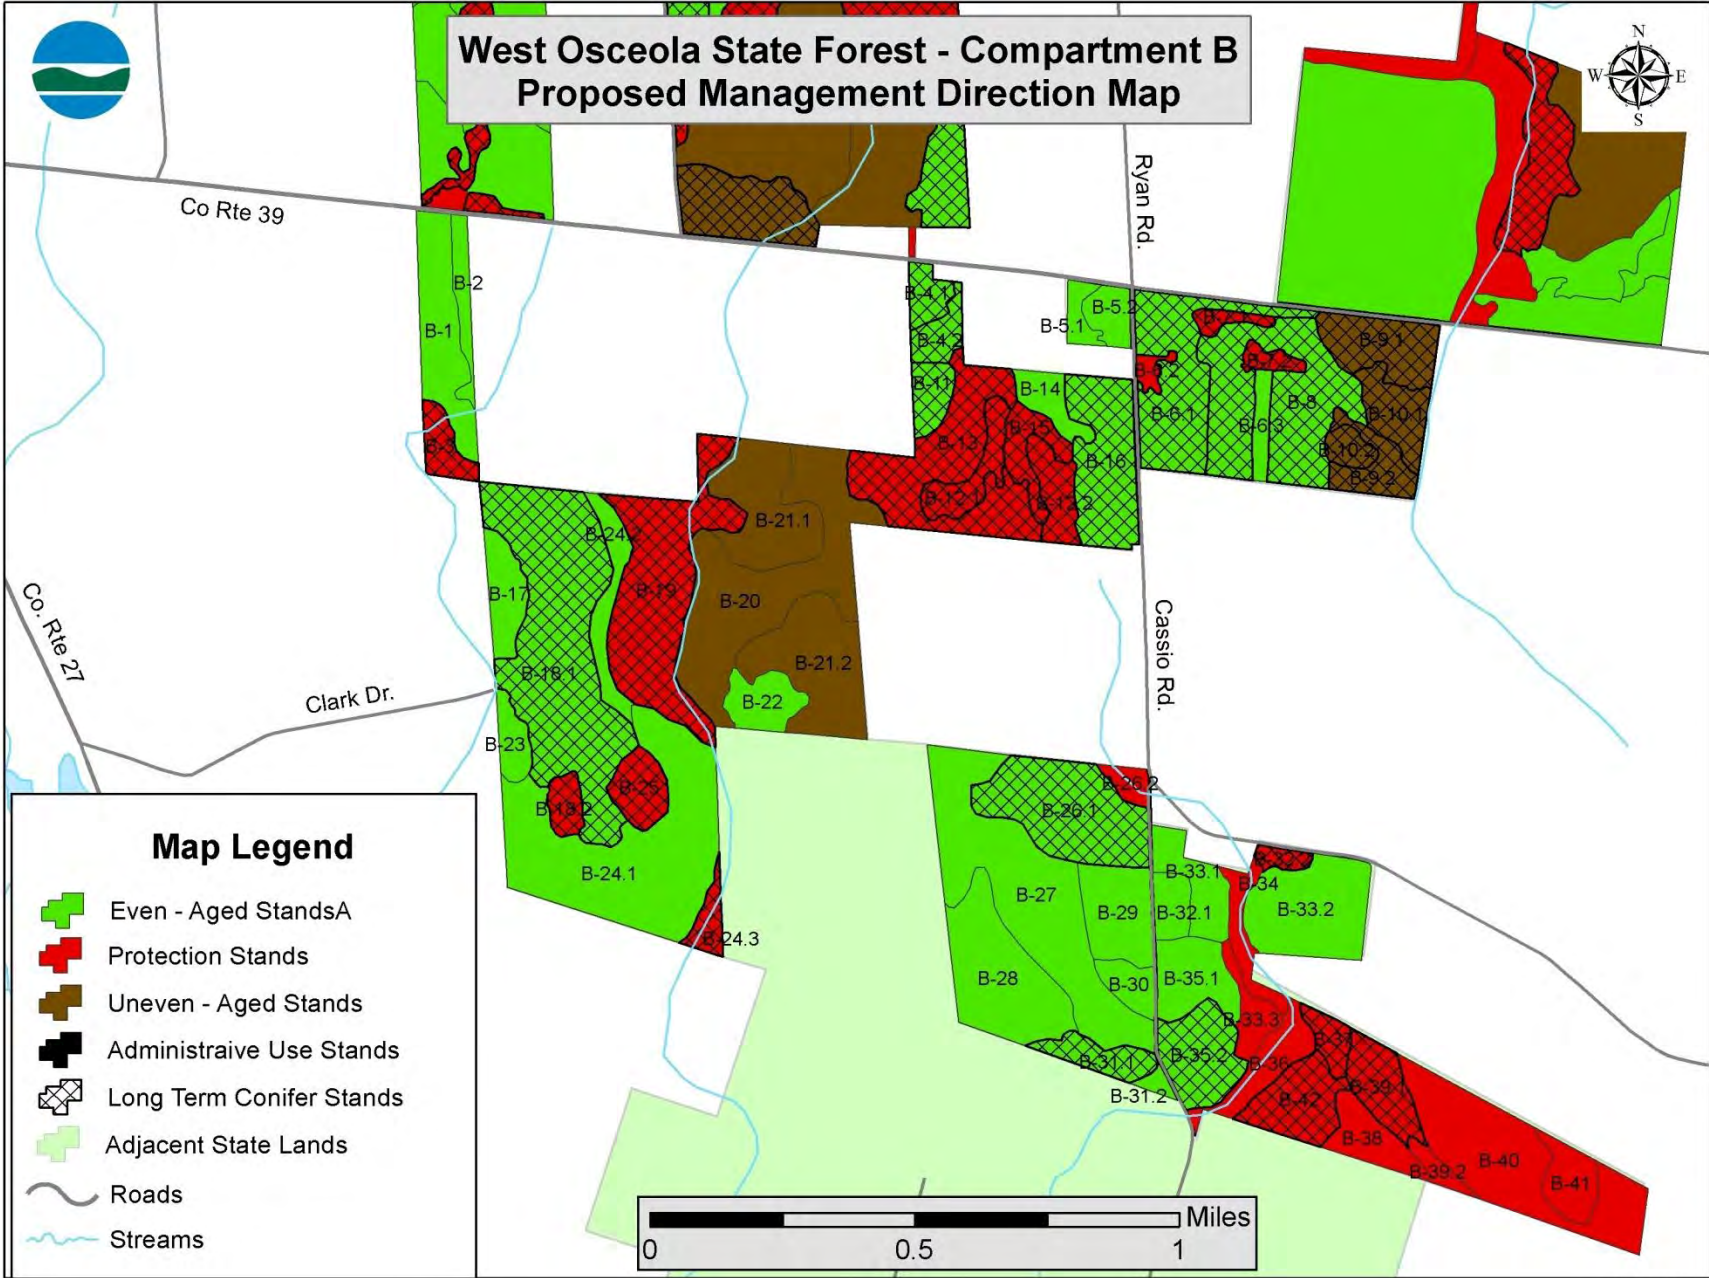

O'Hara State Forest Proposed Management Direction Map

Legend

- Even - Aged Stands
- Even Aged - Short Rotation Stands
- Protection Stands
- Long Term Conifer Stands
- Adjacent State Lands
- Roads
- Streams

Battle Hill State Forest Proposed Management Direction Map

Map Legend

- Even - Aged Stands
- Even Aged - Short Rotation Stands
- Protection Stands
- Uneven - Aged Stands
- Administration Use Stands
- Long Term Conifer Stands
- Adjacent State Lands
- Streams
- Roads

**West Osceola State Forest - Compartment A
Proposed Management Direction Map**

Map Legend

- Even - Aged Stands
- Protection Stands
- Uneven - Aged Stands
- Long Term Conifer Stands
- Streams
- Roads

DJS 02/06/2012

DJS 02/06/2012

O'Hara State Forest Proposed Management Action Schedule Map

Map Legend

Timeframe

-  1 to 5 Years
-  6 to 10 years
-  11 to 15 years
-  16 to 20 years
-  No Action Scheduled

Other Areas

-  Protection Areas
-  Nonforest Areas
-  Adjacent State Lands
-  Streams
-  Roads