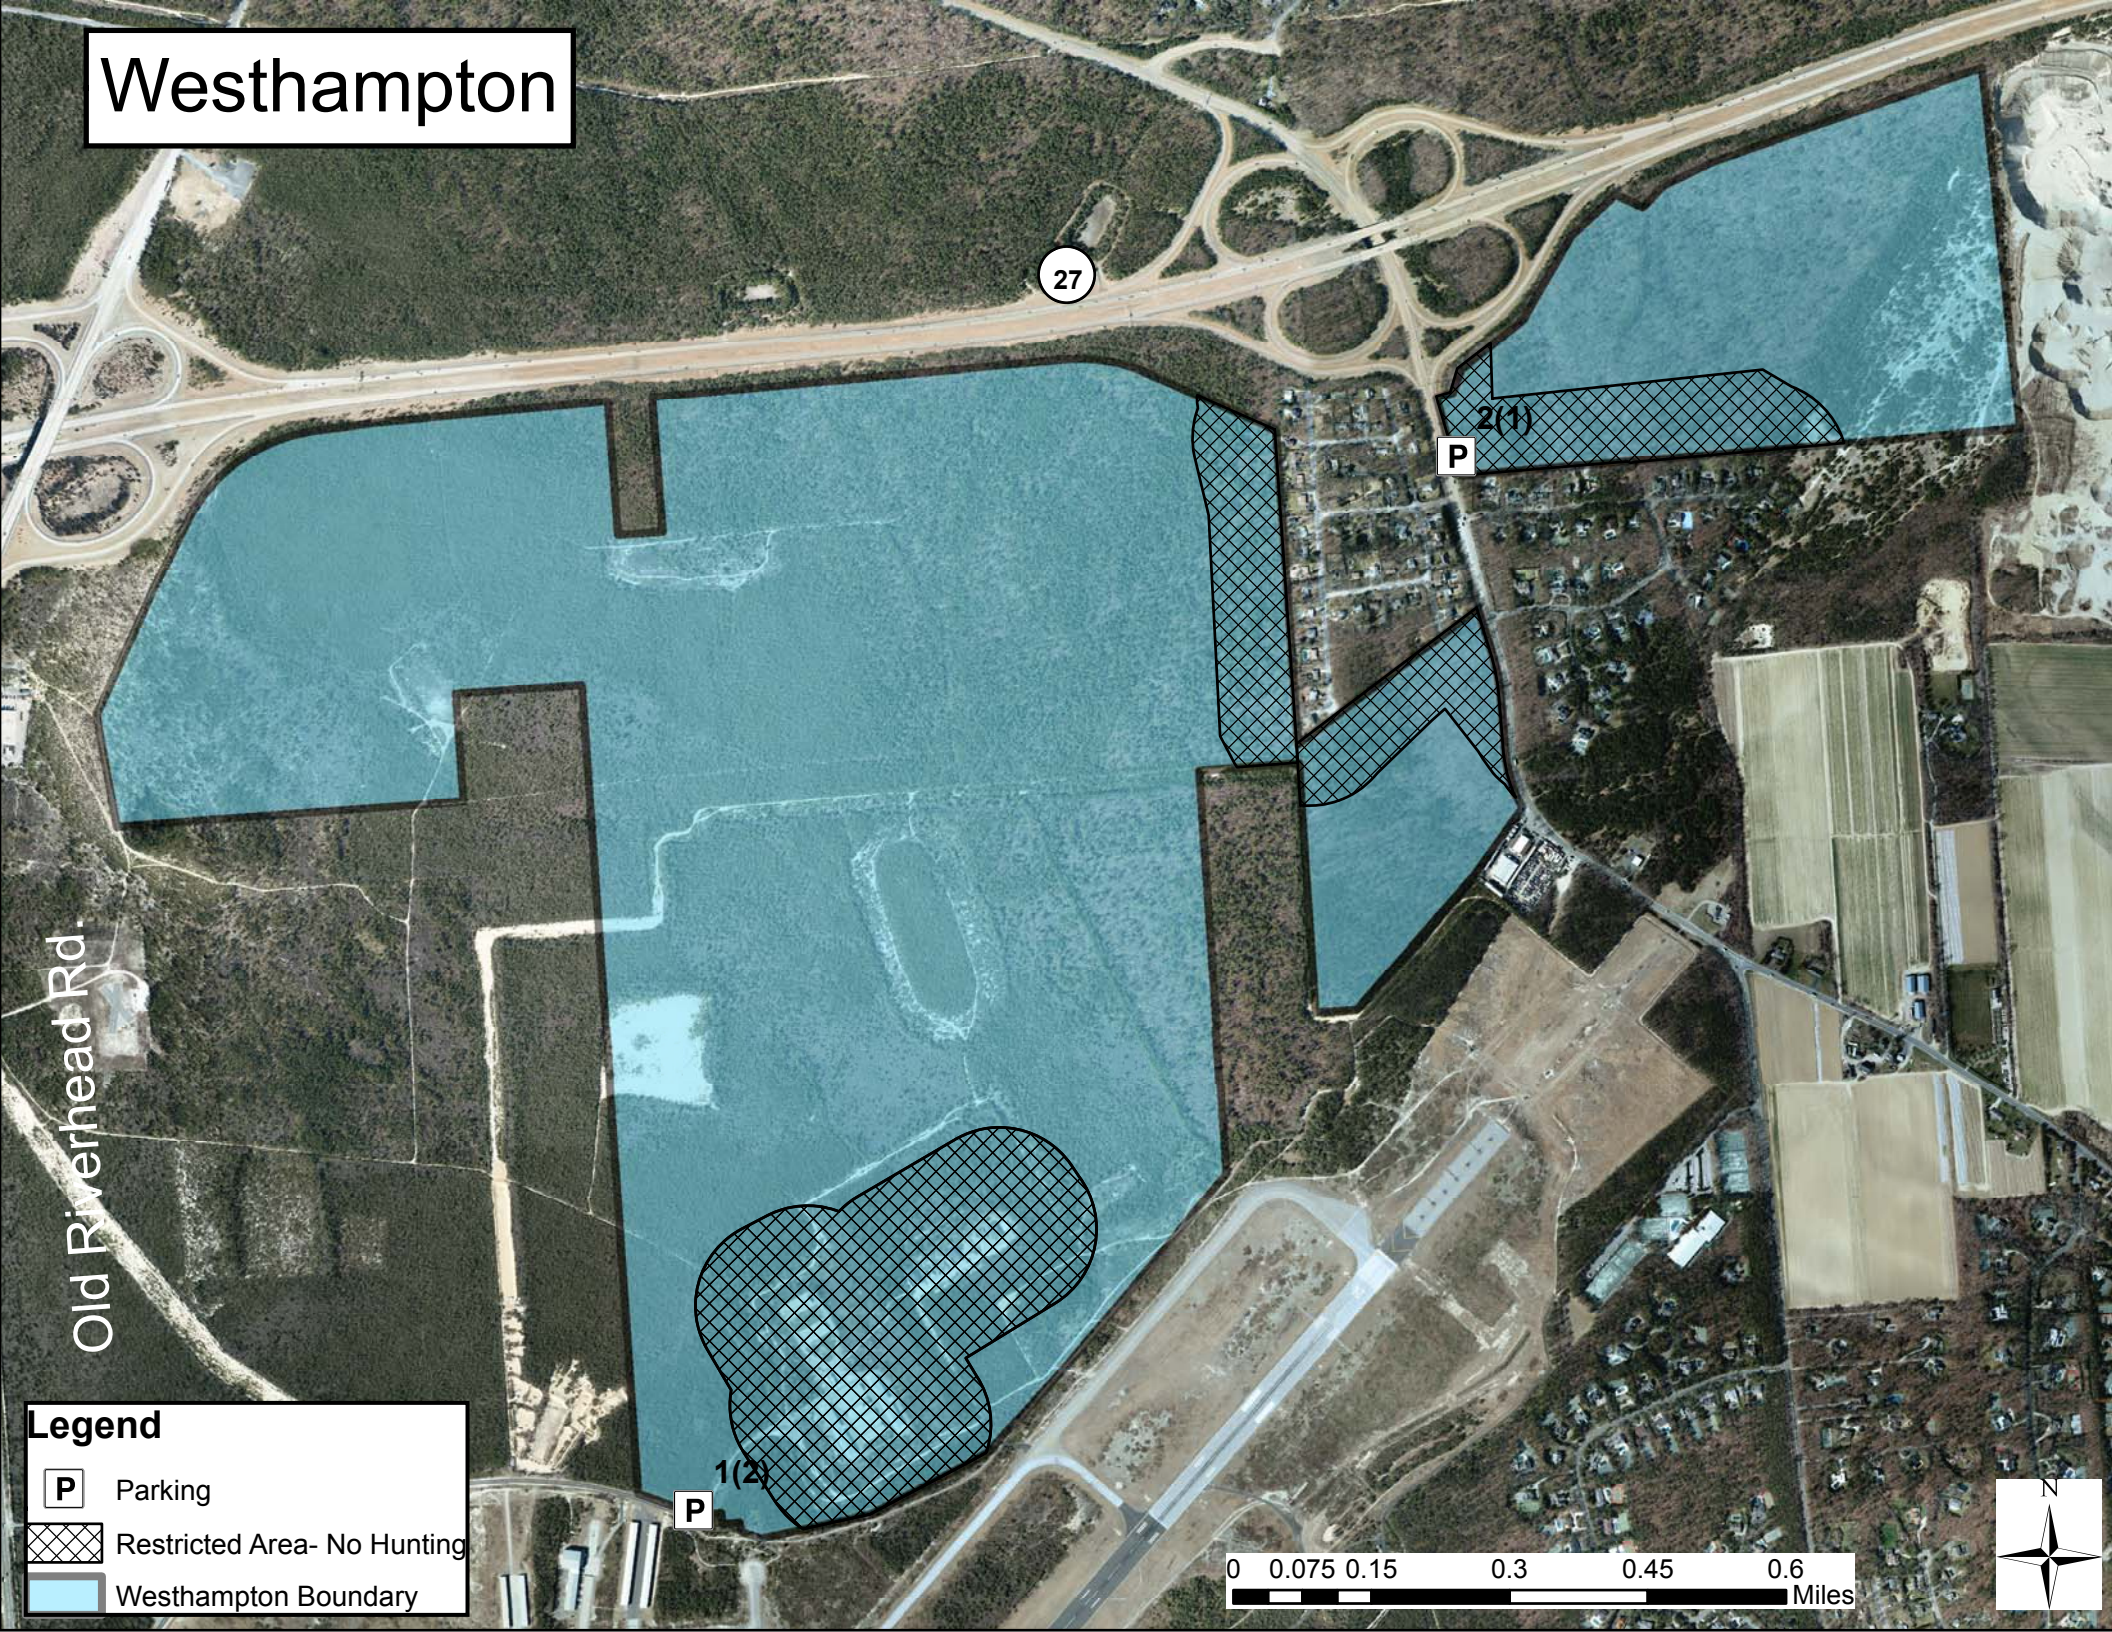

Westhampton

Old Riverhead Rd.

27

2(1)
P

1(2)
P

Legend

- Parking
- Restricted Area- No Hunting
- Westhampton Boundary

0 0.075 0.15 0.3 0.45 0.6 Miles