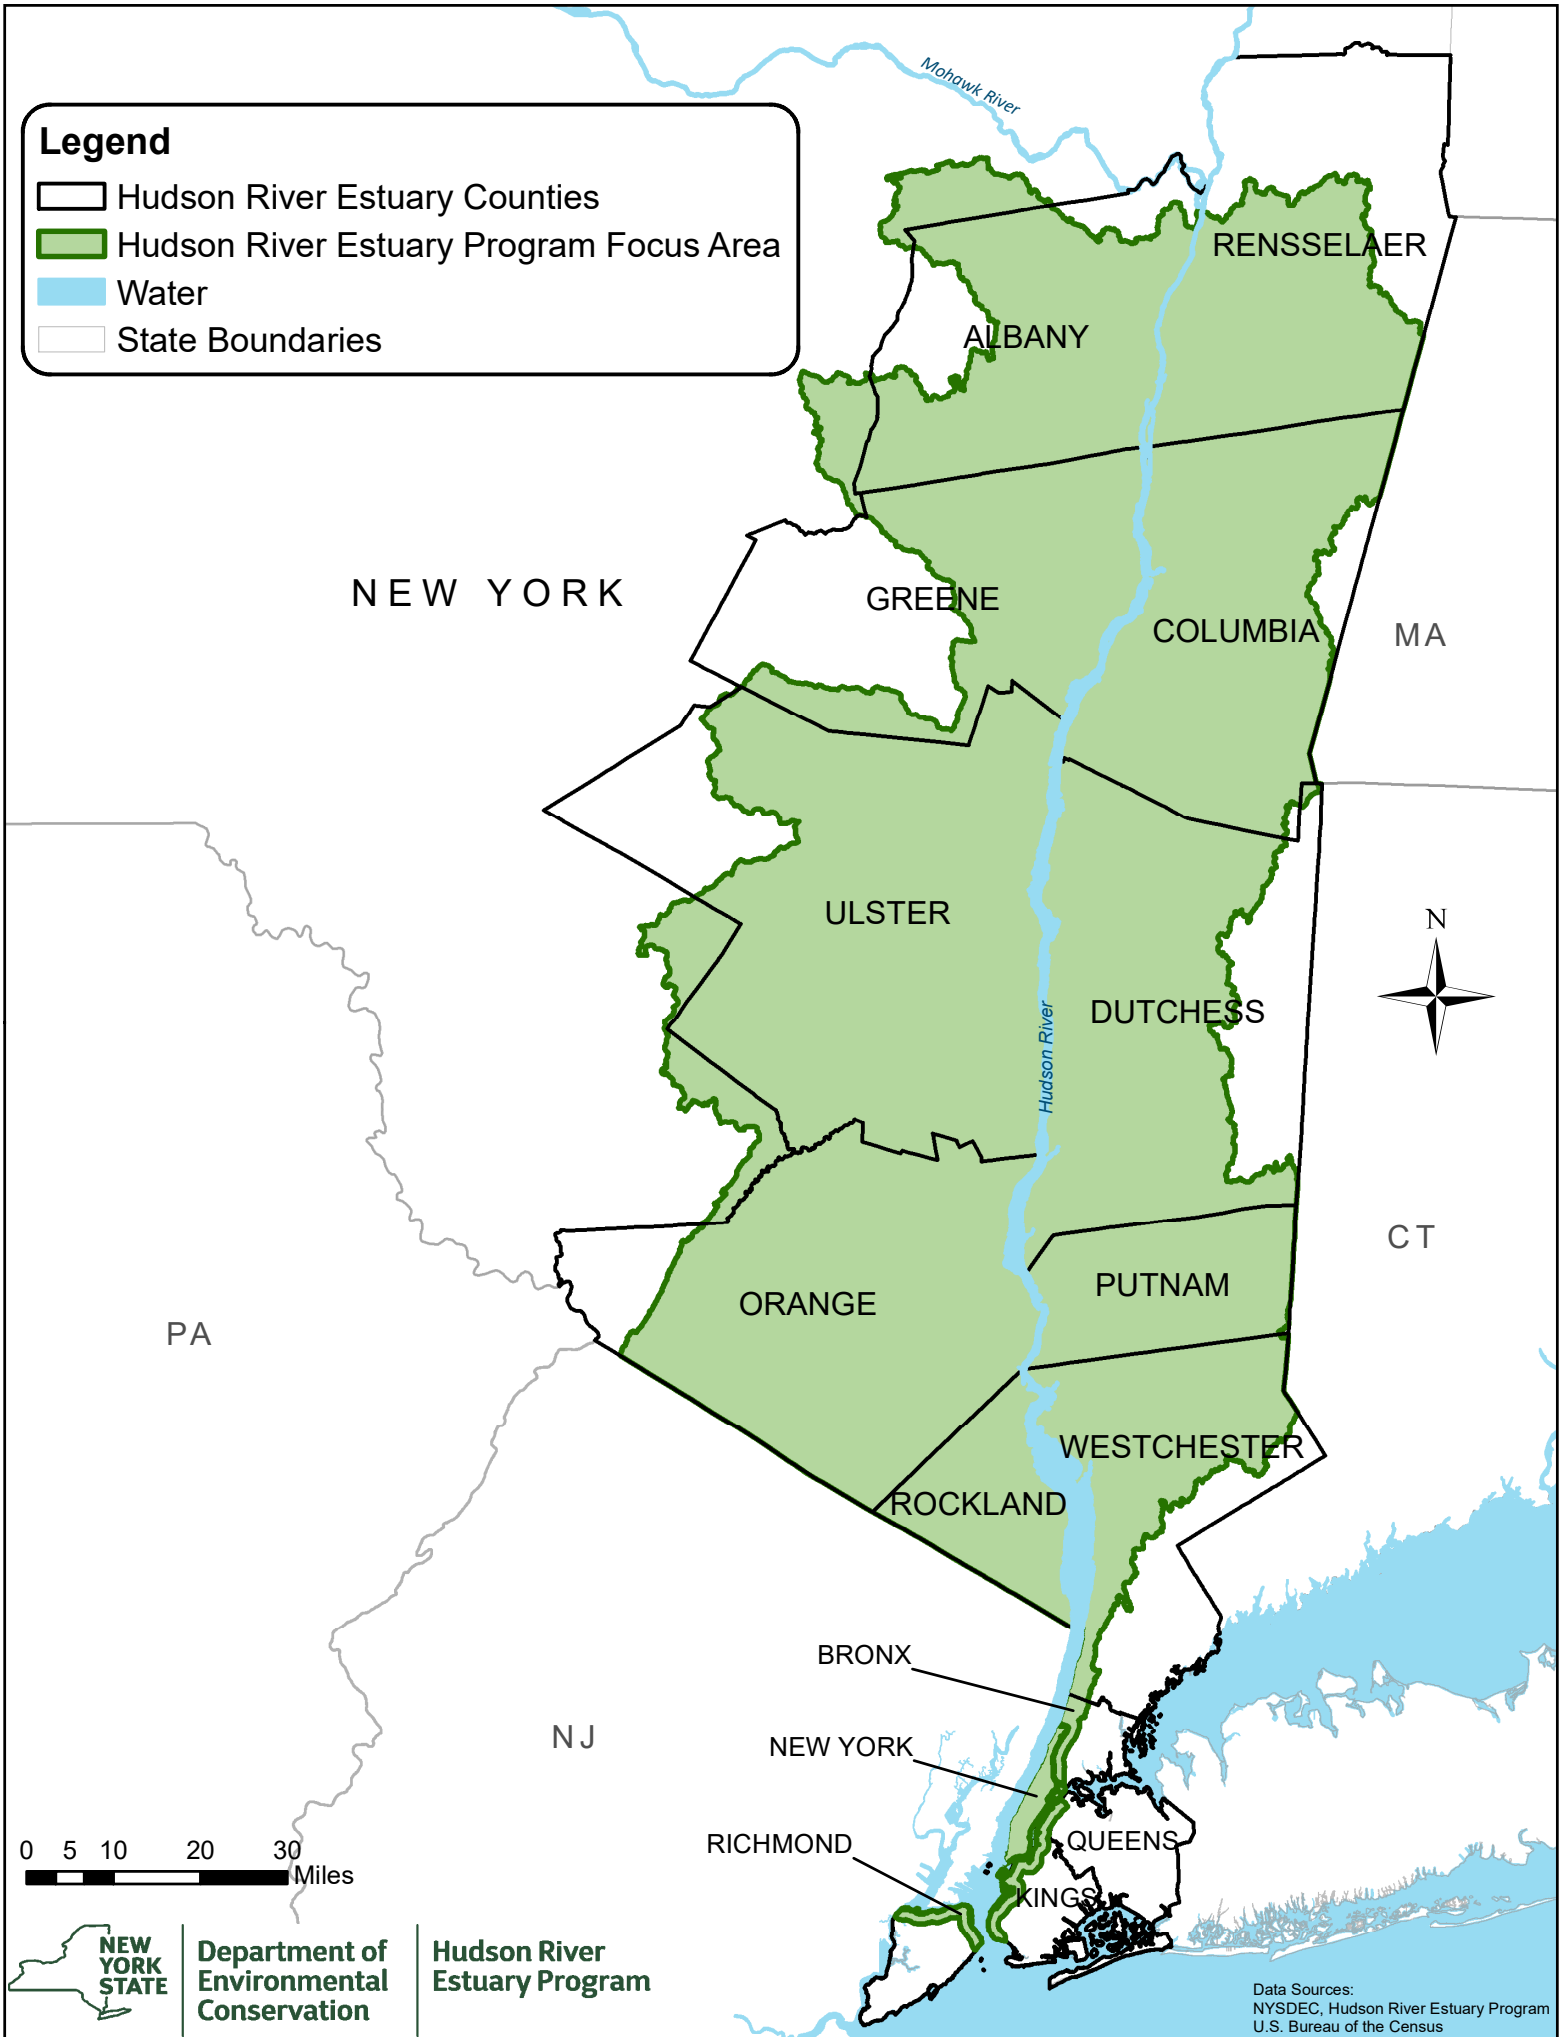

Legend

-  Hudson River Estuary Counties
-  Hudson River Estuary Program Focus Area
-  Water
-  State Boundaries

0 5 10 20 30 Miles

Department of Environmental Conservation

Hudson River Estuary Program

Data Sources:
NYSDEC, Hudson River Estuary Program
U.S. Bureau of the Census