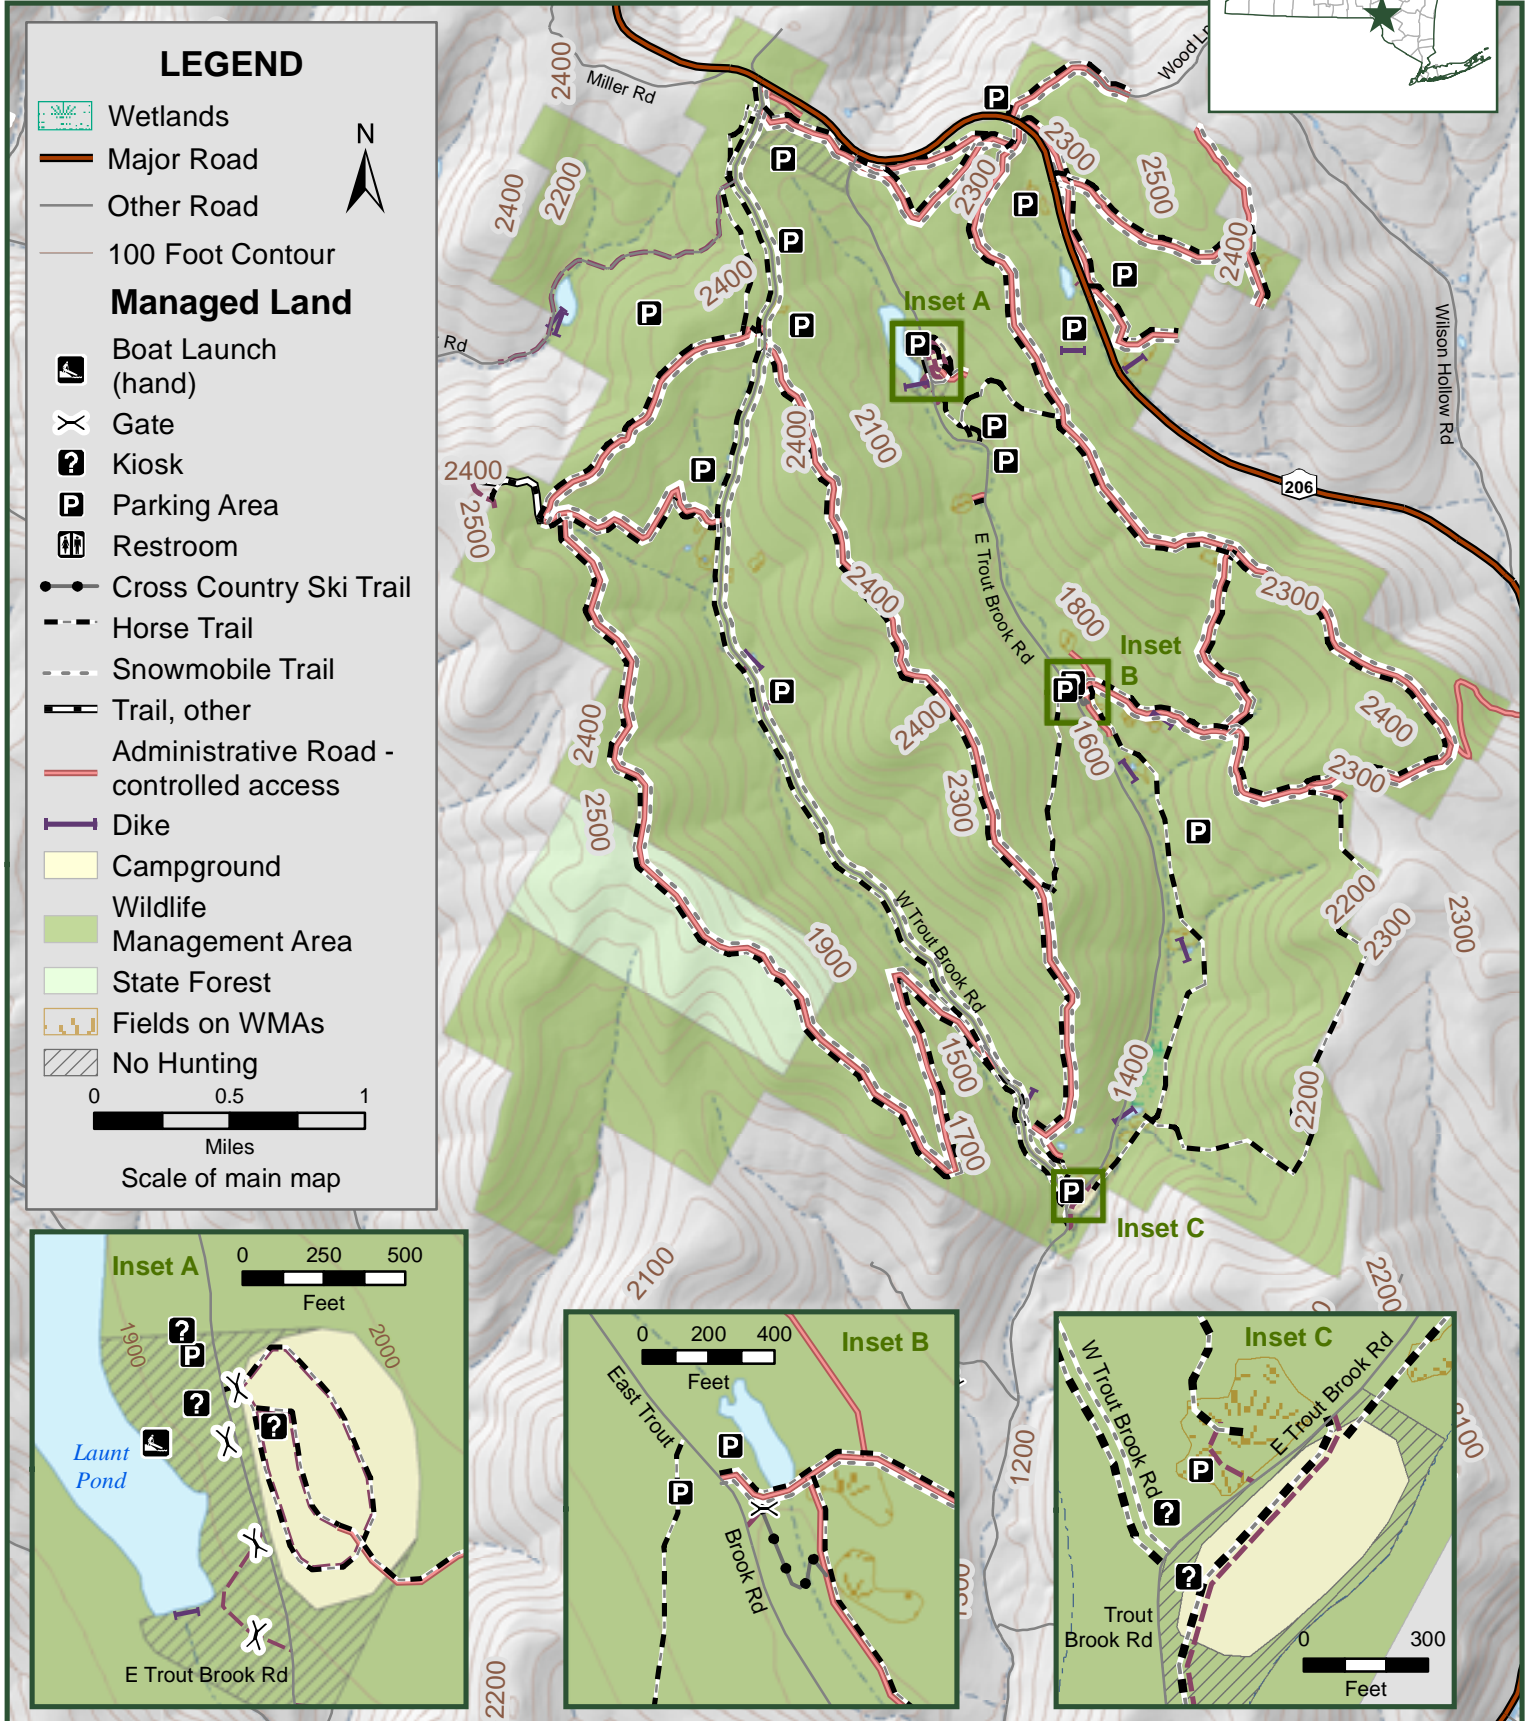

# BEAR SPRING MOUNTAIN

## Wildlife Management Area

Department of  
Environmental  
Conservation

Walton, Colchester, and Hancock, Delaware Co.