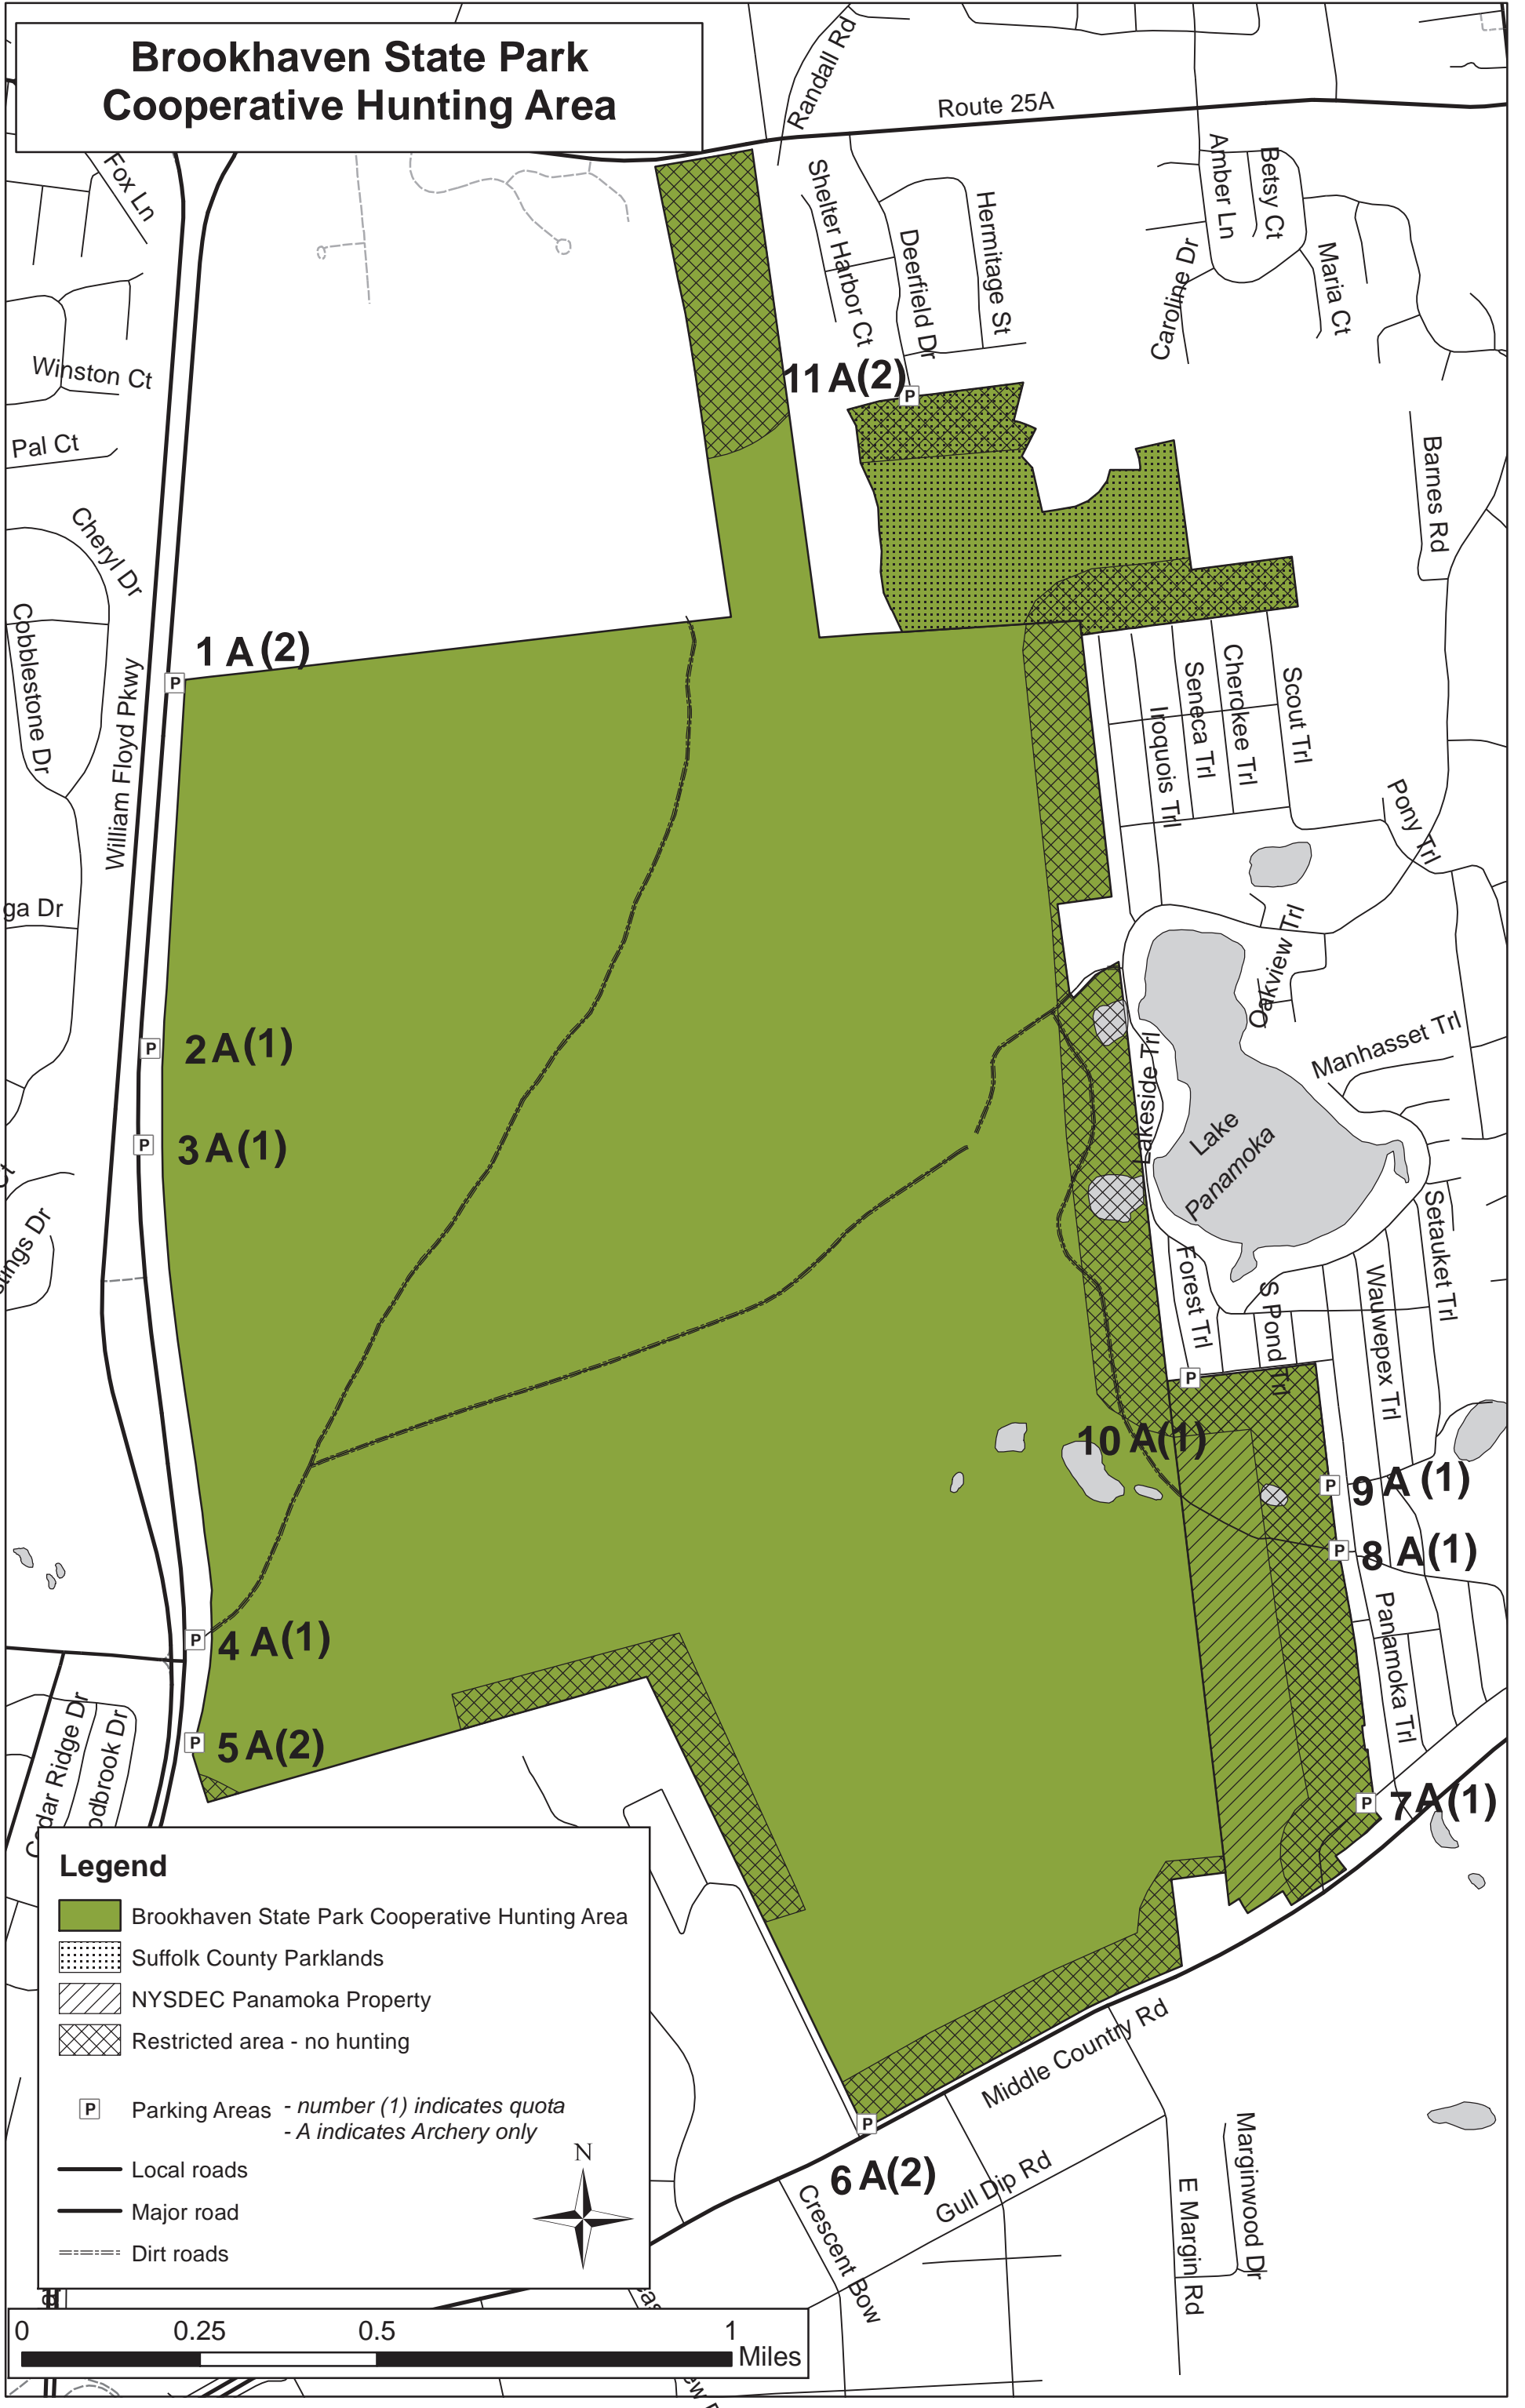

# Brookhaven State Park Cooperative Hunting Area

## Legend

- Brookhaven State Park Cooperative Hunting Area
- Suffolk County Parklands
- NYSDEC Panamoka Property
- Restricted area - no hunting
- P Parking Areas - *number (1) indicates quota*  
- *A indicates Archery only*
- Local roads
- Major road
- Dirt roads