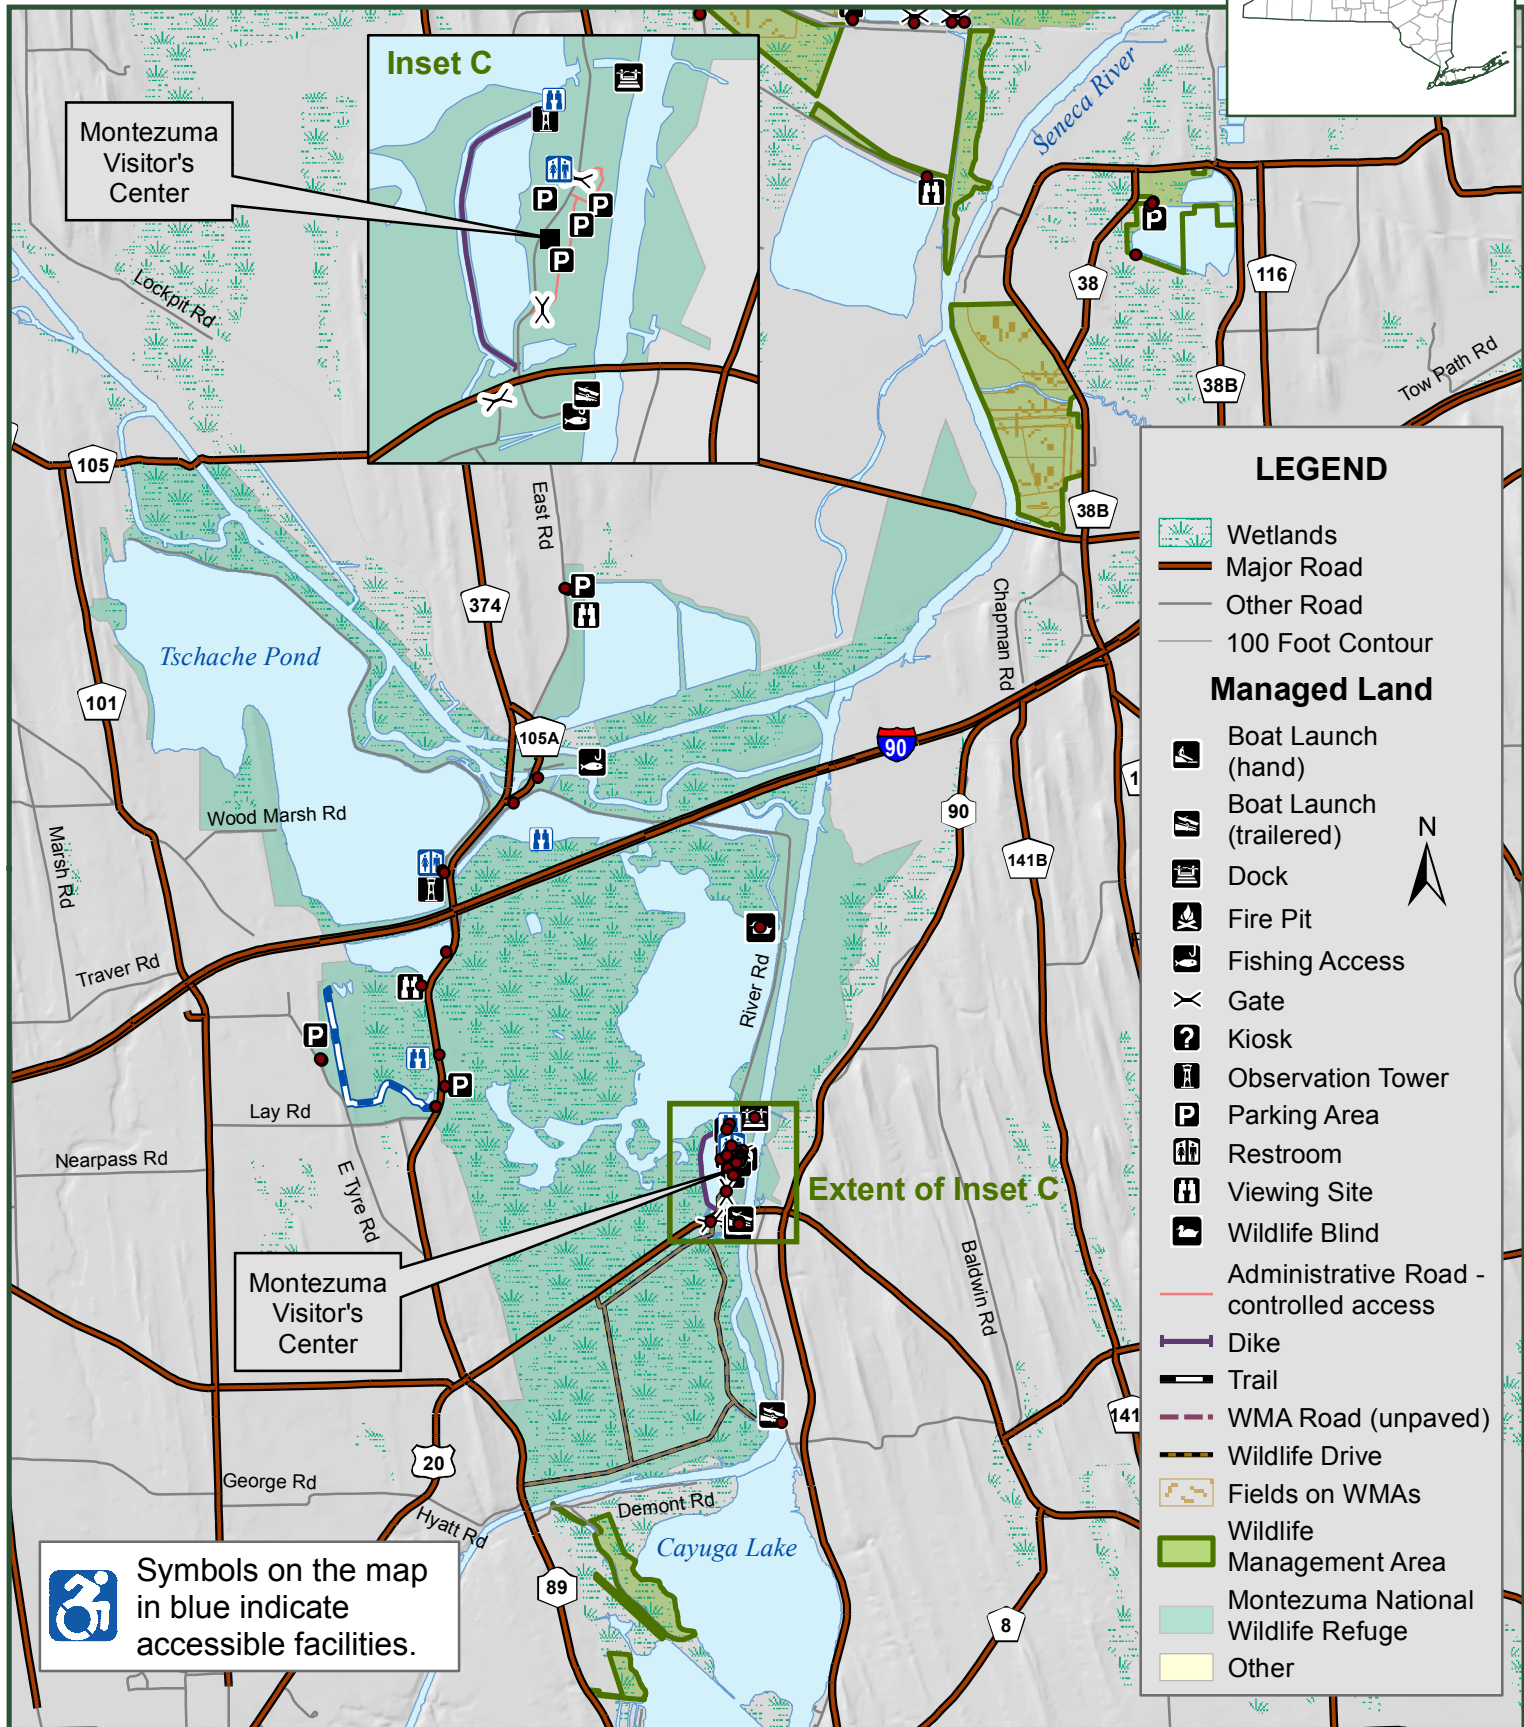

NORTHERN MONTEZUMA, Map #2

Wildlife Management Area

LEGEND

- Wetlands
- Major Road
- Other Road
- 100 Foot Contour

Managed Land

- Boat Launch (hand)
- Boat Launch (trailed)
- Dock
- Fire Pit
- Fishing Access
- Gate
- Kiosk
- Observation Tower
- Parking Area
- Restroom
- Viewing Site
- Wildlife Blind

N

- Administrative Road - controlled access
- Dike
- Trail
- WMA Road (unpaved)
- Wildlife Drive
- Fields on WMAs
- Wildlife Management Area
- Montezuma National Wildlife Refuge
- Other

Symbols on the map in blue indicate accessible facilities.

Department of Environmental Conservation

Conquest, Mentz & Montezuma, Cayuga Co.;
Butler & Savannah, Wayne Co.;
Seneca Falls, Seneca Co.