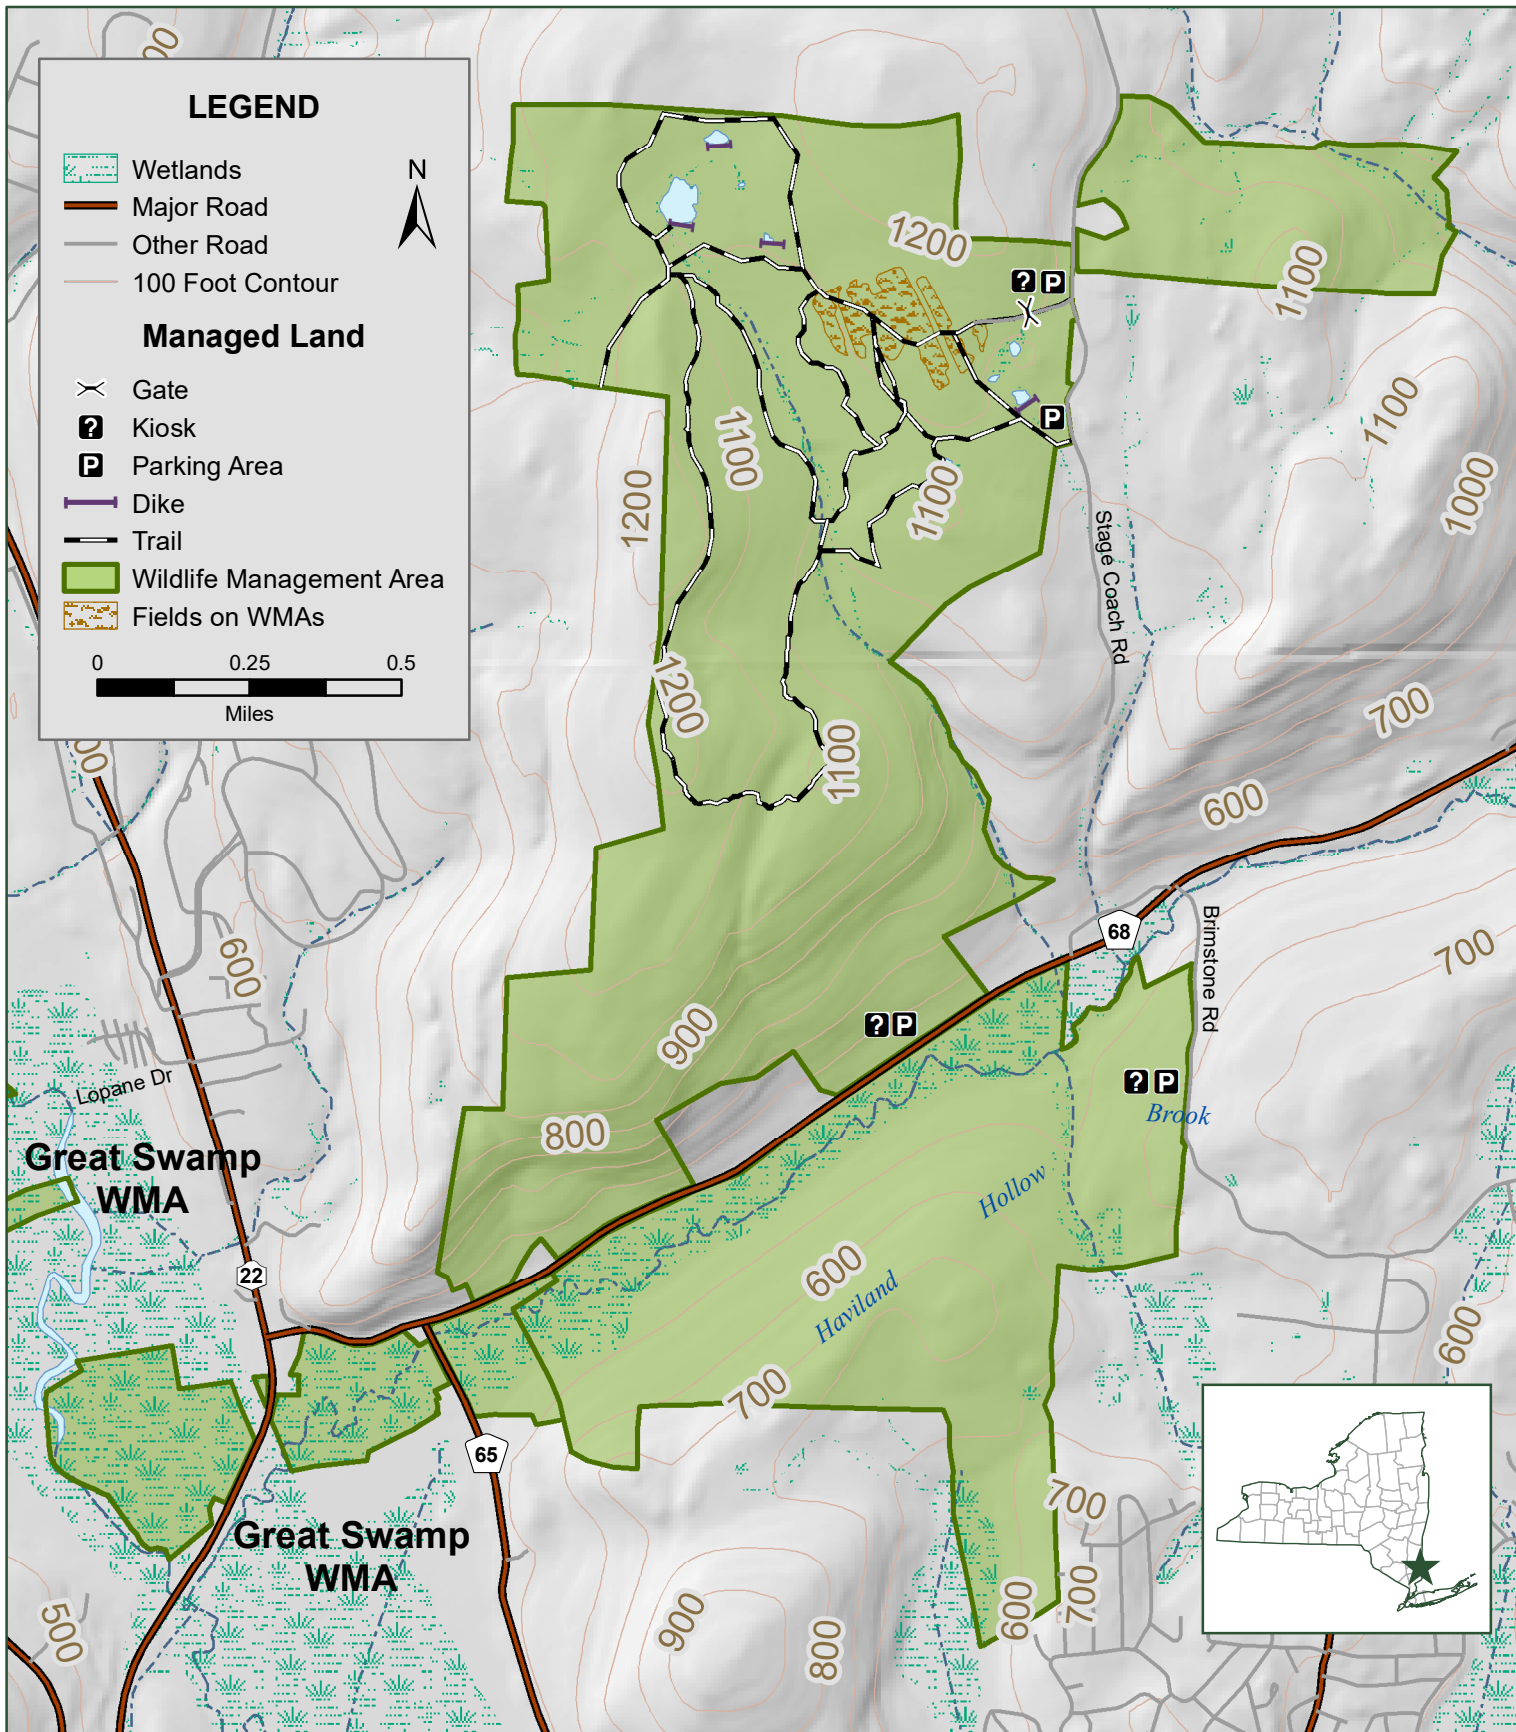

CRANBERRY MOUNTAIN

Wildlife Management Area

Department of
Environmental
Conservation

Patterson, Putnam Co.