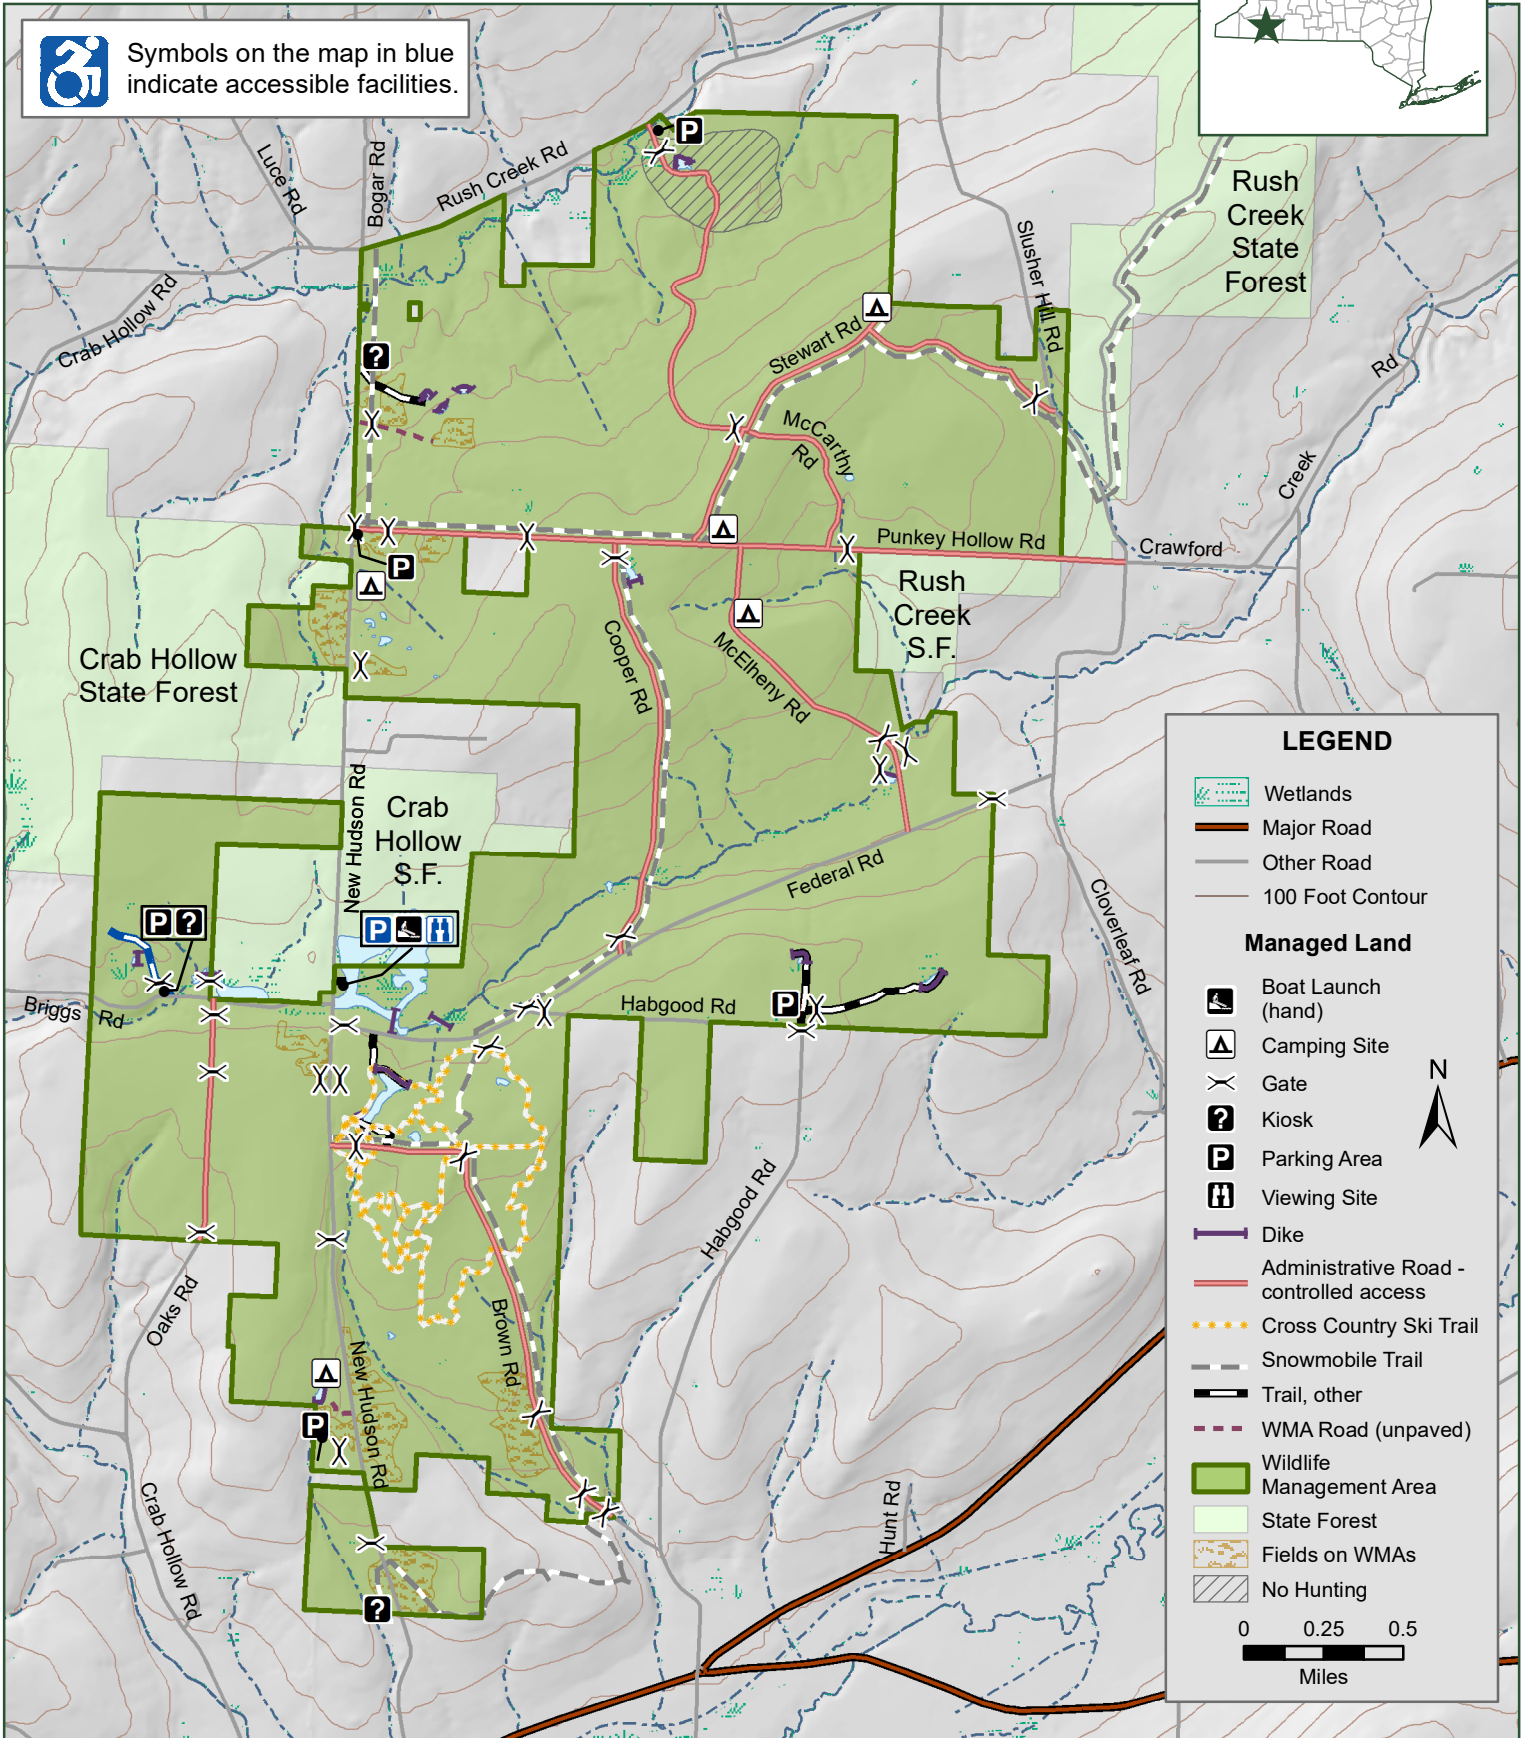

HANGING BOG

Wildlife Management Area

Symbols on the map in blue indicate accessible facilities.

LEGEND

- Wetlands
 - Major Road
 - Other Road
 - 100 Foot Contour
- Managed Land**
- Boat Launch (hand)
 - Camping Site
 - Gate
 - Kiosk
 - Parking Area
 - Viewing Site
 - Dike
 - Administrative Road - controlled access
 - Cross Country Ski Trail
 - Snowmobile Trail
 - Trail, other
 - WMA Road (unpaved)
 - Wildlife Management Area
 - State Forest
 - Fields on WMAs
 - No Hunting
- 0 0.25 0.5
Miles