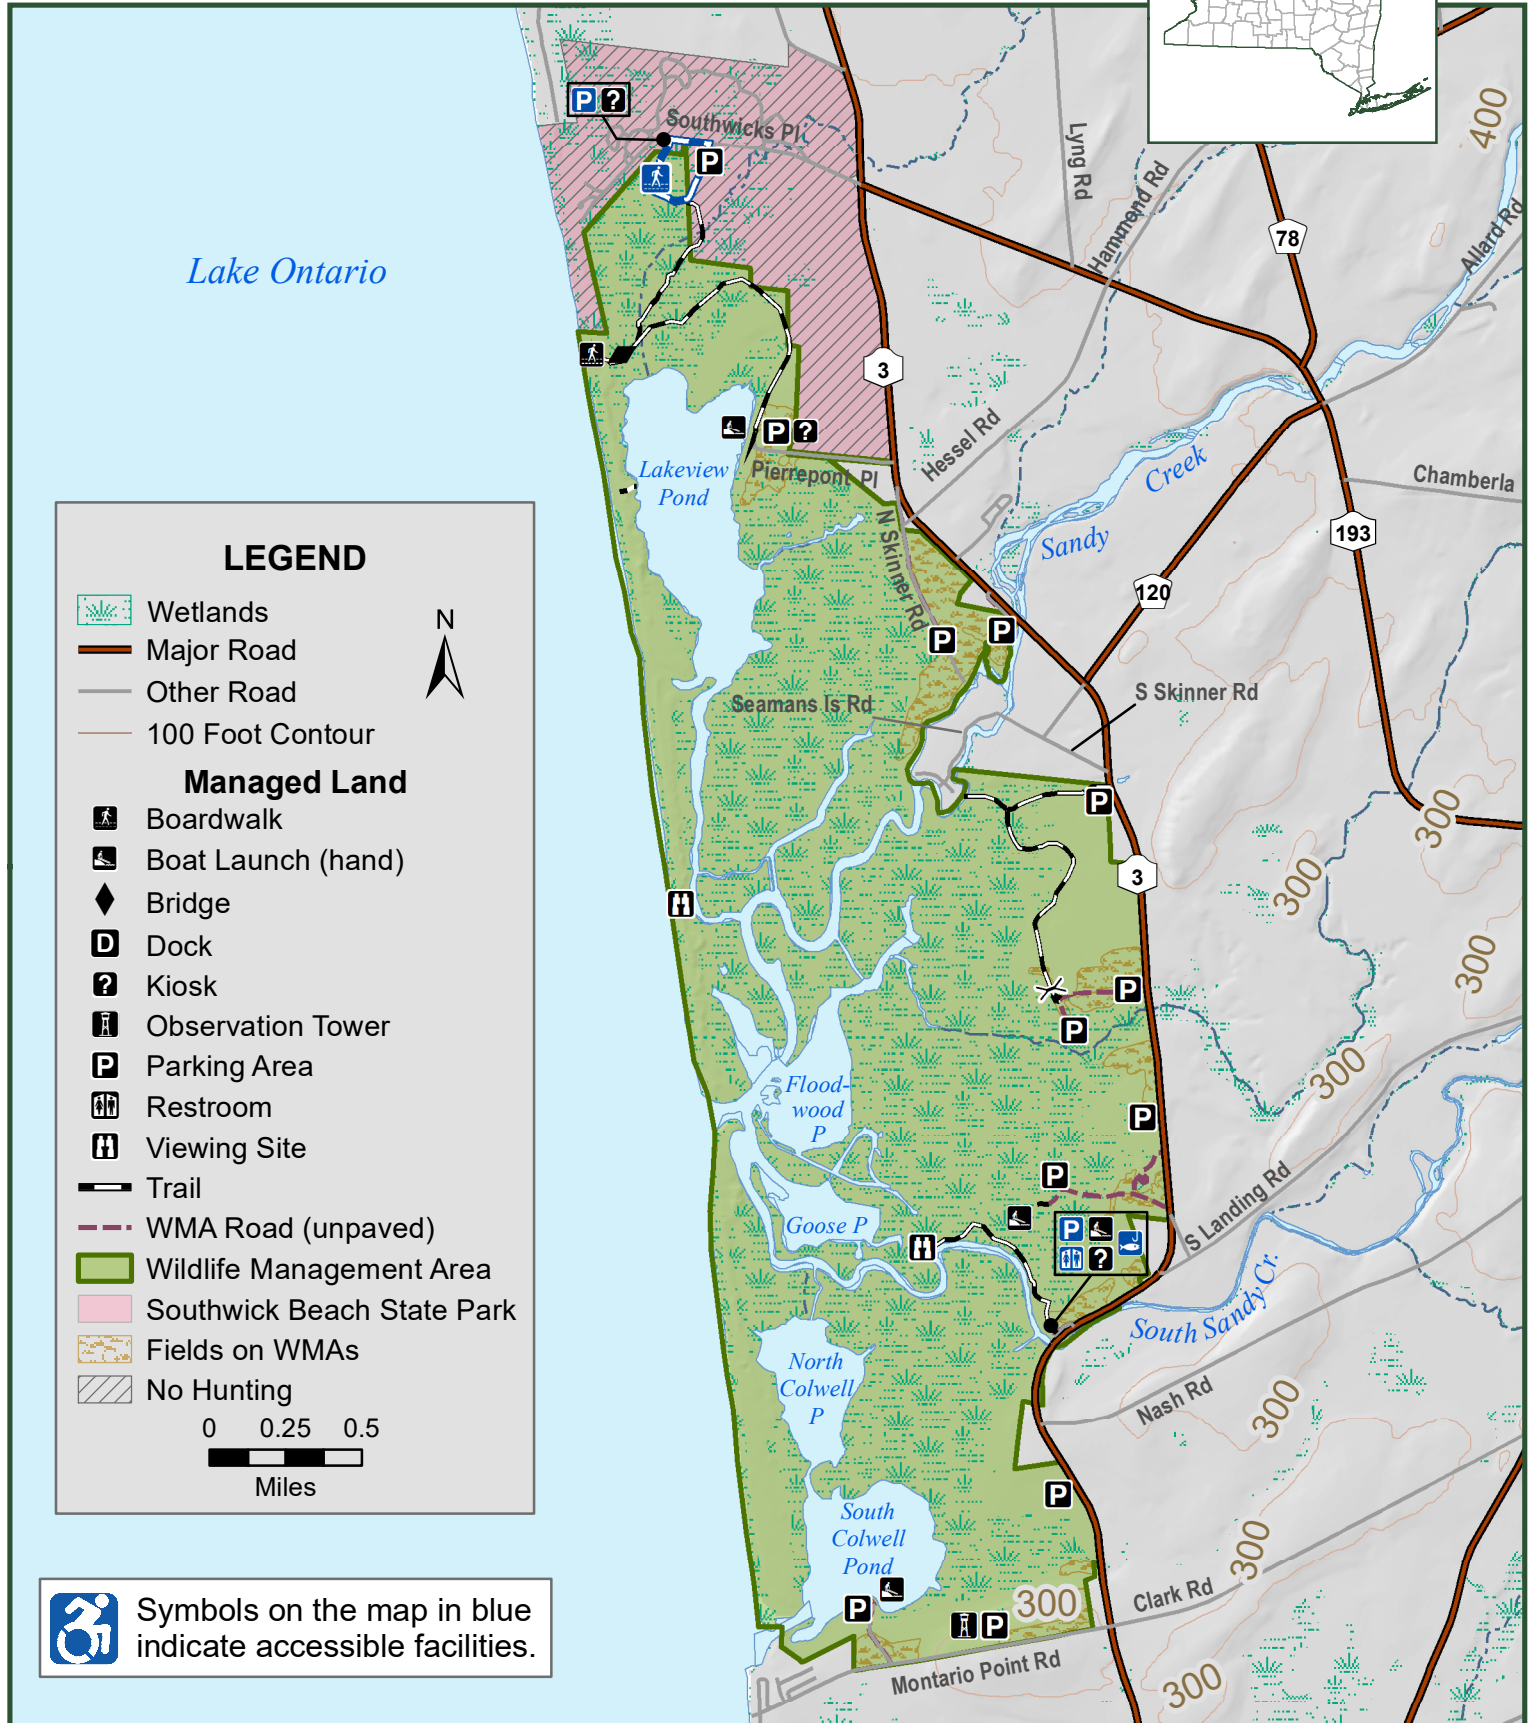

LAKEVIEW

Wildlife Management Area

Department of
Environmental
Conservation

Ellisburg, Jefferson Co.