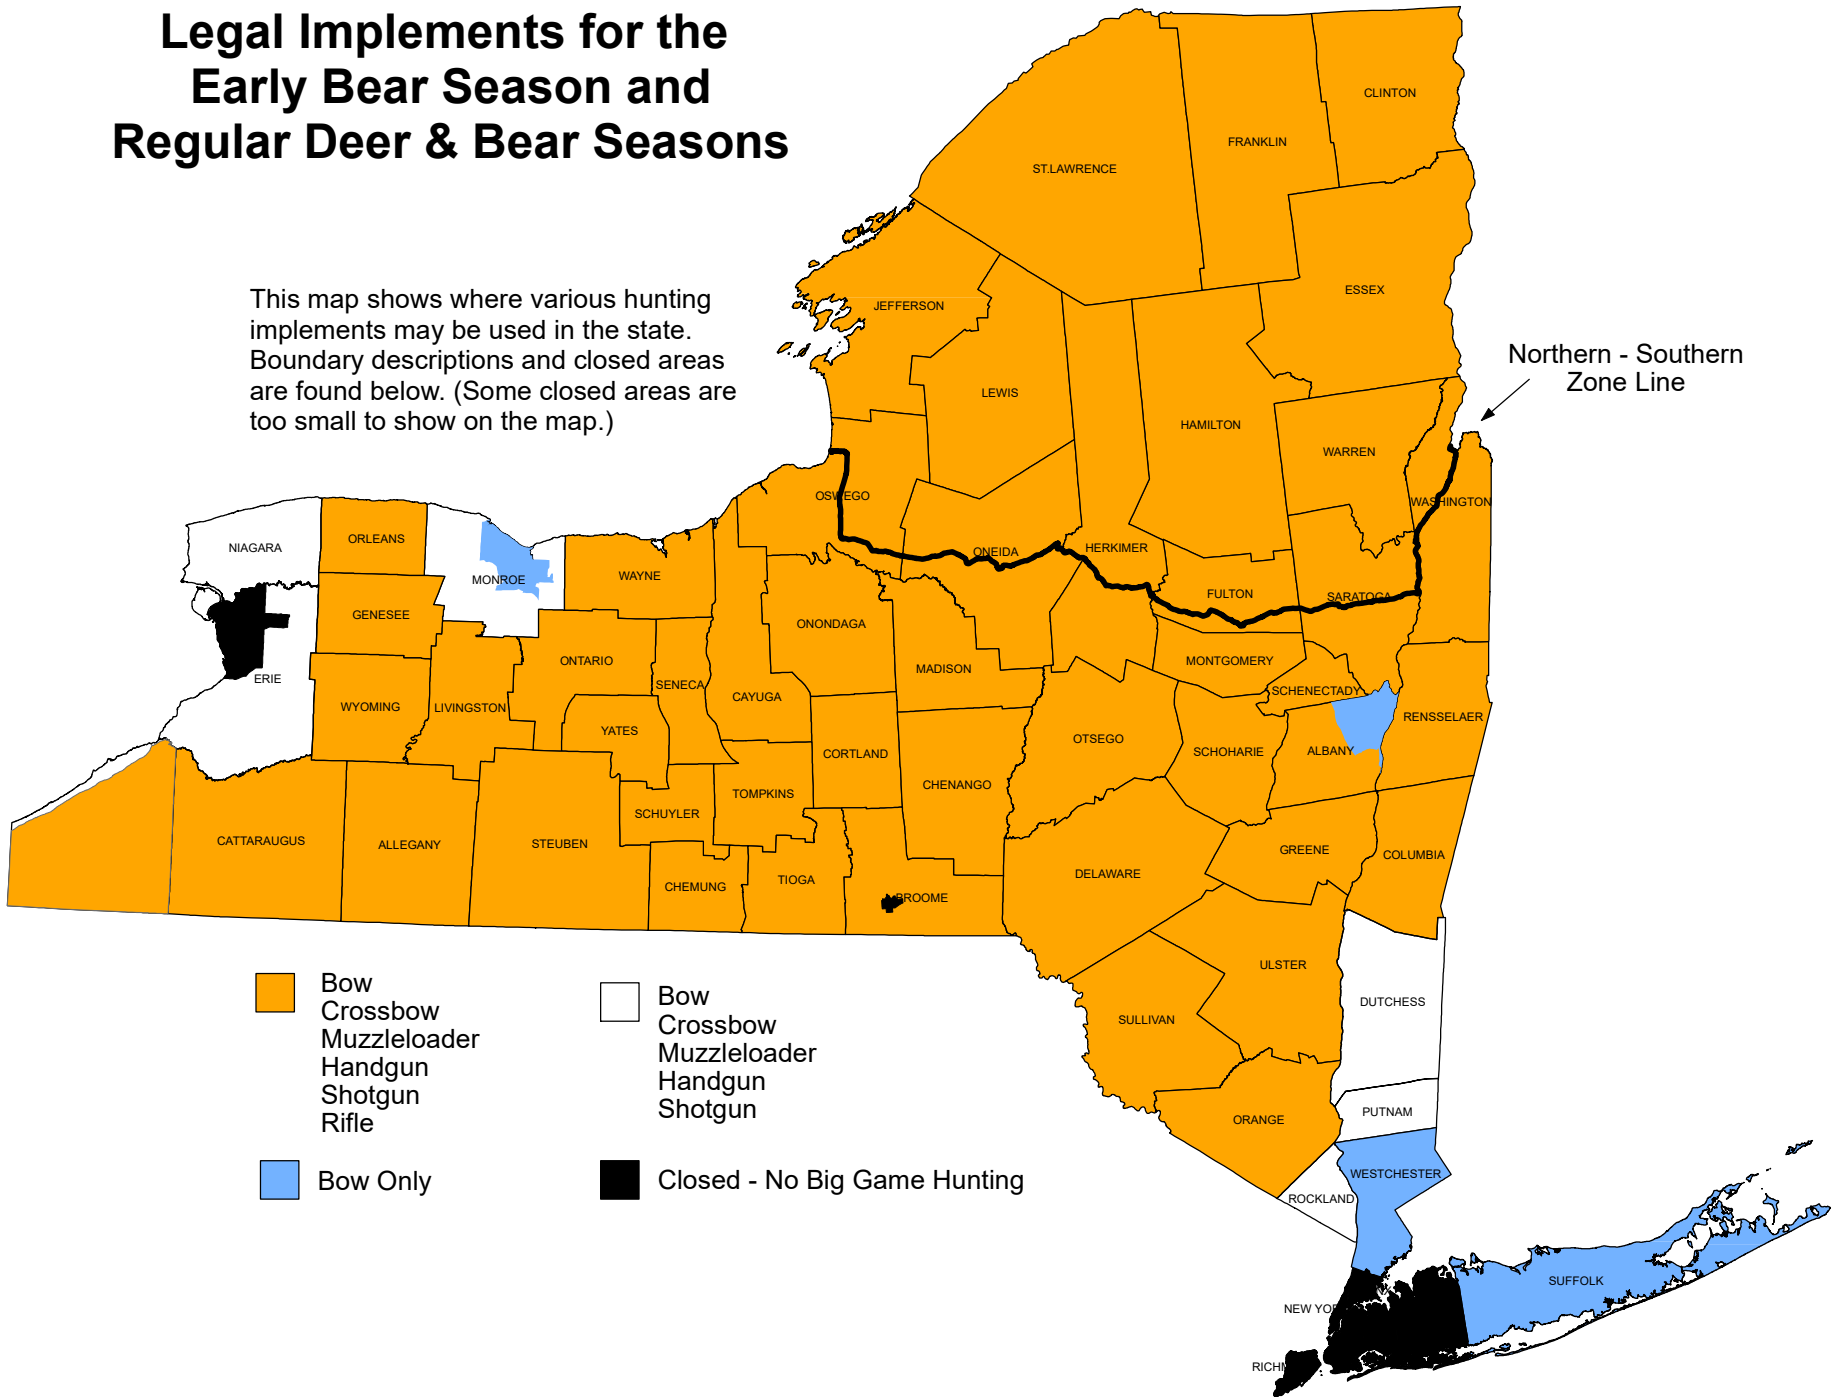

# Legal Implements for the Early Bear Season and Regular Deer & Bear Seasons

This map shows where various hunting implements may be used in the state. Boundary descriptions and closed areas are found below. (Some closed areas are too small to show on the map.)

Northern - Southern Zone Line

- Bow  
Crossbow  
Muzzleloader  
Handgun  
Shotgun  
Rifle
- Bow  
Crossbow  
Muzzleloader  
Handgun  
Shotgun
- Bow Only
- Closed - No Big Game Hunting