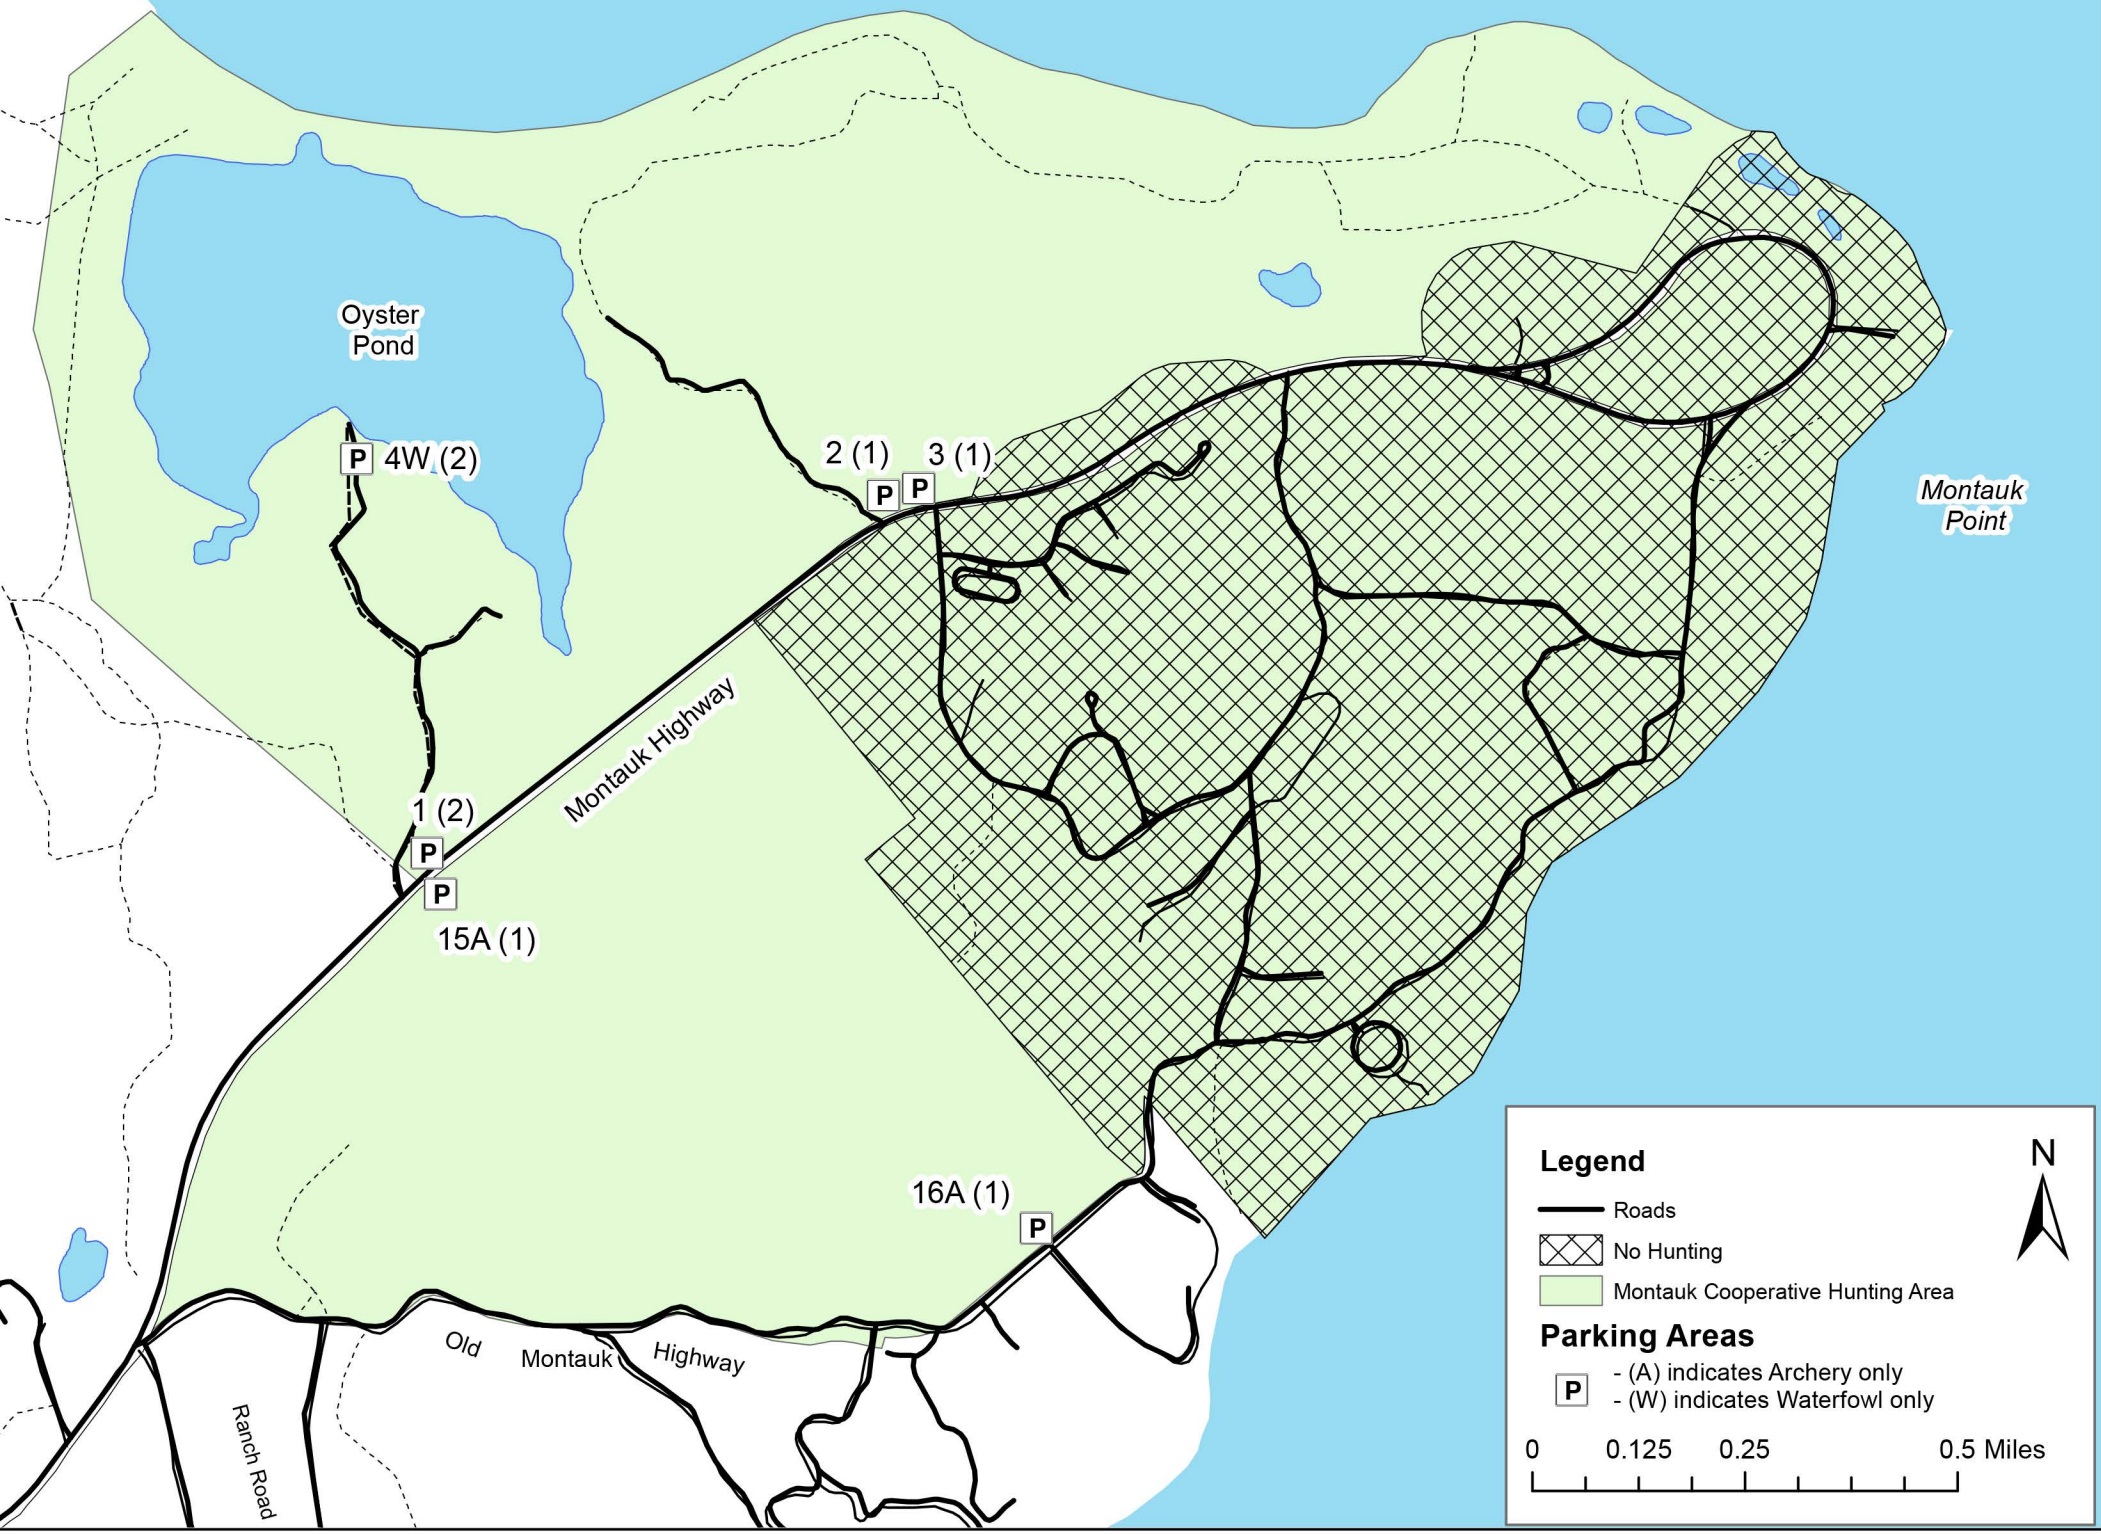

Montauk State Park Cooperative Hunting Area

Oyster Pond

P 4W (2)

2 (1) 3 (1)

P P

1 (2)

P

P

15A (1)

Montauk Highway

16A (1)

P

Old Montauk Highway

Ranch Road

Montauk Point

Legend

- Roads
- ⊠ No Hunting
- Montauk Cooperative Hunting Area

Parking Areas

- P - (A) indicates Archery only
- P - (W) indicates Waterfowl only

0 0.125 0.25 0.5 Miles

N