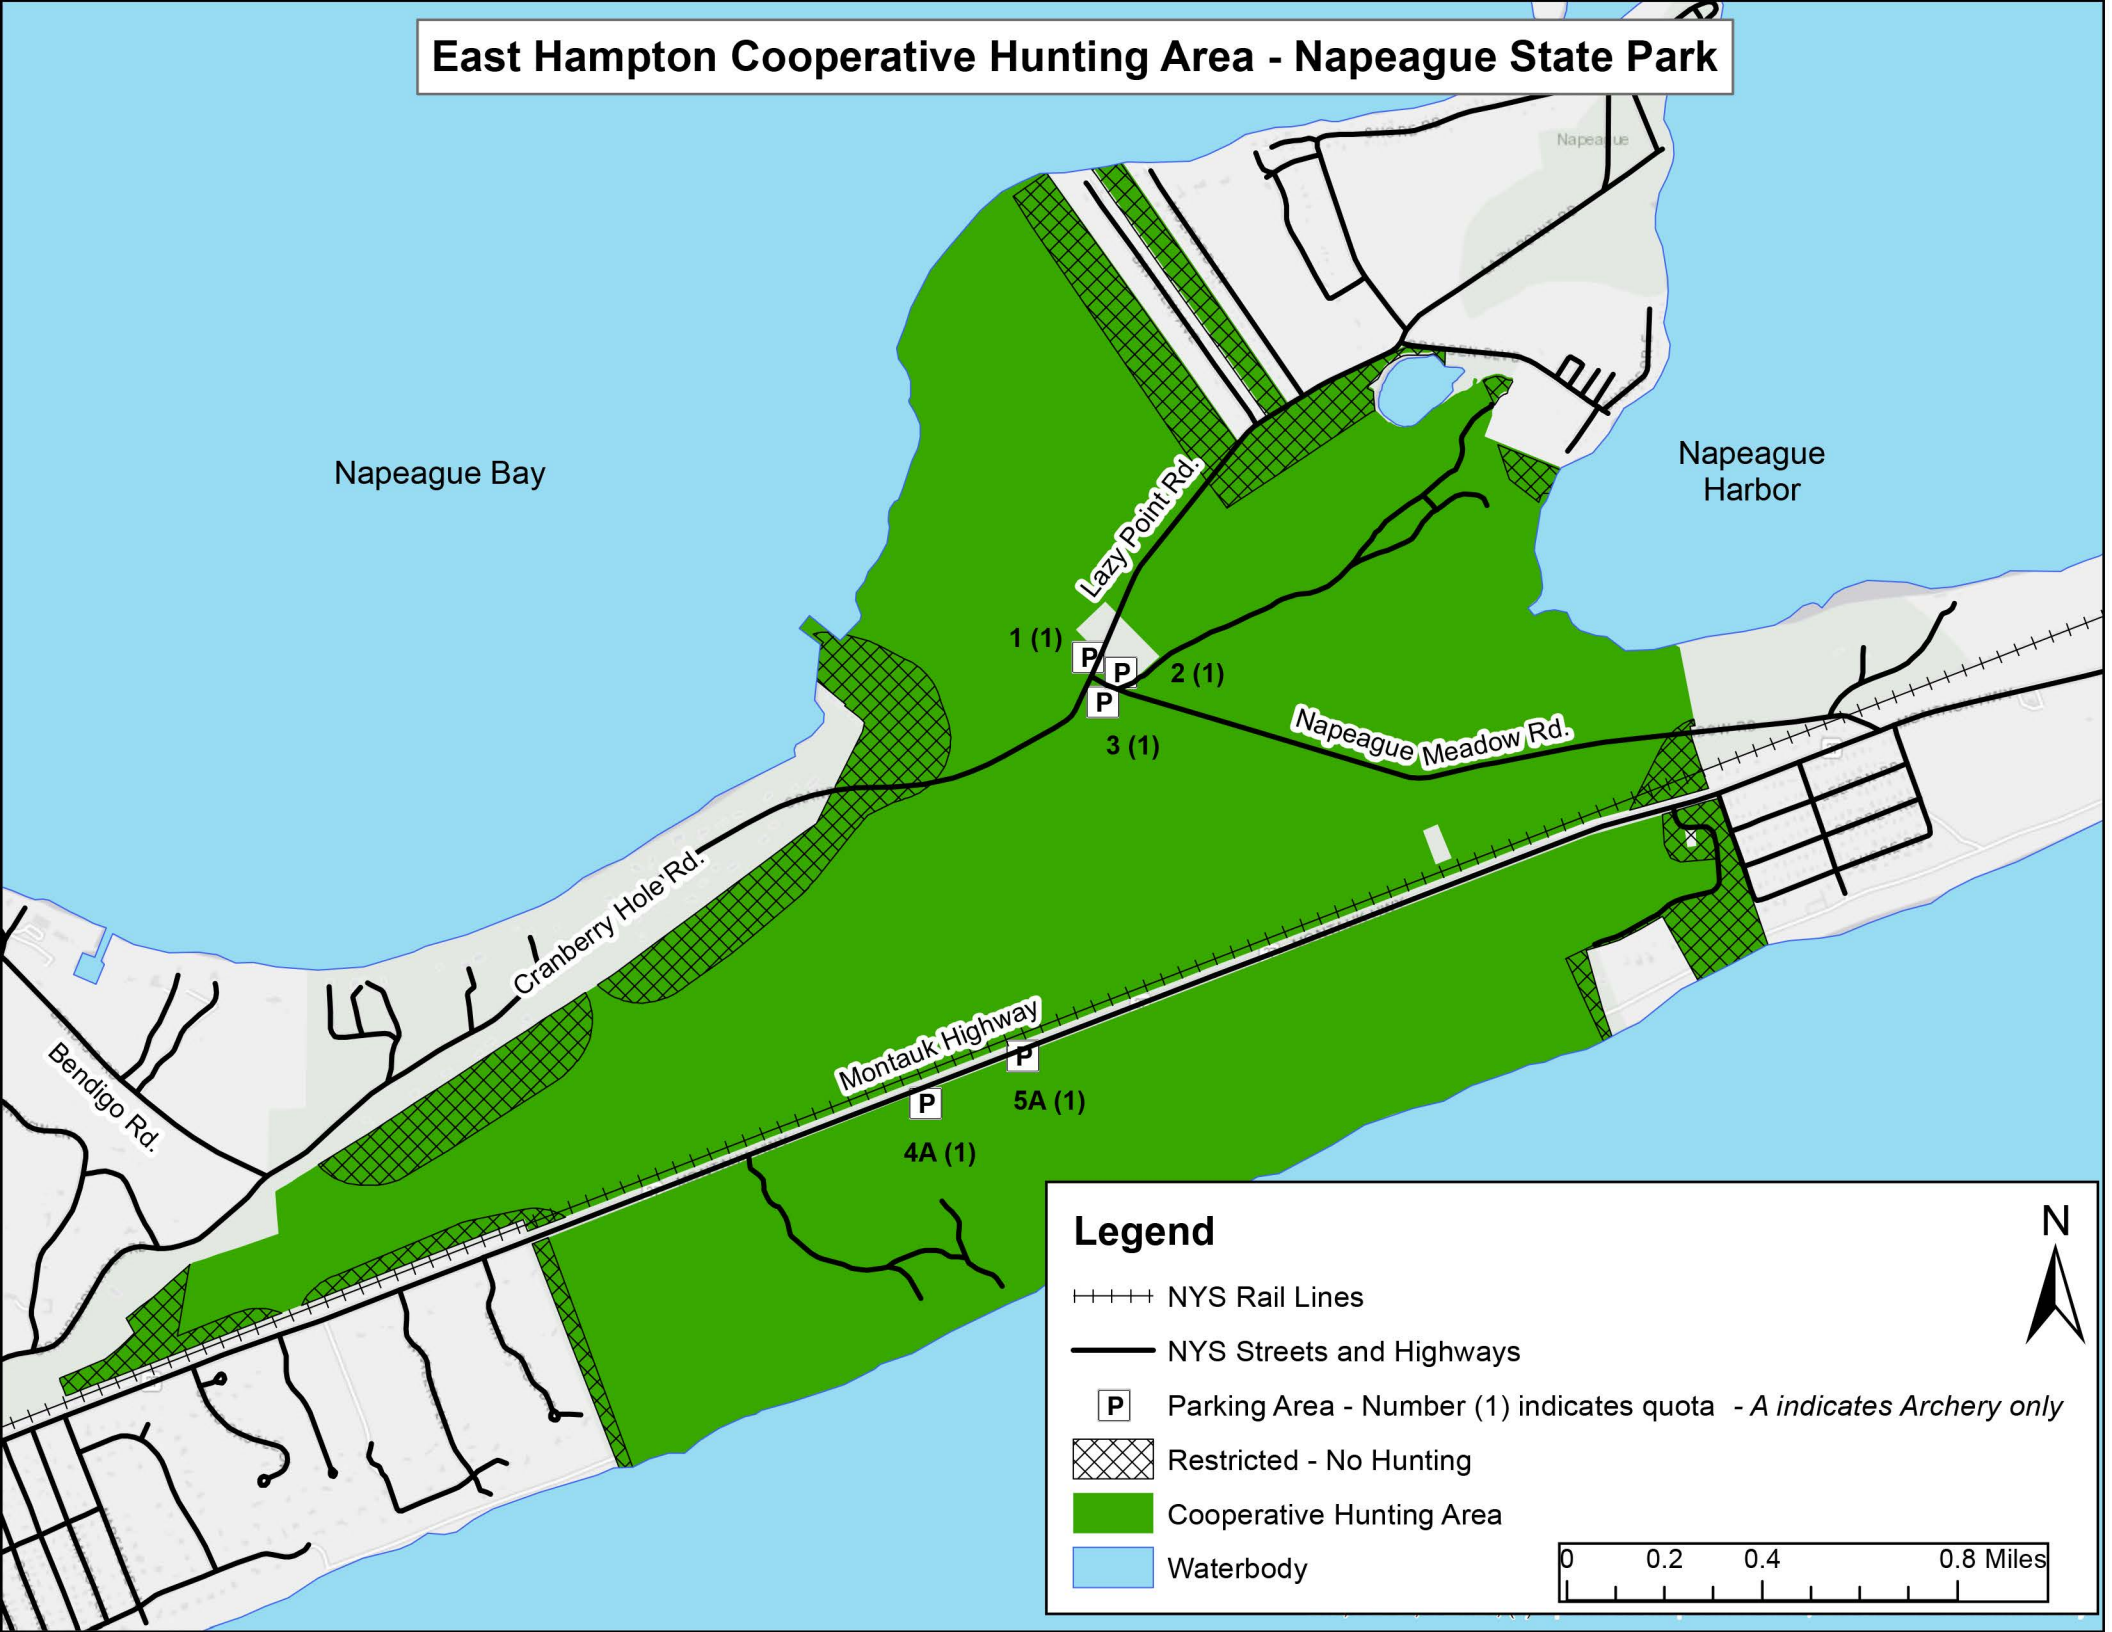

# East Hampton Cooperative Hunting Area - Napeague State Park

Napeague Bay

Napeague Harbor

Lazy Point Rd.

Napeague Meadow Rd.

Cranberry Hole Rd.

Montauk Highway

Bendigo Rd.

## Legend

++++ NYS Rail Lines

— NYS Streets and Highways

P

Parking Area - Number (1) indicates quota - A indicates Archery only

XXXX

Restricted - No Hunting

■

Cooperative Hunting Area

■

Waterbody