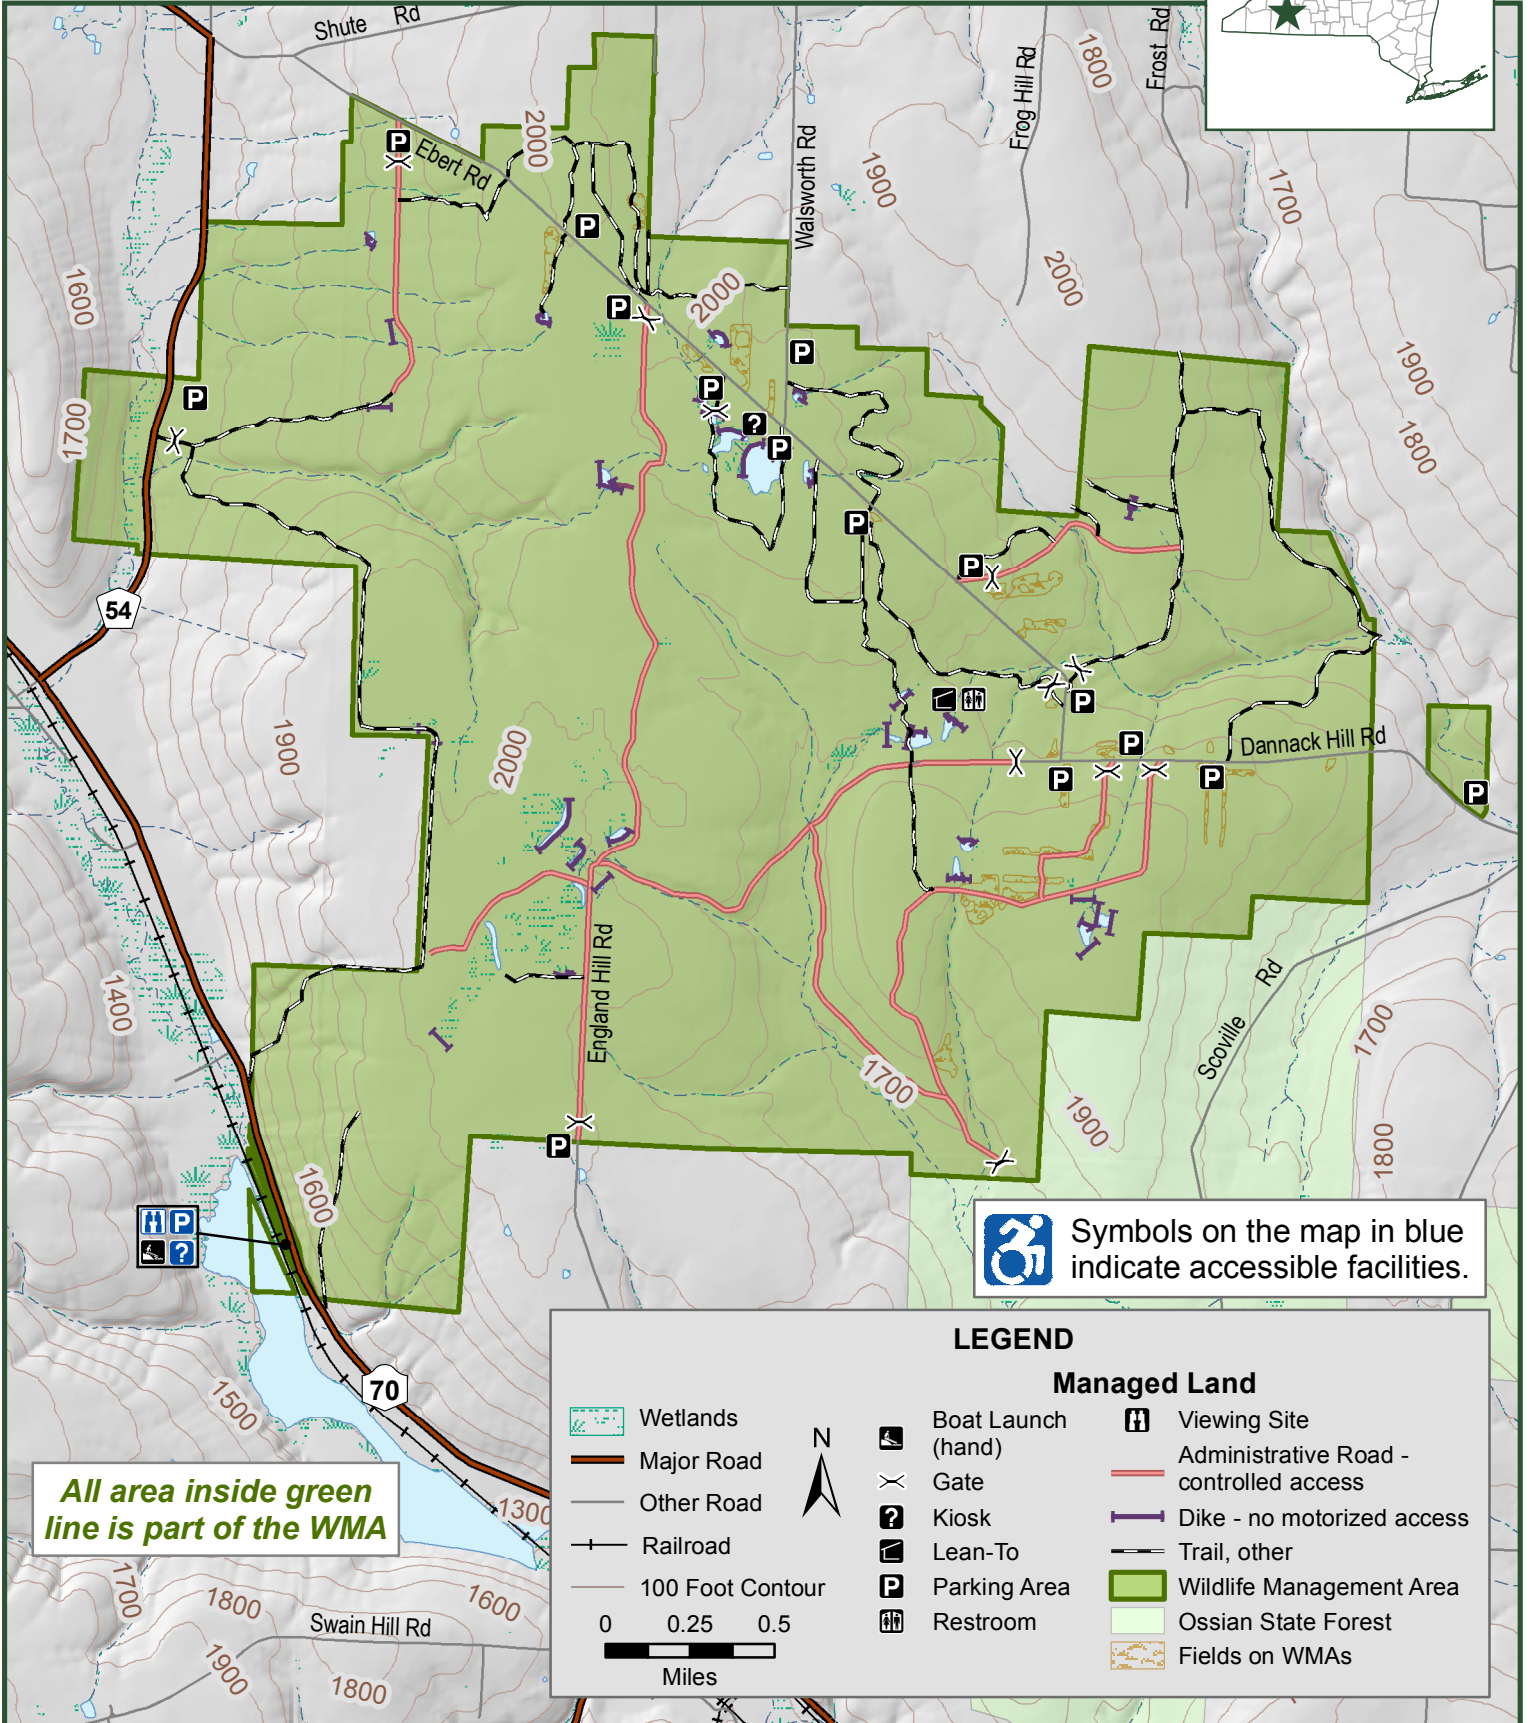

RATTLESNAKE HILL Wildlife Management Area

Department of
Environmental
Conservation

Nunda and Ossian, Livingston Co.;
Grove, Allegany Co.