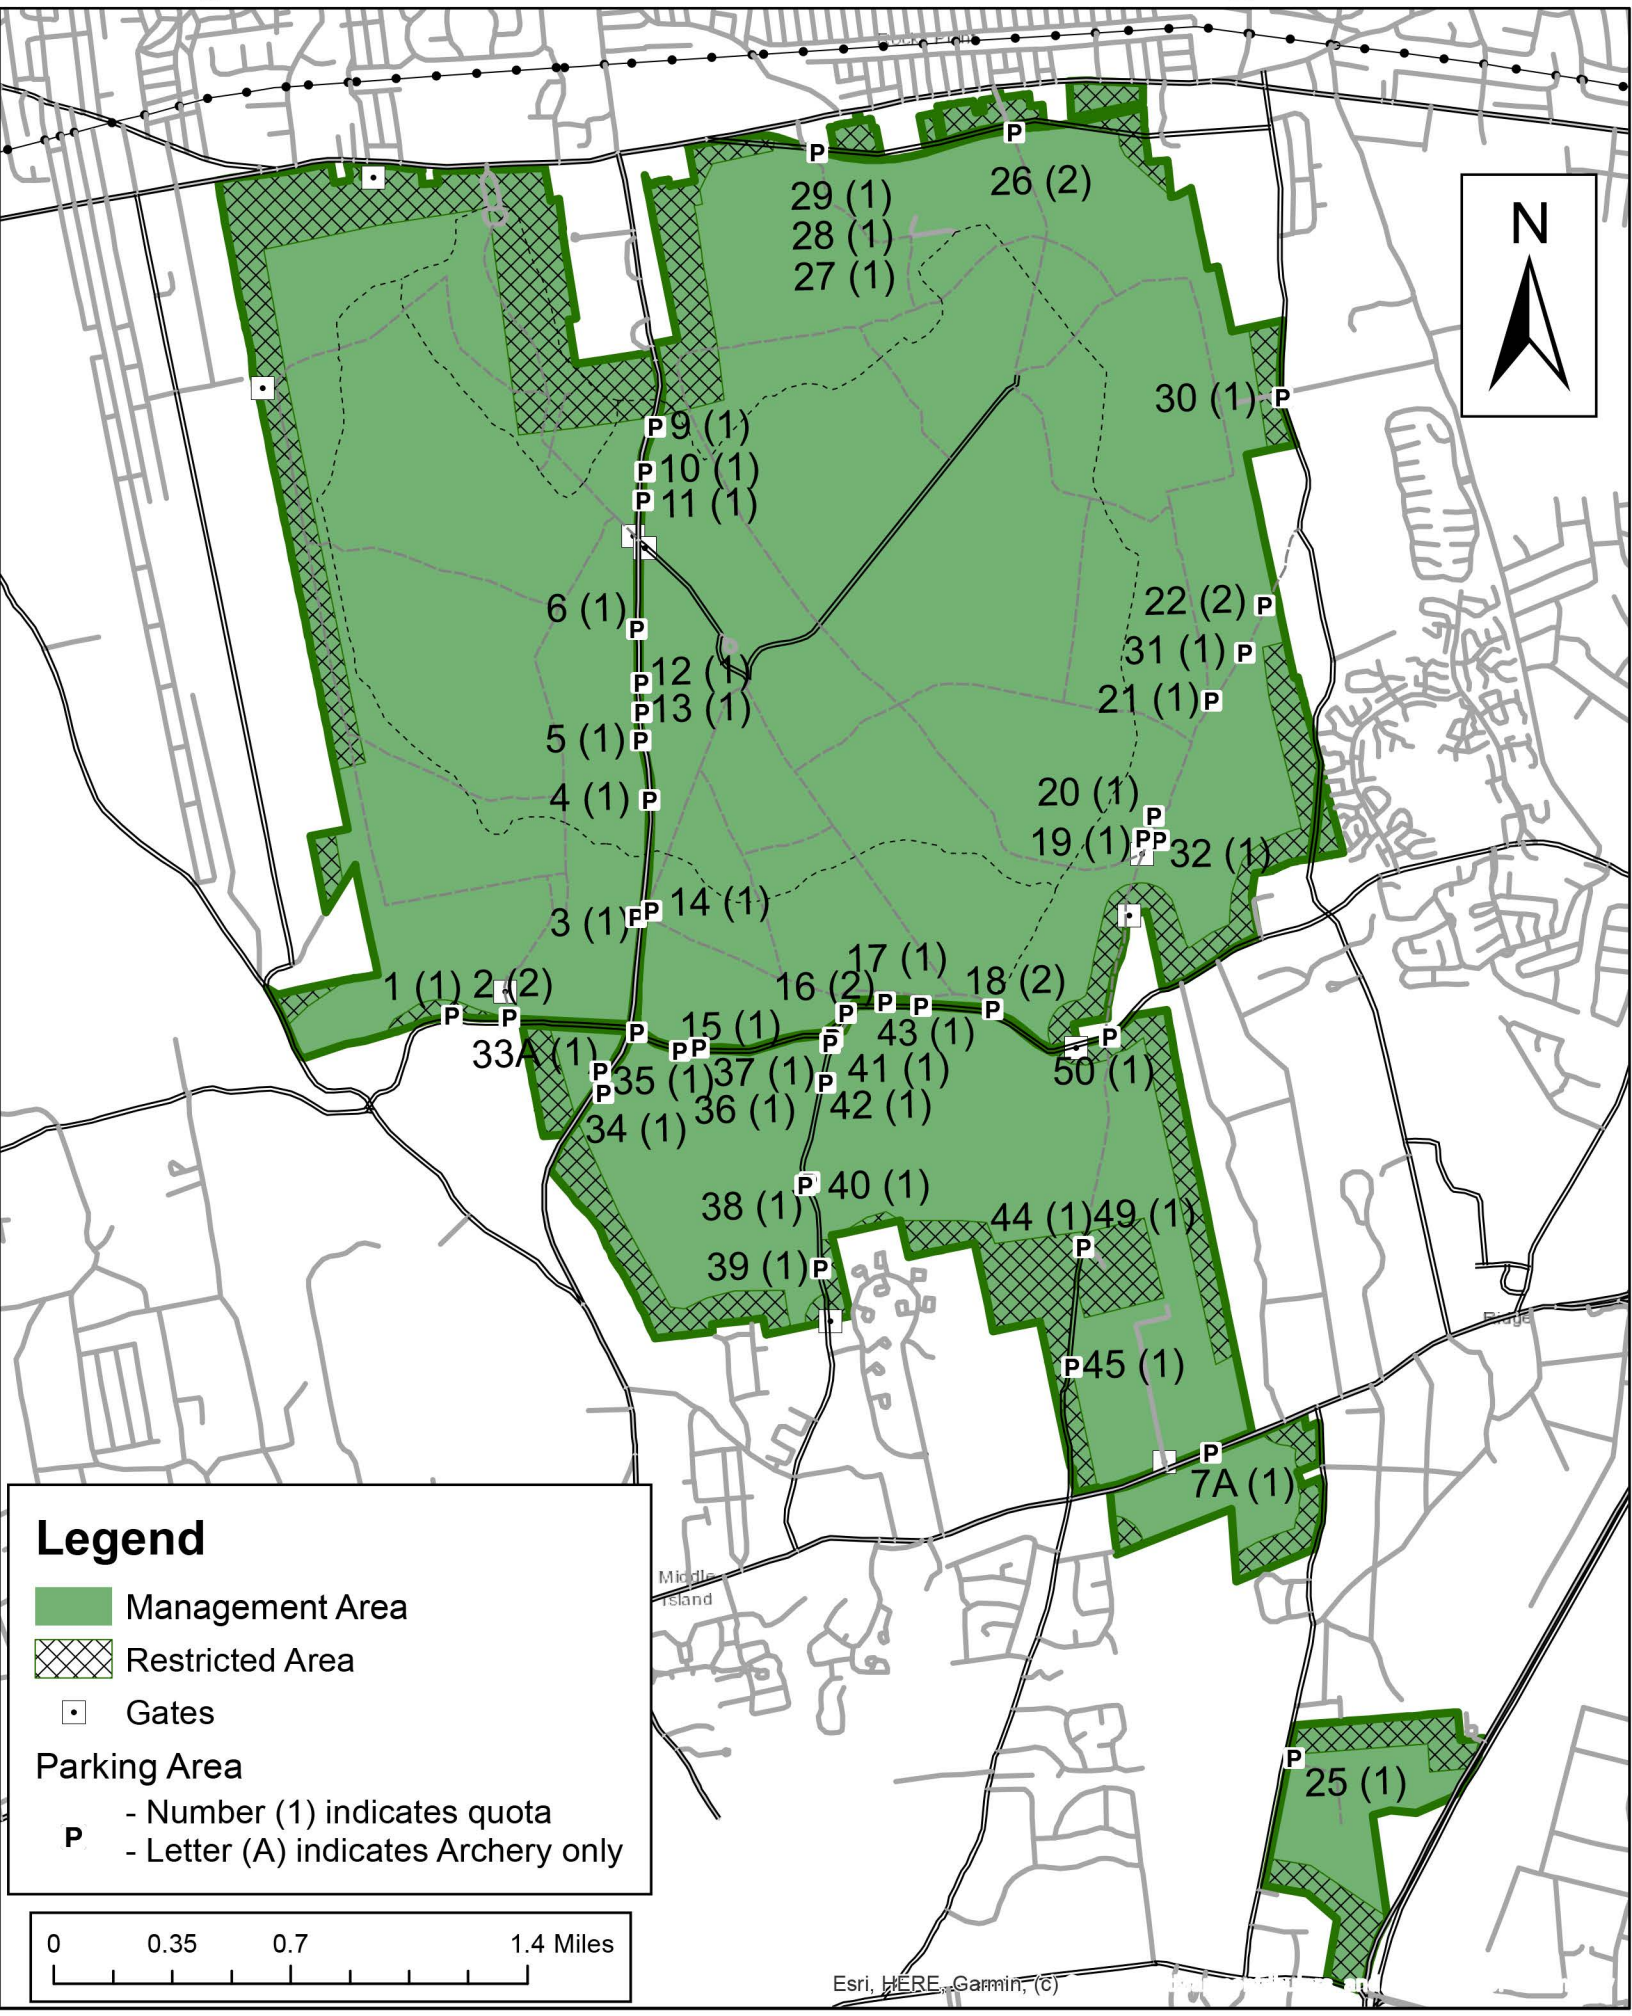

Rocky Point Natural Resource Management Area

Legend

 Management Area

 Restricted Area

 Gates

Parking Area

- Number (1) indicates quota

P - Letter (A) indicates Archery only

0 0.35 0.7 1.4 Miles