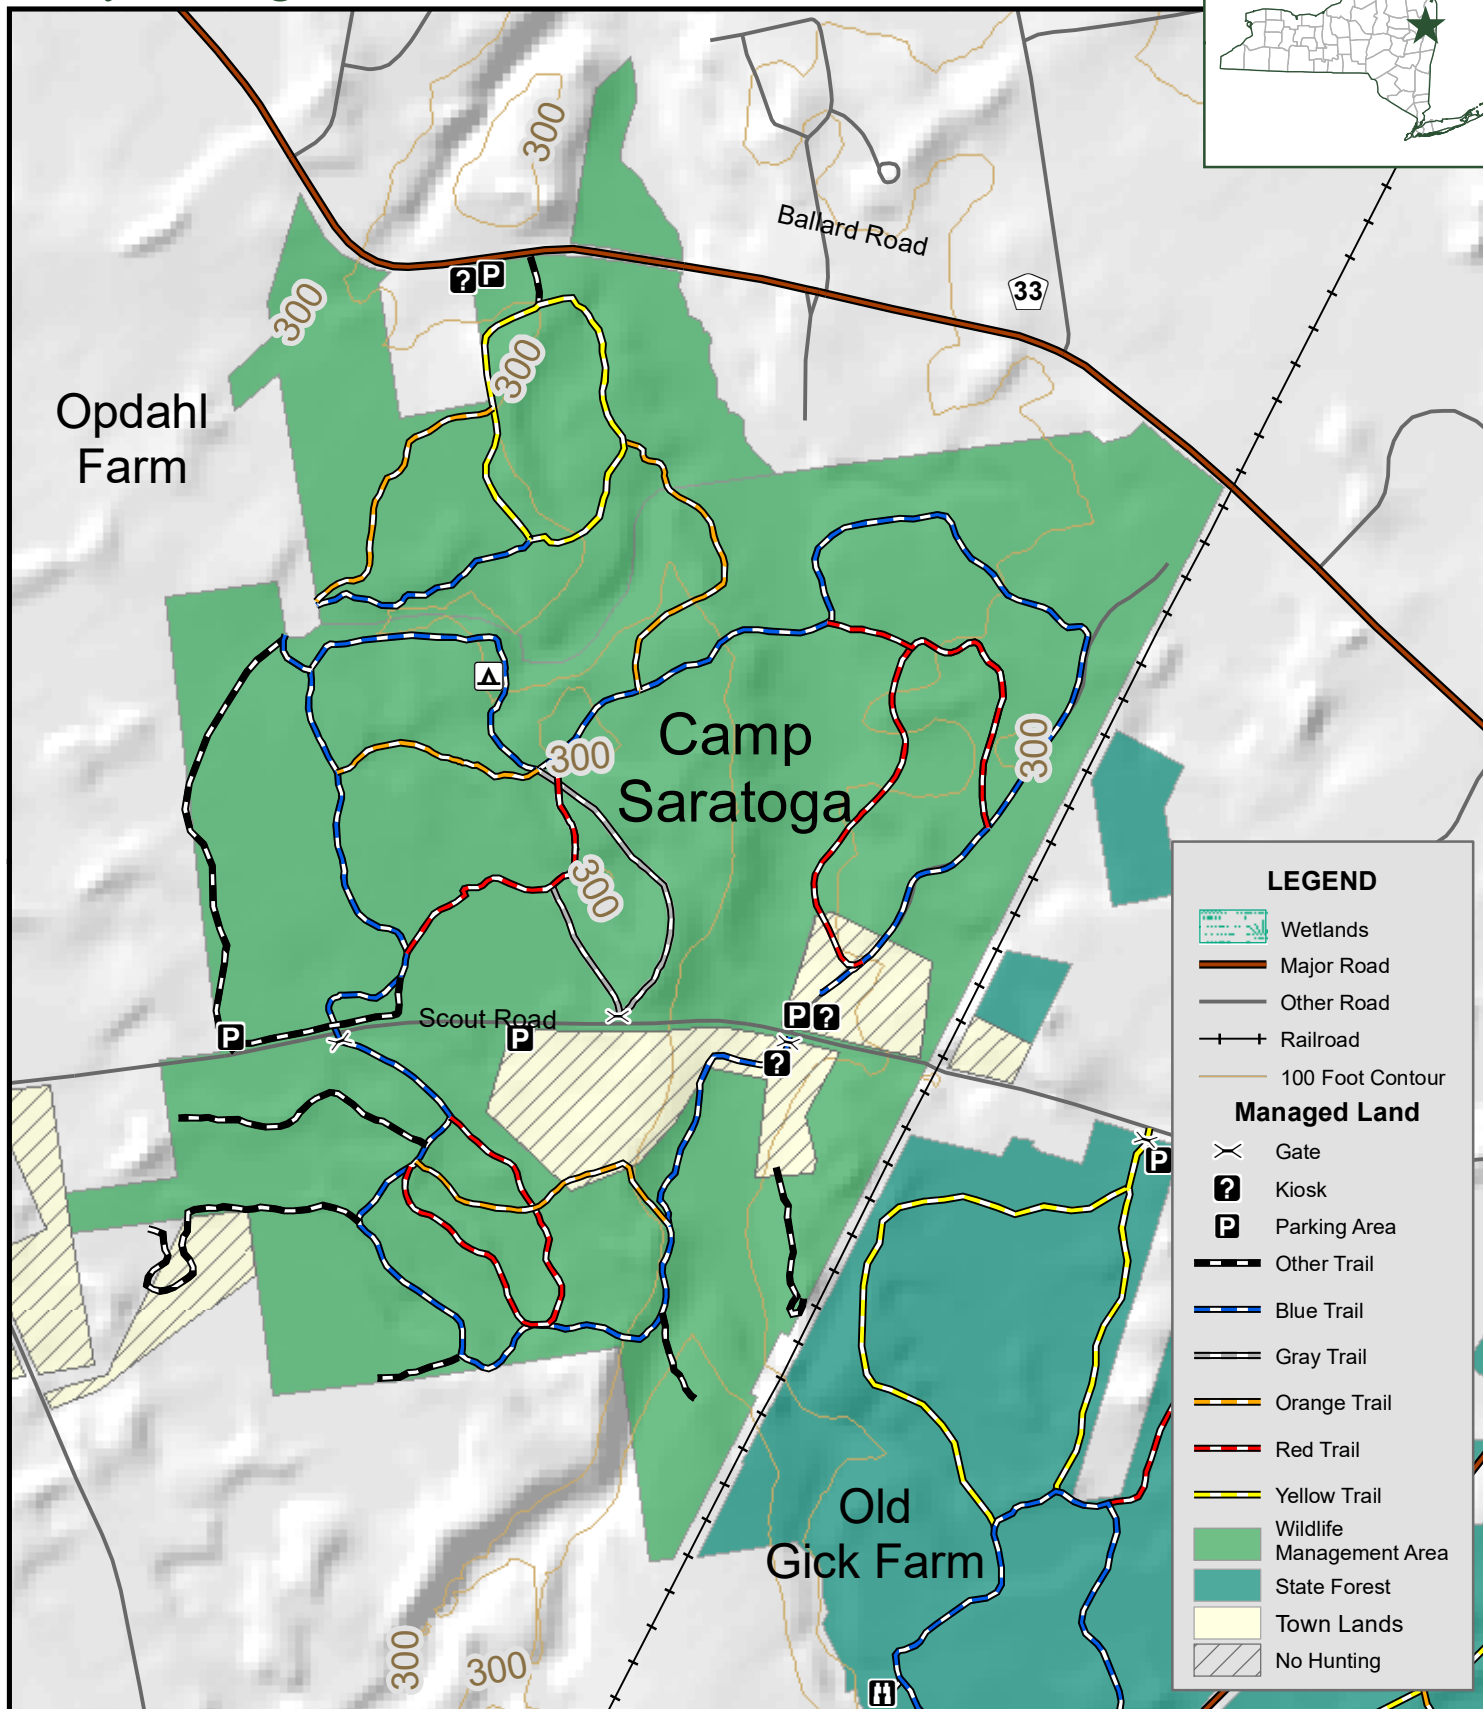

SARATOGA SAND PLAINS - Camp Saratoga

Wildlife Management Area

LEGEND

- Wetlands
- Major Road
- Other Road
- Railroad
- 100 Foot Contour

Managed Land

- Gate
- Kiosk
- Parking Area
- Other Trail
- Blue Trail
- Gray Trail
- Orange Trail
- Red Trail
- Yellow Trail
- Wildlife Management Area
- State Forest
- Town Lands
- No Hunting