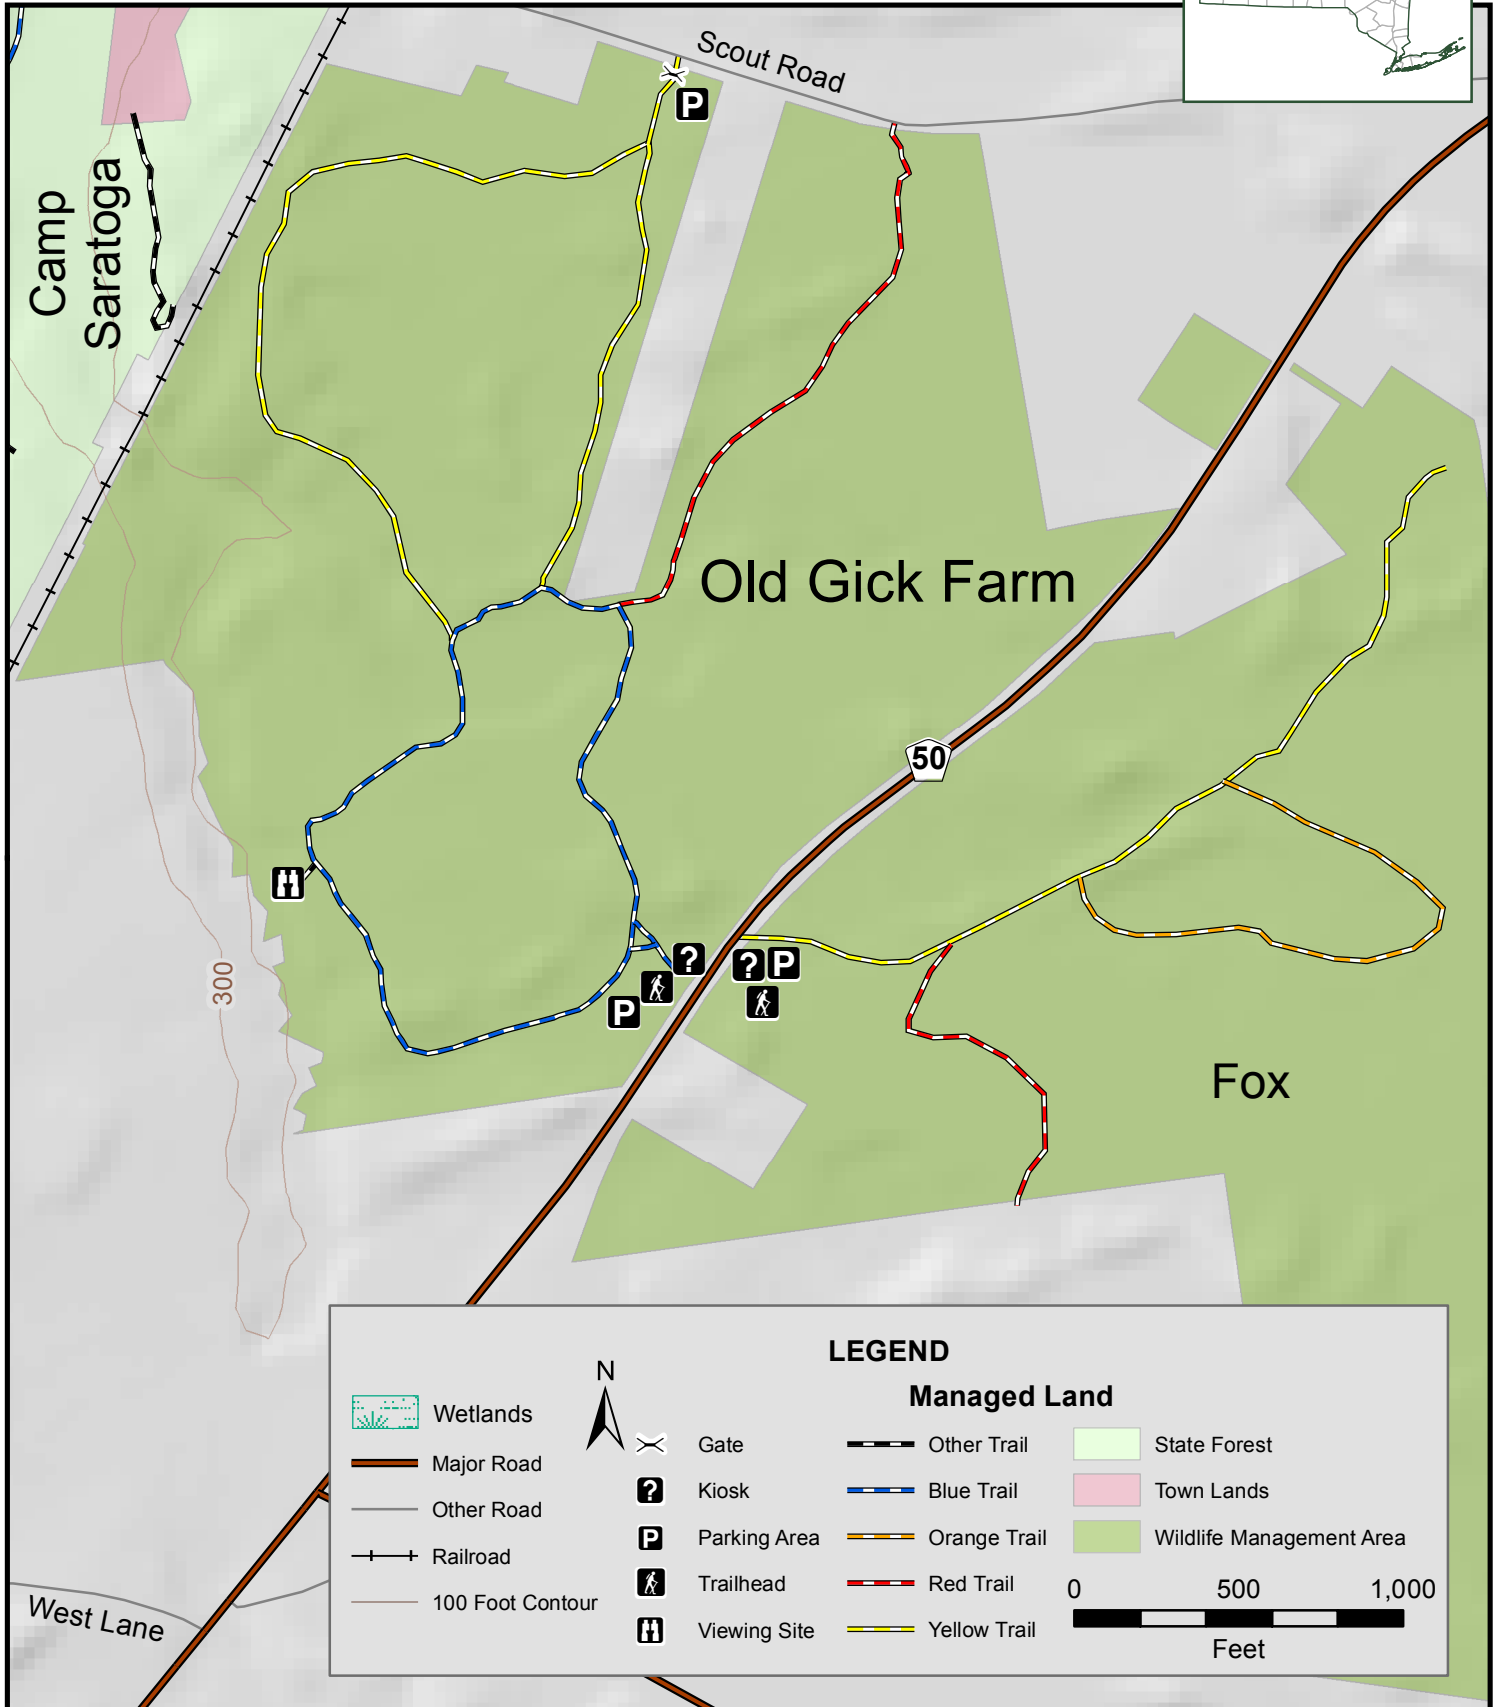

SARATOGA SAND PLAINS - Old Gick Farm

Wildlife Management Area

LEGEND

Wetlands	N	Gate	State Forest
Major Road	Kiosk	Blue Trail	Town Lands
Other Road	Parking Area	Orange Trail	Wildlife Management Area
Railroad	Trailhead	Red Trail	0 500 1,000
100 Foot Contour	Viewing Site	Yellow Trail	Feet