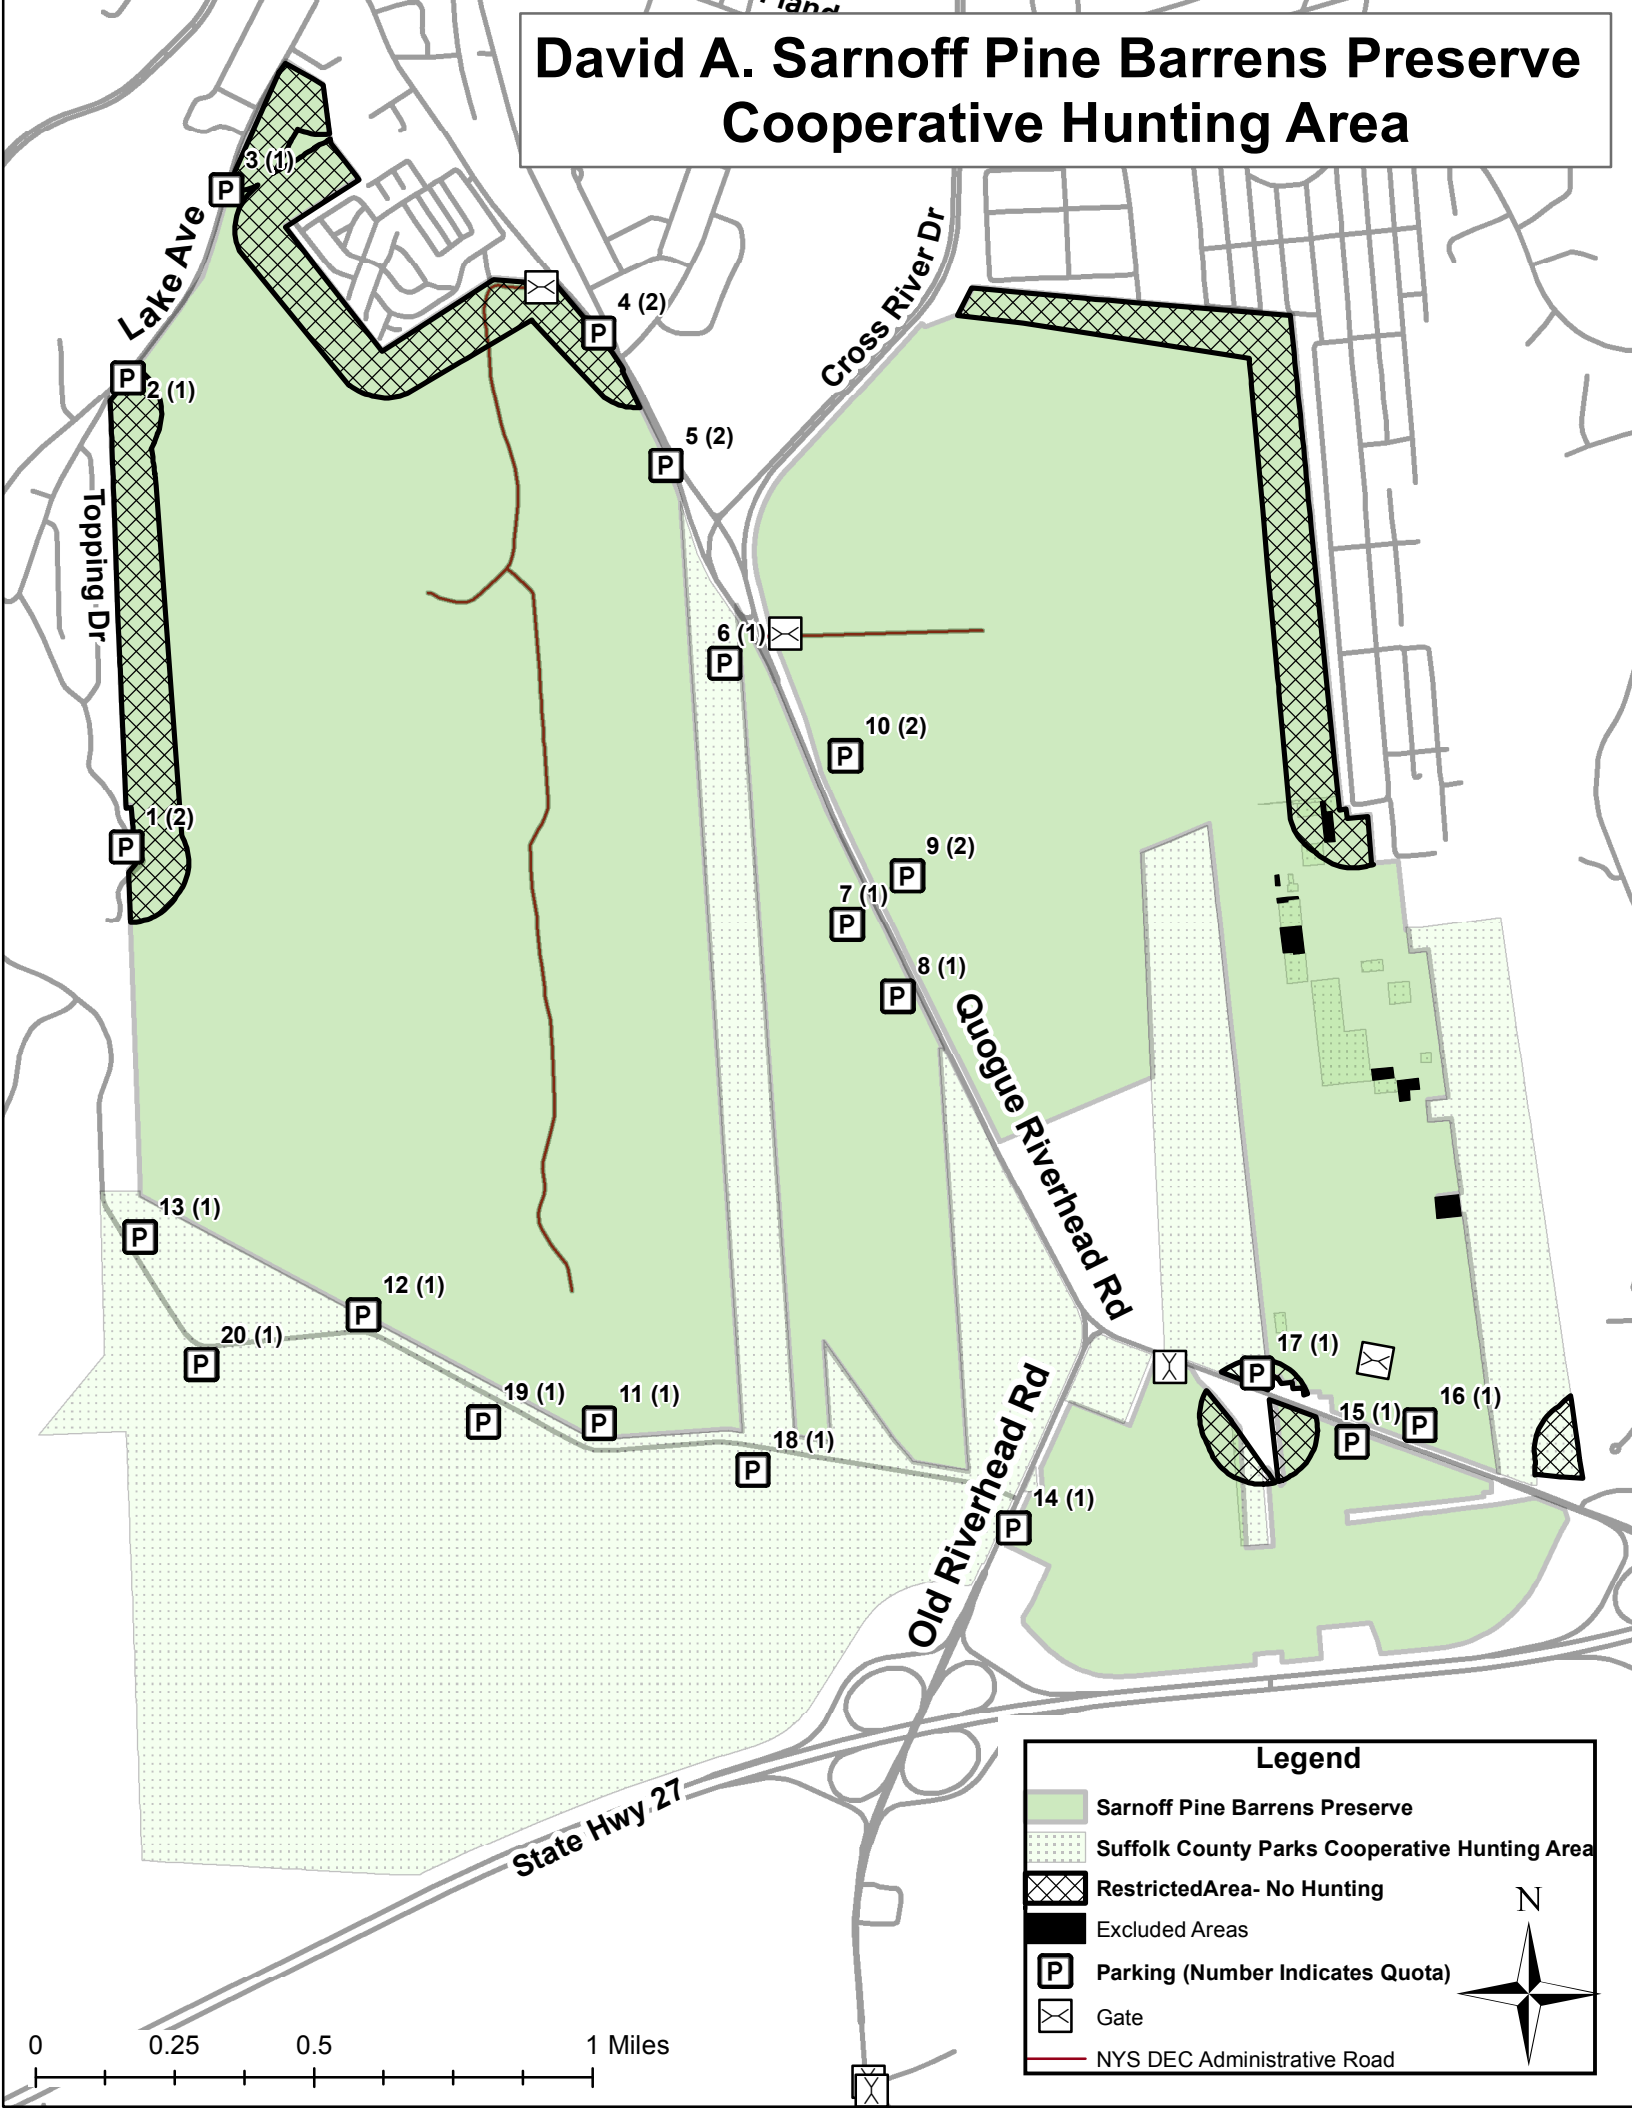

# David A. Sarnoff Pine Barrens Preserve Cooperative Hunting Area

**Legend**

- Sarnoff Pine Barrens Preserve
- Suffolk County Parks Cooperative Hunting Area
- Restricted Area- No Hunting
- Excluded Areas
- P Parking (Number Indicates Quota)
- X Gate
- NYS DEC Administrative Road