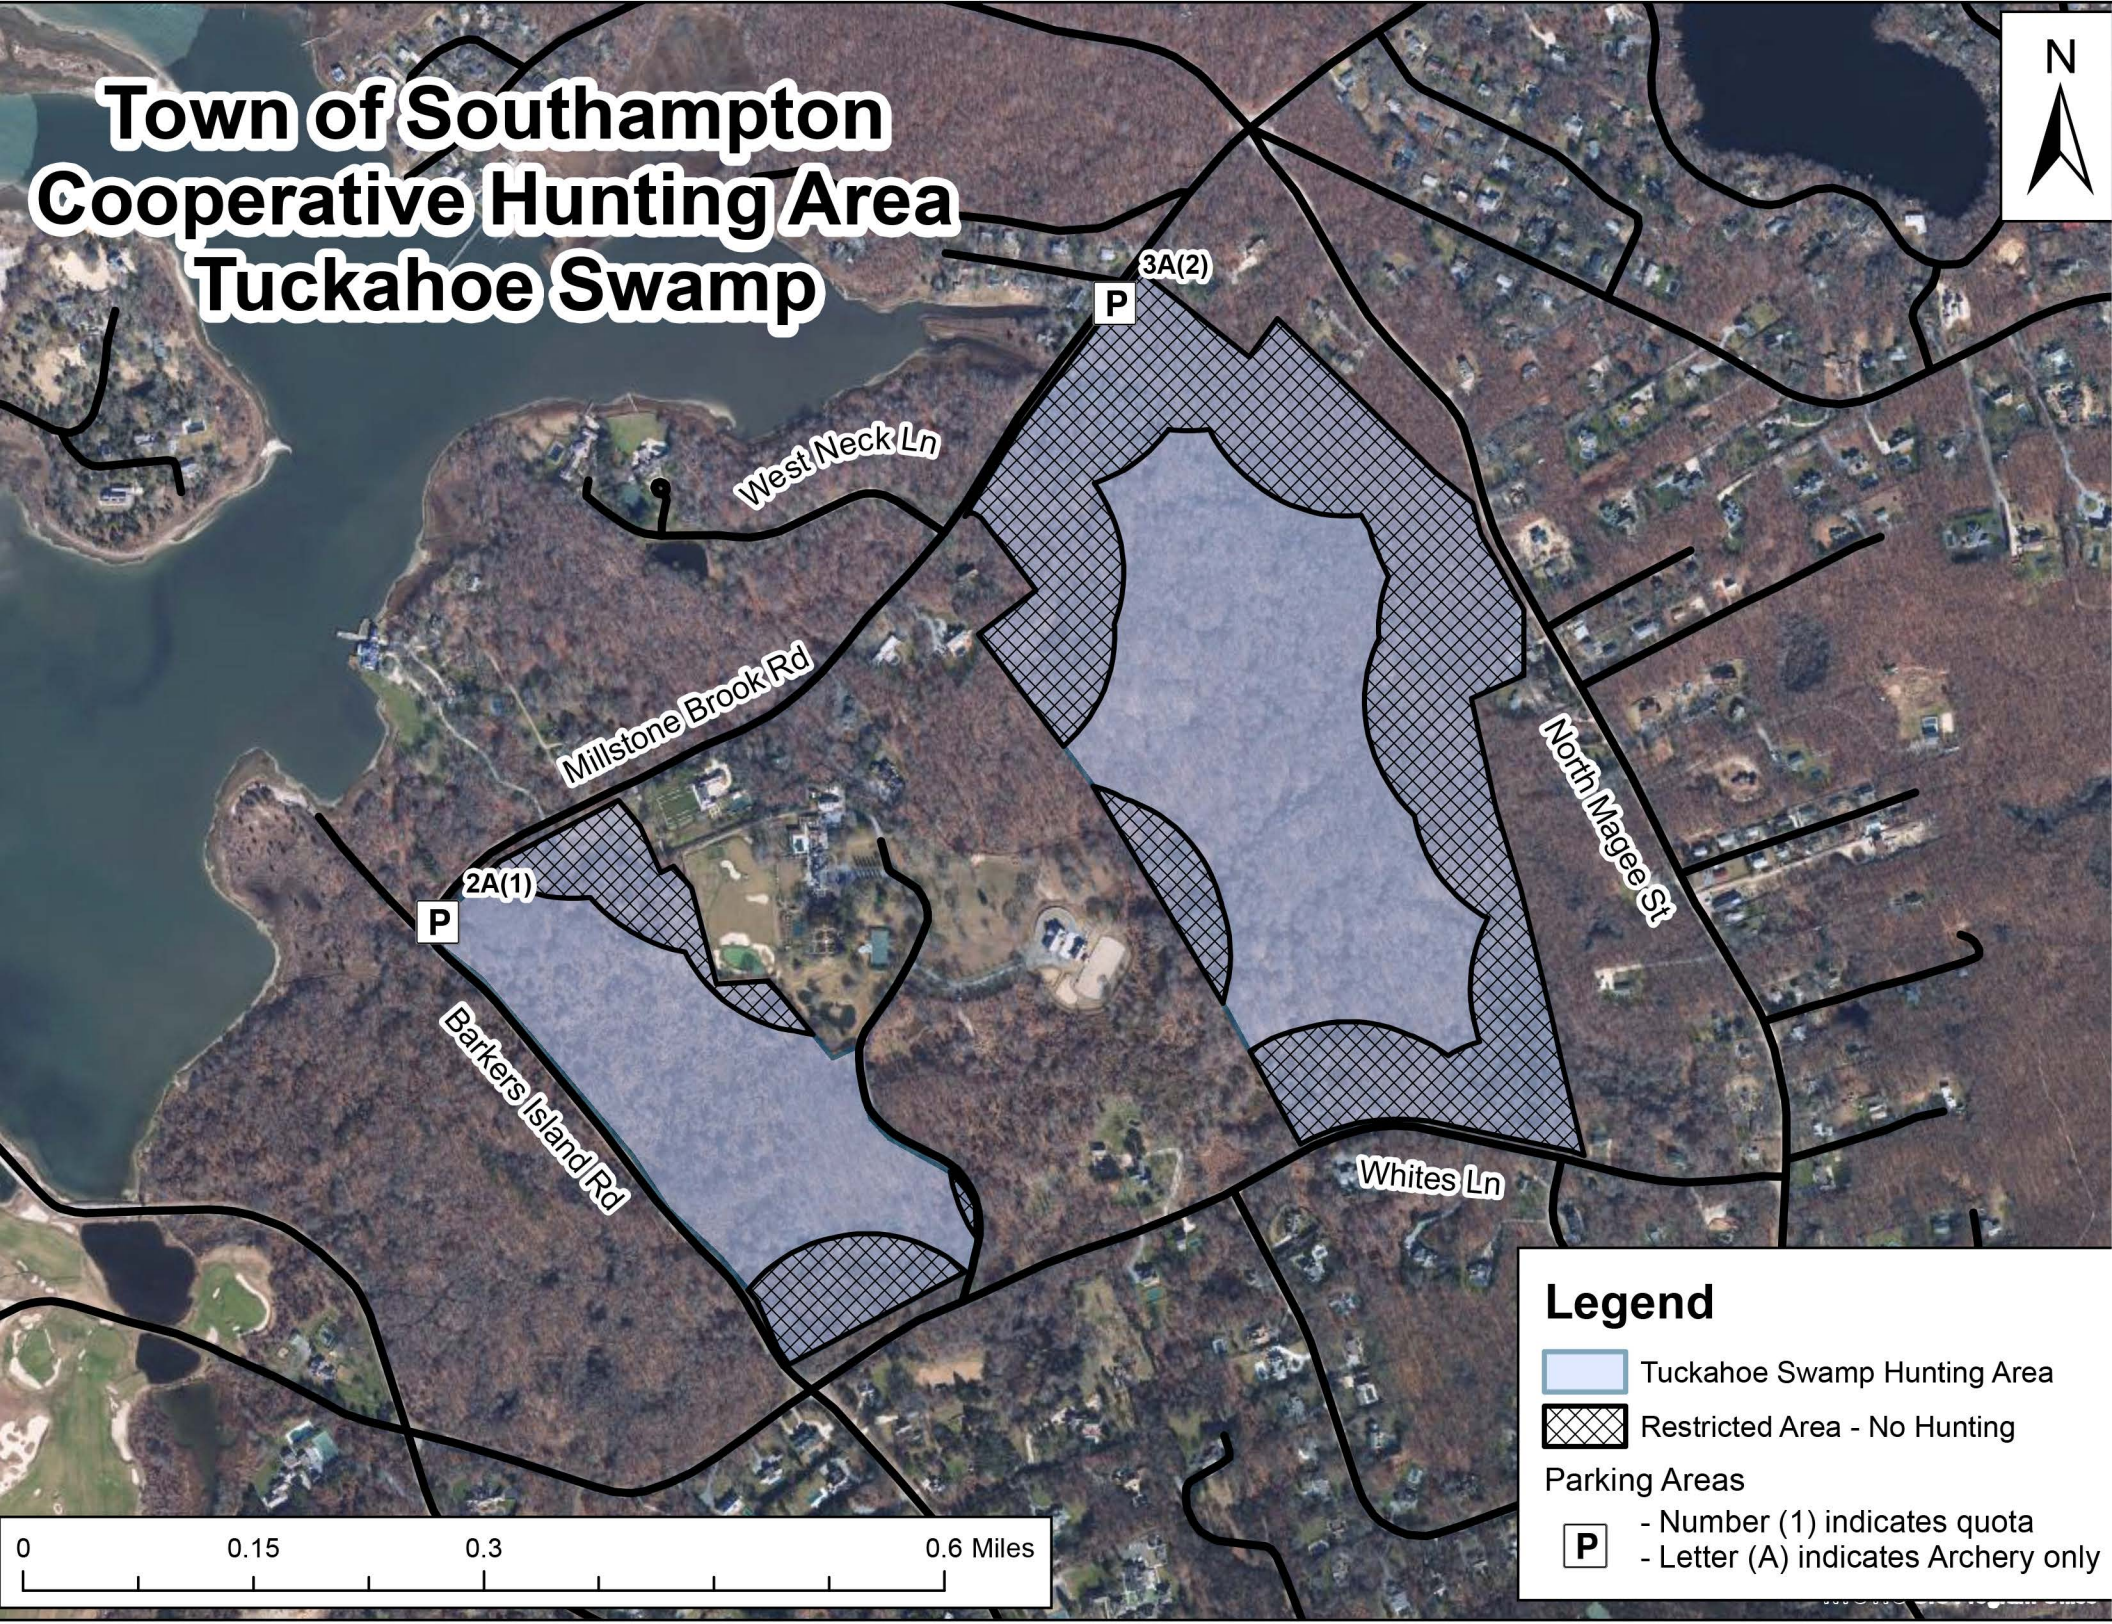

Town of Southampton Cooperative Hunting Area Tuckahoe Swamp

Legend

-  Tuckahoe Swamp Hunting Area
-  Restricted Area - No Hunting

Parking Areas

-  - Number (1) indicates quota
-  - Letter (A) indicates Archery only