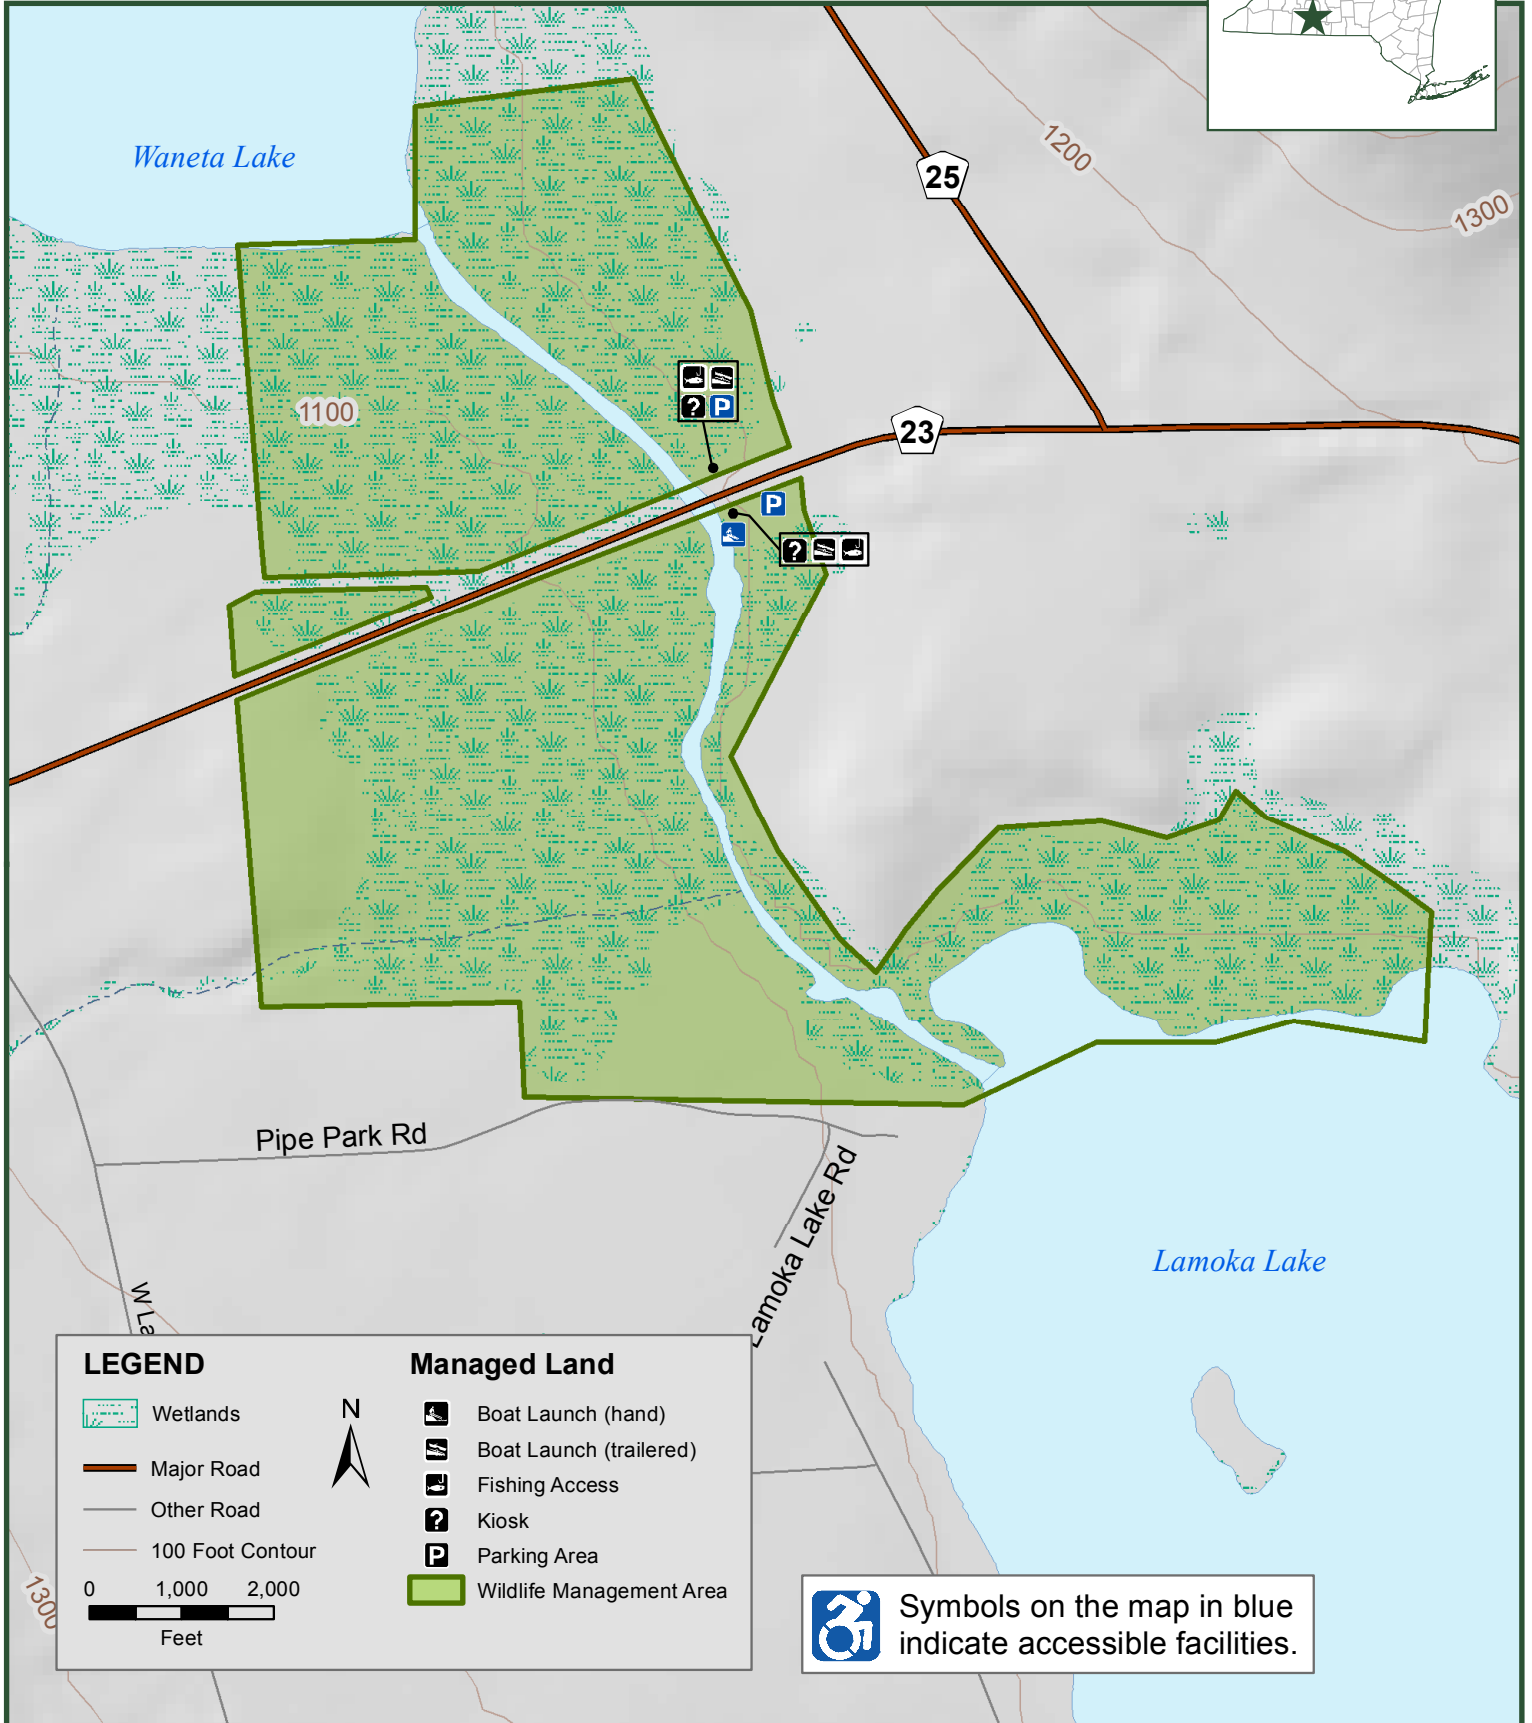

# WANETA LAMOKA

## Wildlife Management Area

LEGEND		Managed Land	
	Wetlands		Boat Launch (hand)
	Major Road		Boat Launch (trailer)
	Other Road		Fishing Access
	100 Foot Contour		Kiosk
	0 1,000 2,000 Feet		Parking Area
			Wildlife Management Area

Symbols on the map in blue indicate accessible facilities.

Department of  
**Environmental  
Conservation**

Tyrone, Schuylar Co.